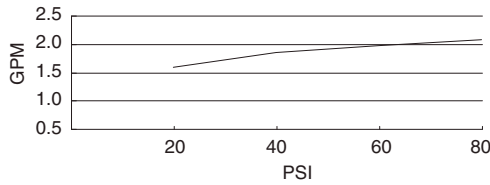

SPECIFICATIONS

TRACE™ SINGLE HANDLE KITCHEN FAUCET

Model

DH400477

Description

- Contemporary styling
- Ceramic disc valve
- 13 ½" high spout, 9" spout length
- 360 degree swivel spout
- 2 hole mount with optional deck plate
- Matching side spray
- A112.18.1M, 2.2 gpm (8.3 LPM) maximum flow rate @ 60 psi

Flow Rate