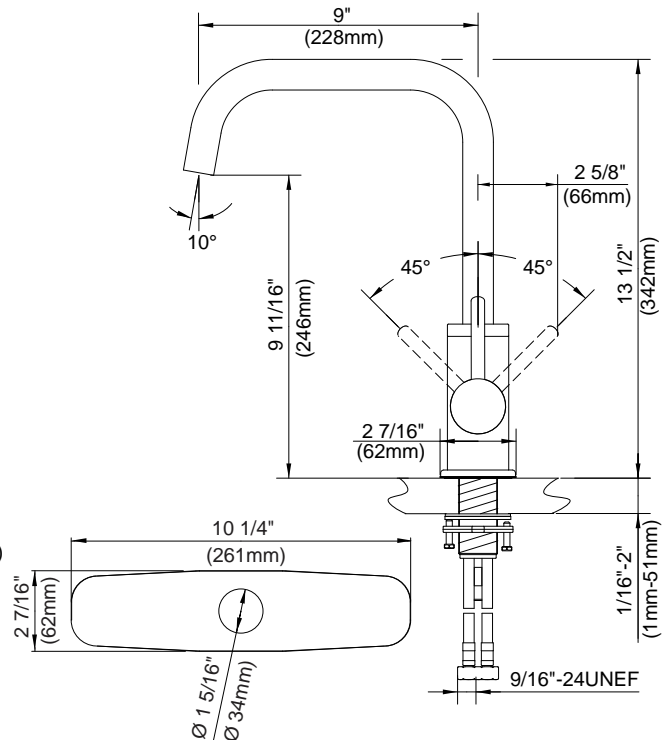

Warranty

Danze products are covered by a manufacturer's limited "lifetime" warranty for manufacturing defects.