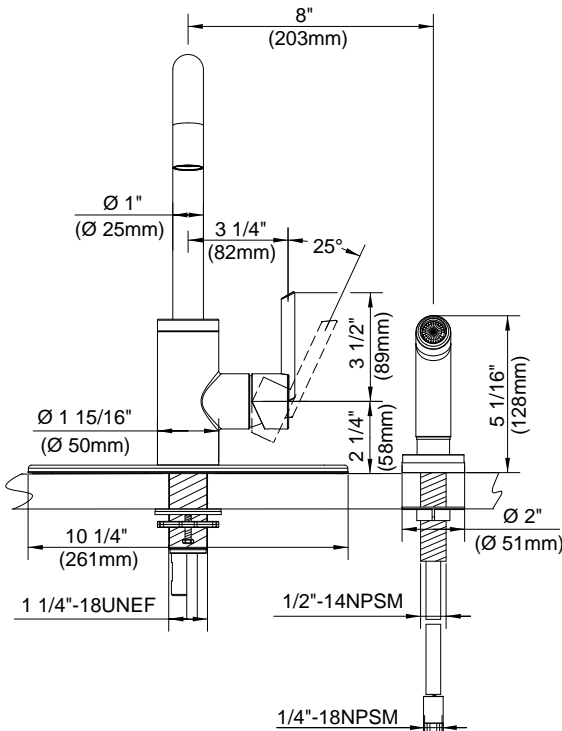

Warranty

Danze products are covered by a manufacturer's limited "lifetime" warranty for manufacturing defects.