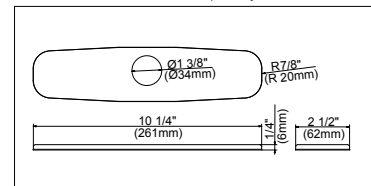

8" Deck Plate DA665051 Sold Separately