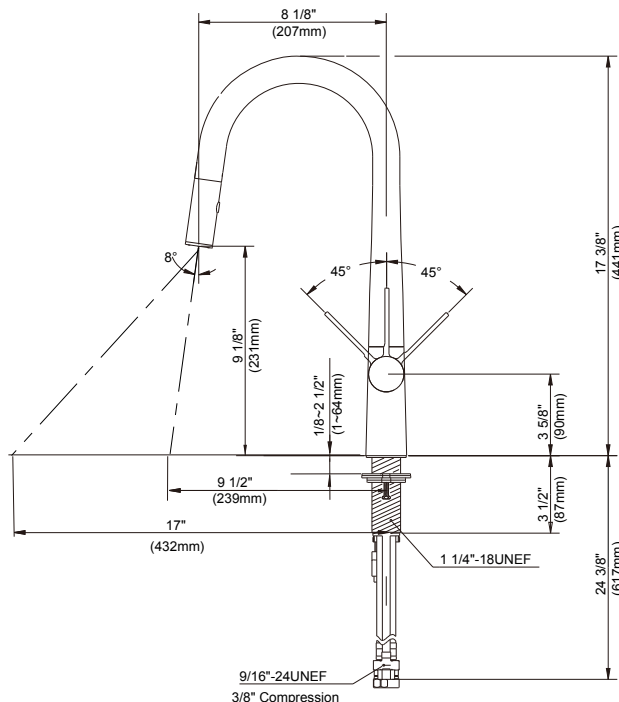

**SPECIFICATIONS**

**DID-U-WAVE™ KITCHEN PULL-DOWN FAUCET**

**Model**

D423607 (DC/Battery)

**Description**

- Ceramic disc cartridge for drip free performance
- 17 3/8" high swivel spout, 8 1/8" spout length
- 300° swivel spout
- 70" spray hose length
- Dual function spray head; spray/aerated stream
- SnapBack™ retraction with Grip Lock™ Weight
- 8" deck plate DA665051 sold separately for single hole mounting
- Features Dual Operation: Hands free with the wave of the hand or manual
- 1.75gpm (6.6L/min) maximum flow rate @60psi

**Flow Rate**

**Standards**

• NSF/ANSI 372

MEETS ASME A112.18.1M/A112.18.1

• ASME A112.18.1M/A112.18.1

• ADA Accessibility Guidelines for Buildings and Facilities - 309.4 Operation and Operable Parts

**Finishes Available**

8" Deck Plate DA665051 Sold Separately

**Submittal Information:**

Job Name: \_\_\_\_\_  
 Contractor: \_\_\_\_\_

Location: \_\_\_\_\_  
 Contact #: \_\_\_\_\_

**SPECIFICATIONS**

**Submittal Information:**

Job Name: \_\_\_\_\_