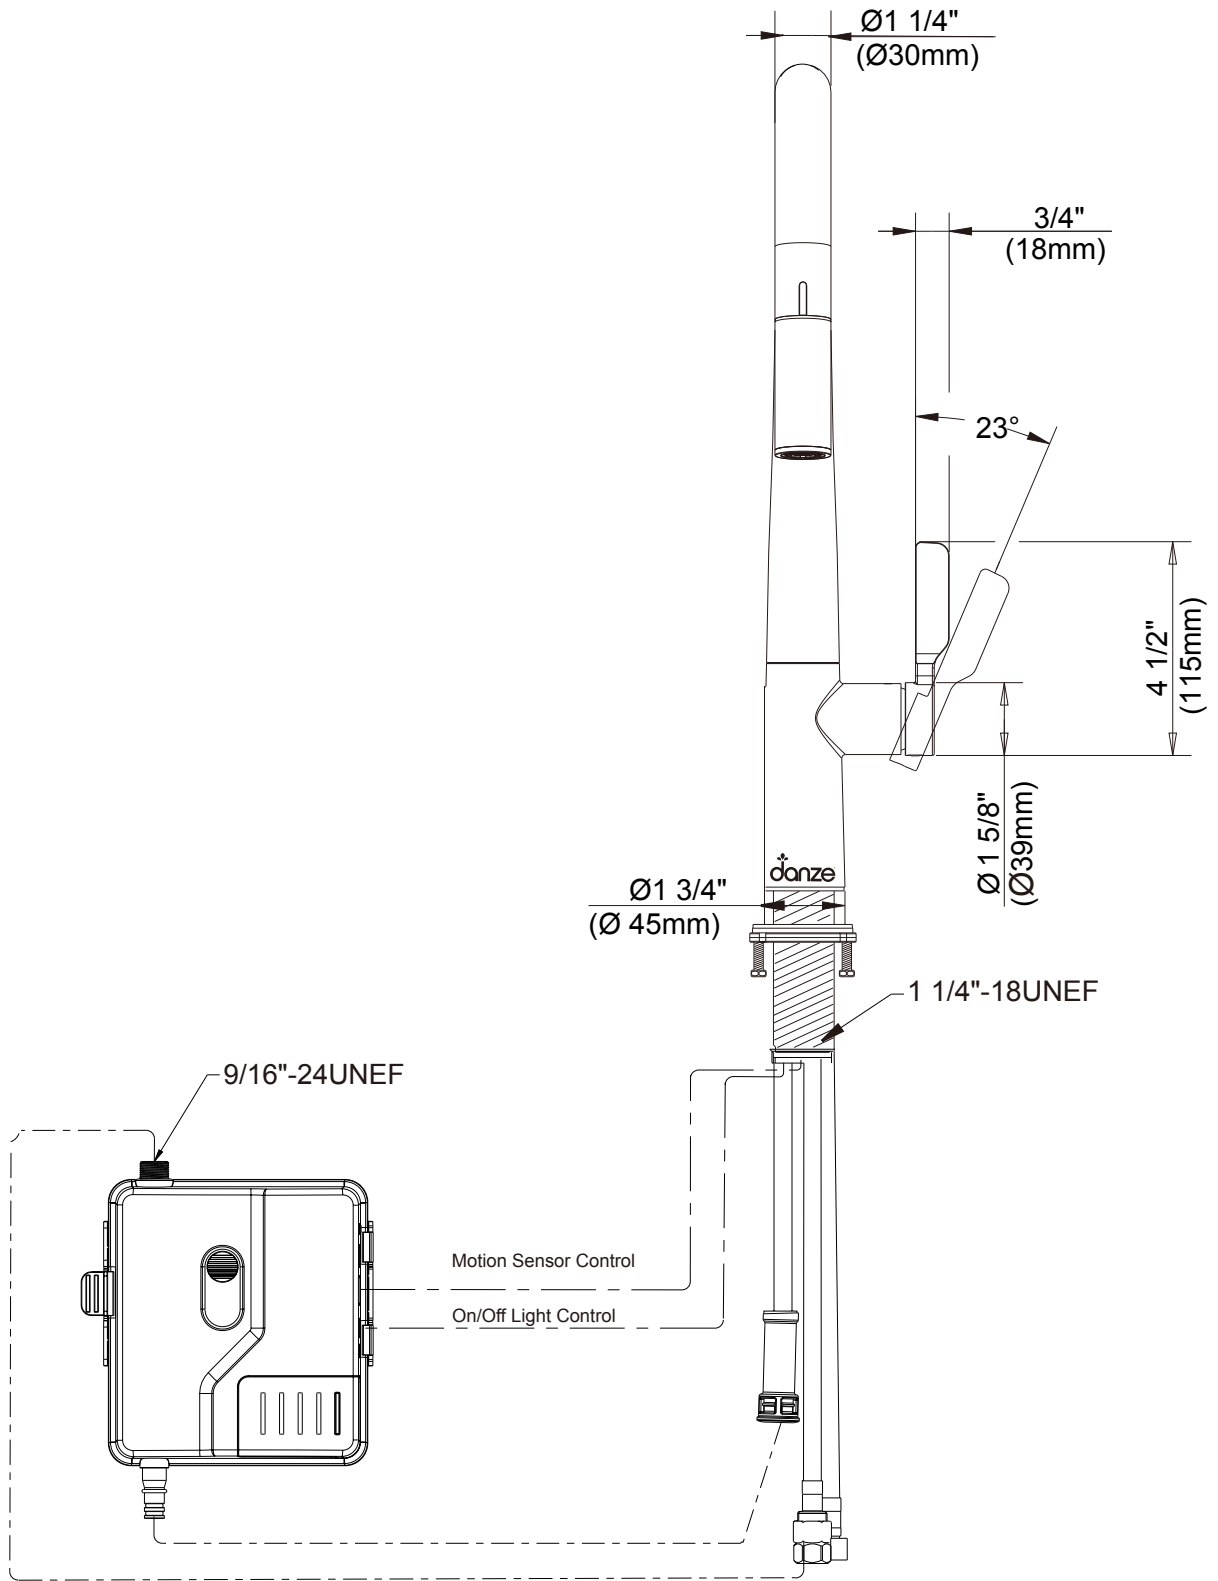

**SPECIFICATIONS**

**DID-U-WAVE™ KITCHEN PULL-DOWN FAUCET**

**Model**

D423607 (DC/Battery)

**Description**

- Ceramic disc cartridge for drip free performance
- 17 3/8" high swivel spout, 8 1/8" spout length
- 300° swivel spout
- 70" spray hose length
- Dual function spray head; spray/aerated stream
- SnapBack™ retraction with Grip Lock™ Weight
- 8" deck plate DA665051 sold separately for single hole mounting
- Features Dual Operation: Hands free with the wave of the hand or manual
- 1.75gpm (6.6L/min) maximum flow rate @60psi

8" Deck Plate DA665051 Sold Separately

**Submittal Information:**

Job Name: \_\_\_\_\_  
 Contractor: \_\_\_\_\_

Location: \_\_\_\_\_  
 Contact #: \_\_\_\_\_

**SPECIFICATIONS**

**Submittal Information:**

Job Name: \_\_\_\_\_