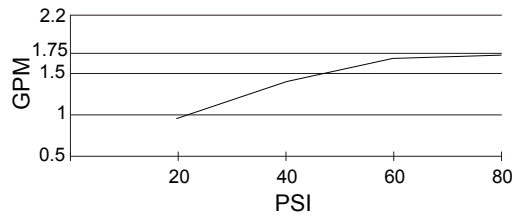

**SPECIFICATIONS**

**DID-U-WAVE™ KITCHEN PULL-DOWN FAUCET**

**Model**

D423607 (DC/Battery)

**Description**

- Ceramic disc cartridge for drip free performance
- 17 3/8" high swivel spout, 8 1/8" spout length
- 300° swivel spout
- 70" spray hose length
- Dual function spray head; spray/aerated stream
- SnapBack™ retraction with Grip Lock™ Weight
- 8" deck plate DA665051 sold separately for single hole mounting
- Features Dual Operation: Hands free with the wave of the hand or manual
- 1.75gpm (6.6L/min) maximum flow rate @60psi

**Flow Rate**

**Standards**

• NSF/ANSI 372

MEETS ASME A112.18.1M/A112.18.1

• ASME A112.18.1M/A112.18.1

• ADA Accessibility Guidelines for Buildings and Facilities - 309.4 Operation and Operable Parts

**Finishes Available**