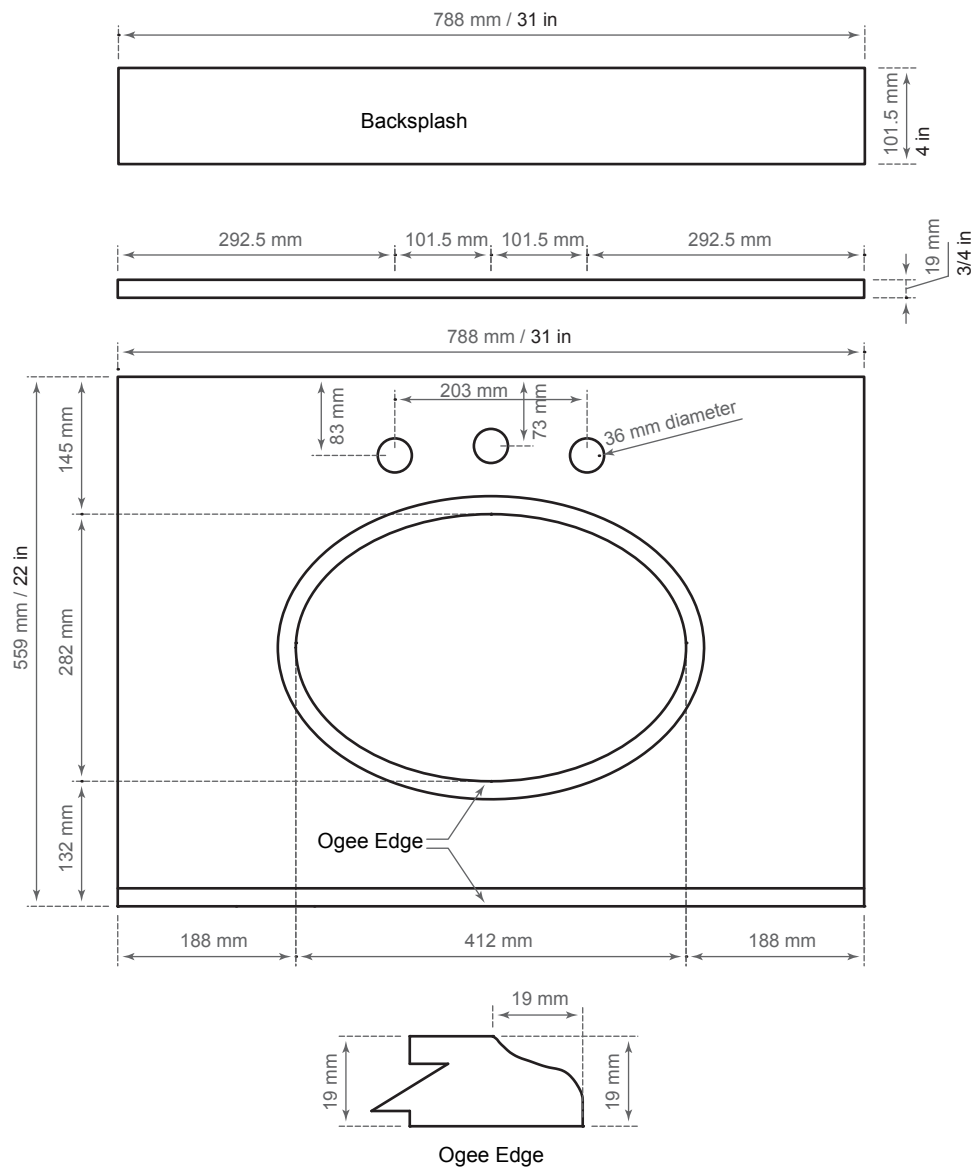

31 in. L x 22 in. W x .75 in. H

Features and Benefits:

- Midnight Black Granite with attached vitreous china under mount basin
- Fits 30 in. L x 21 in. W vanity (not included)
- Predrilled for 8 in. widespread faucet (not included)
- 4 in. height optional backsplash (included)
- Factory sealed finish
- 1 year warranty

Important: Dimensions of fixtures are nominal and may vary within the range of tolerances allowed. These measurements are subject to change or cancellation. No responsibility is assumed for use of superseded or voided pages.