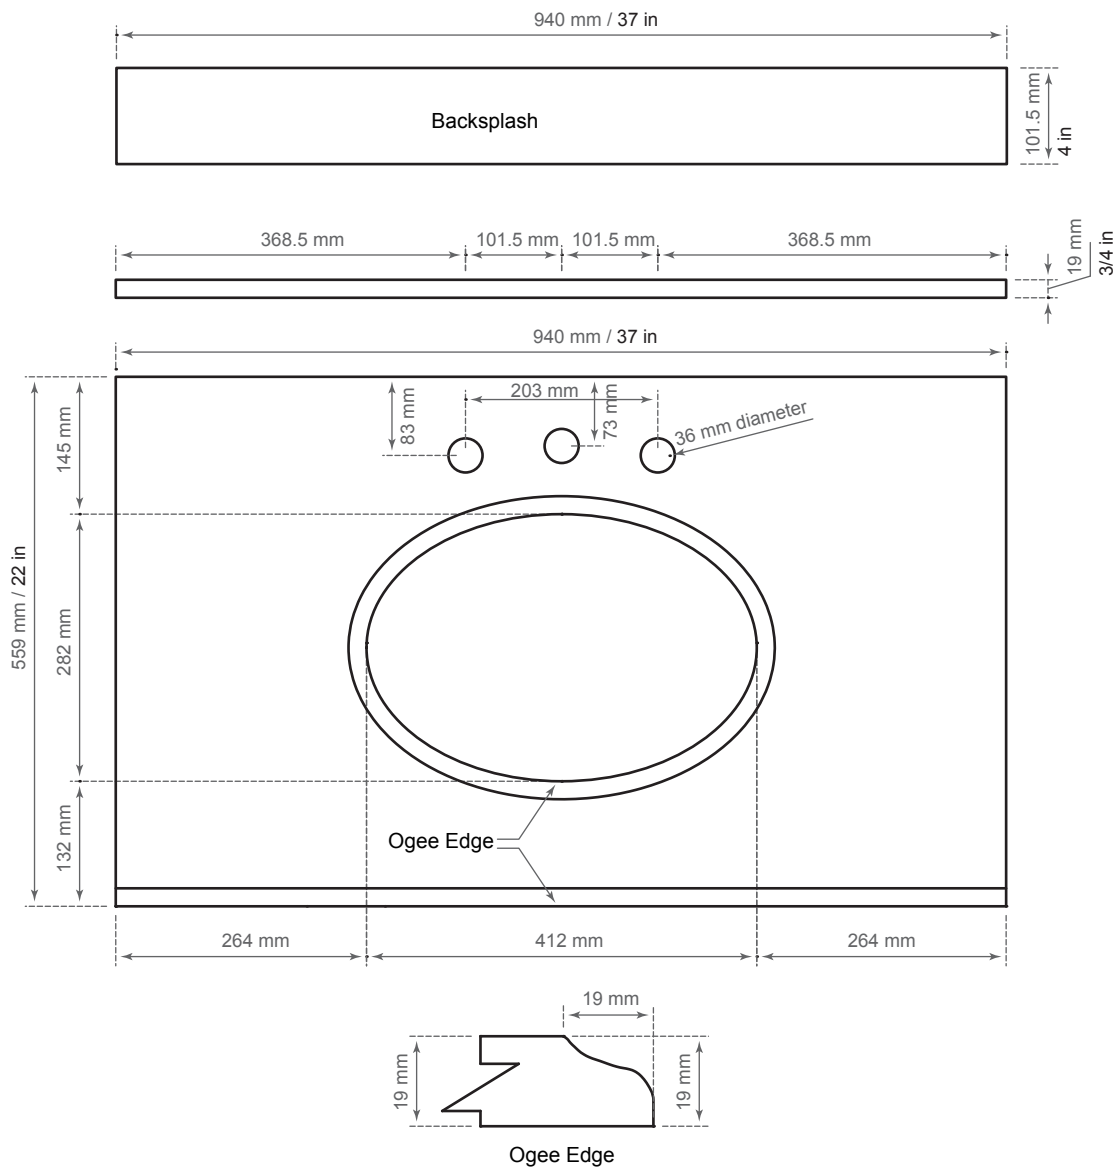

37 in. L x 22 in. W x .75 in. H

Features and Benefits:

- Midnight Black Granite with attached vitreous china under mount basin
- Fits 36 in. L x 21 in. W vanity (not included)
- Predrilled for 8 in. widespread faucet (not included)
- 4 in. height optional backsplash (included)
- Factory sealed finish
- 1 year warranty

Important: Dimensions of fixtures are nominal and may vary within the range of tolerances allowed. These measurements are subject to change or cancellation. No responsibility is assumed for use of superseded or voided pages.