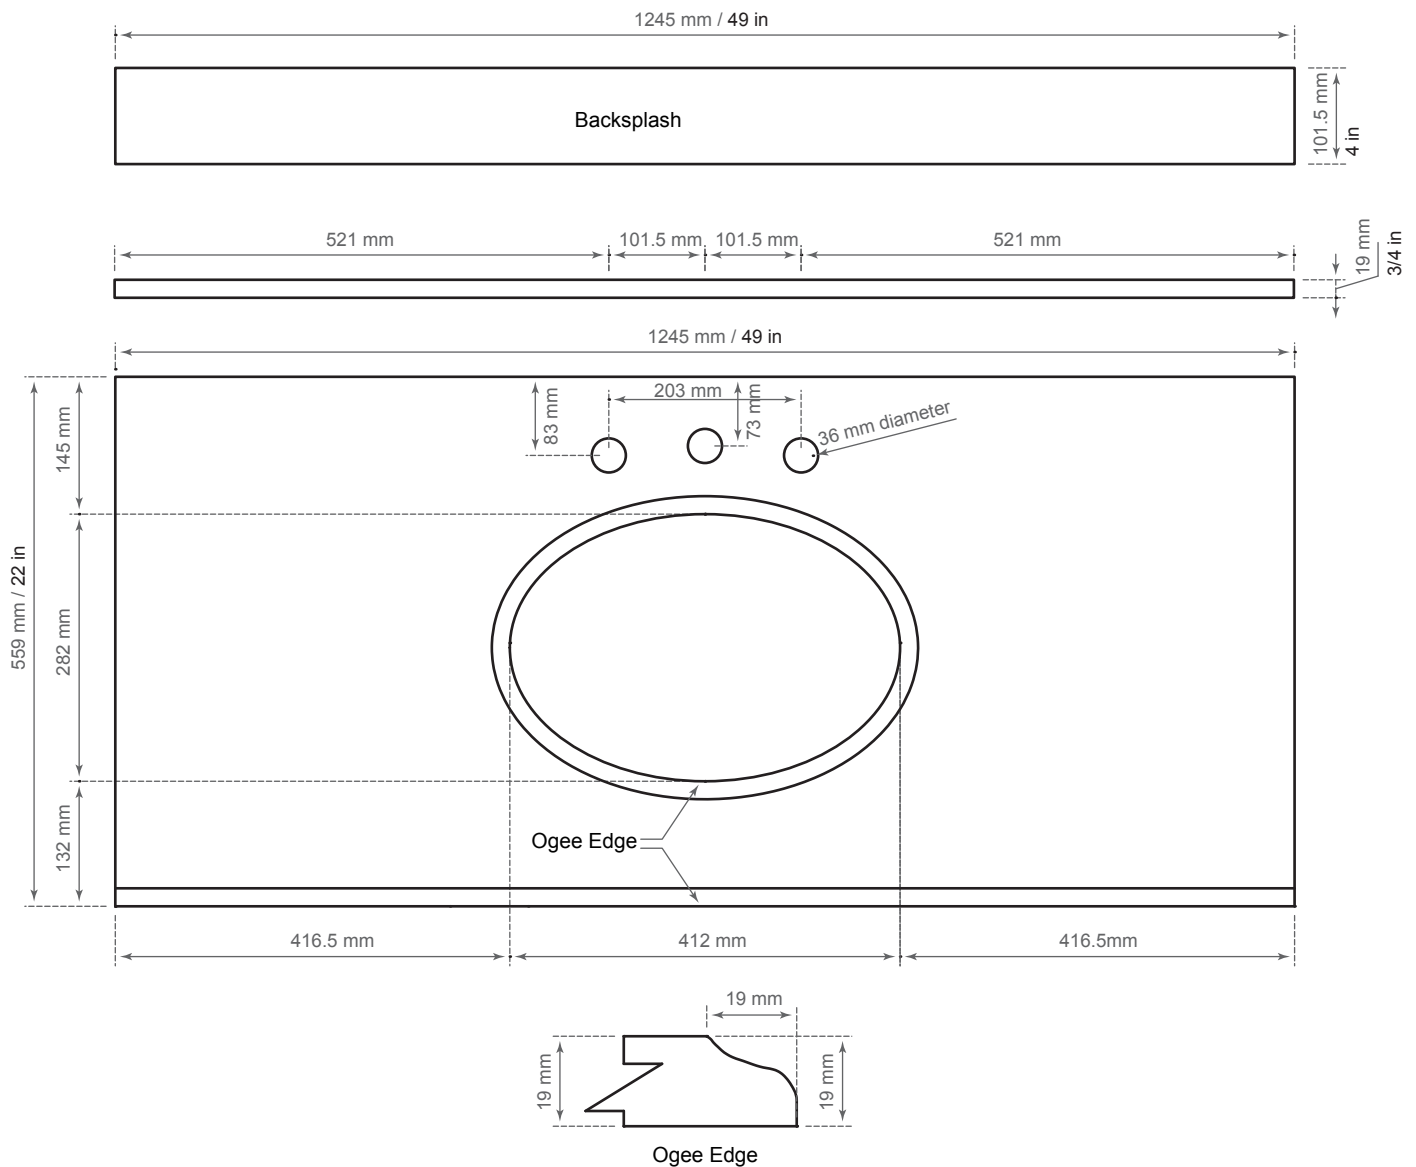

49 in. L x 22 in. W x .75 in. H

Features and Benefits:

- Midnight Black Granite with attached vitreous china under mount basin
- Fits 48 in. L x 21 in. W vanity (not included)
- Predrilled for 8 in. widespread faucet (not included)
- 4 in. height optional backsplash (included)
- Factory sealed finish
- 1 year warranty

Important: Dimensions of fixtures are nominal and may vary within the range of tolerances allowed. These measurements are subject to change or cancellation. No responsibility is assumed for use of superseded or voided pages.