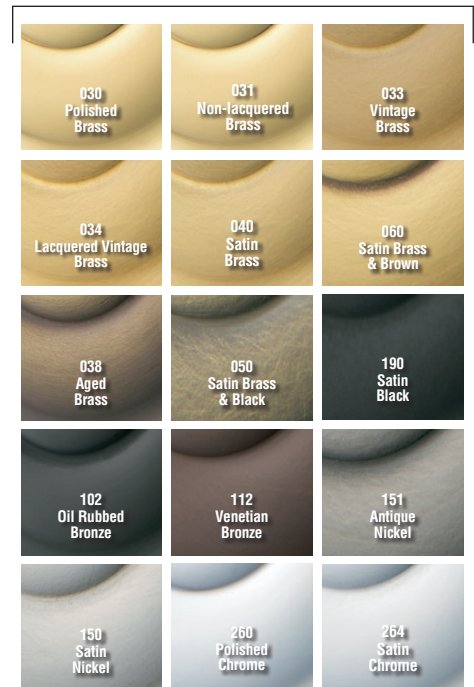

BALDWIN®

5020

ESTATE KNOB

SPECIFICATIONS

- > Certified by Underwriters Laboratories (UL) for use on fire doors up to three-hour rating
- > U L10C / UBC 7-2 (1997) Positive Pressure Rated, UL10B Pressure Rated
- > Material: Solid Brass

SHOWN WITH ROSE 5017

TIER 1 FINISHES

TIER 2 FINISHES