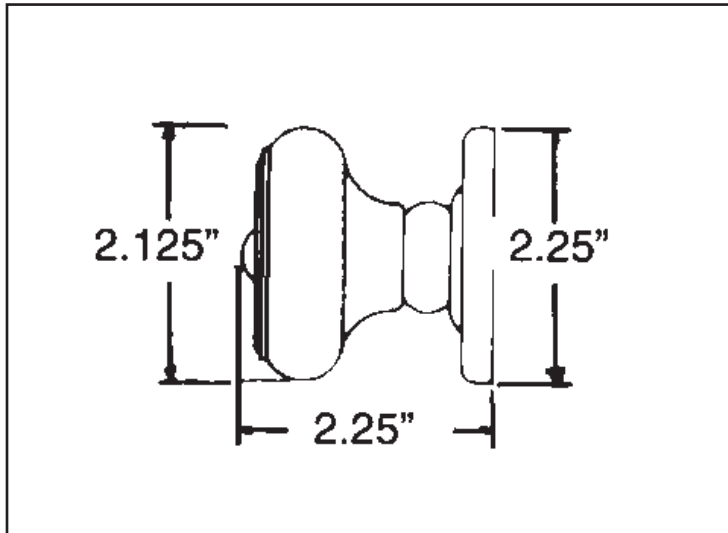

BALDWIN®

5020

ESTATE KNOB

SPECIFICATIONS

- > Certified by Underwriters Laboratories (UL) for use on fire doors up to three-hour rating
- > U L10C / UBC 7-2 (1997) Positive Pressure Rated, UL10B Pressure Rated
- > Material: Solid Brass

SHOWN WITH ROSE 5017

TIER 1 FINISHES

TIER 2 FINISHES