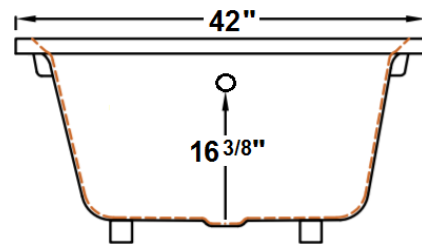

GALAXY

66" x 42" Drop-In Acrylic Combo Bath

Model Number
6642GWA064
Drop-In Combo Bath in White

Features

- Color-matched jet trim and air controls
- 10 adjustable hydrotherapy jets
- 20 high output lateral air injectors
- Pillow included
- Constructed of high-gloss durable acrylic
- 3-Speed control for the 13.0 Amp pump
- 12.0 Amp variable speed blower
- Inline heater available – LM300
- Mood light available – LM522
- Pre-leveled base for easy installation
- Can be installed as an undermount
- Made in the USA

All dimensions are +/- 1/2" and subject to change without notice
Confirm specifications before installation

Standard (S) Pump Locations

Technical Information

- Cut-Out Dimensions: 64" x 40"
- Weight: 175 lbs.
- Water Depth to Overflow: 16 3/8"
- Operating Capacity: 47 gal.
- Water Capacity: 62 gal.
- Sump Dimension: 45" x 23"