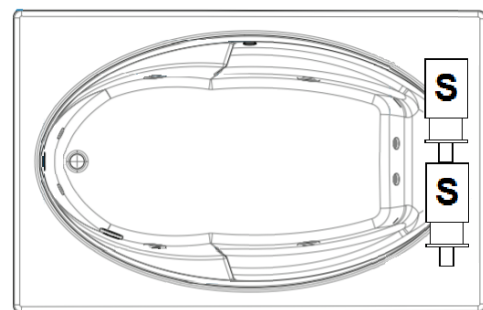

GALAXY

66" x 42" Drop-In Acrylic Combo Bath

Model Number
6642GWA064
Drop-In Combo Bath in White

Features

- Color-matched jet trim and air controls
- 10 adjustable hydrotherapy jets
- 20 high output lateral air injectors
- Pillow included
- Constructed of high-gloss durable acrylic
- 3-Speed control for the 13.0 Amp pump
- 12.0 Amp variable speed blower
- Inline heater available – LM300
- Mood light available – LM522
- Pre-leveled base for easy installation
- Can be installed as an undermount
- Made in the USA

All dimensions are +/- 1/2" and subject to change without notice
Confirm specifications before installation

Standard (S) Pump Locations

Technical Information

- Cut-Out Dimensions: 64" x 40"
- Weight: 175 lbs.
- Water Depth to Overflow: 16 3/8"
- Operating Capacity: 47 gal.
- Water Capacity: 62 gal.
- Sump Dimension: 45" x 23"