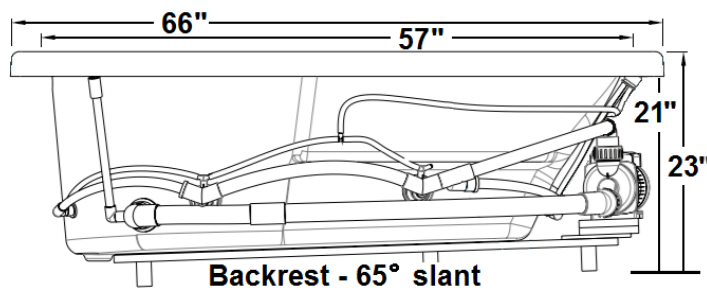

GALAXY

66" x 42" Drop-In Acrylic Combo Bath

Model Number
6642GWA064
Drop-In Combo Bath in White

Features

- Color-matched jet trim and air controls
- 10 adjustable hydrotherapy jets
- 20 high output lateral air injectors
- Pillow included
- Constructed of high-gloss durable acrylic
- 3-Speed control for the 13.0 Amp pump
- 12.0 Amp variable speed blower
- Inline heater available – LM300
- Mood light available – LM522
- Pre-leveled base for easy installation
- Can be installed as an undermount
- Made in the USA

All dimensions are +/- 1/2" and subject to change without notice
Confirm specifications before installation

Standard (S) Pump Locations

Technical Information

- Cut-Out Dimensions: 64" x 40"
- Weight: 175 lbs.
- Water Depth to Overflow: 16 3/8"
- Operating Capacity: 47 gal.
- Water Capacity: 62 gal.
- Sump Dimension: 45" x 23"