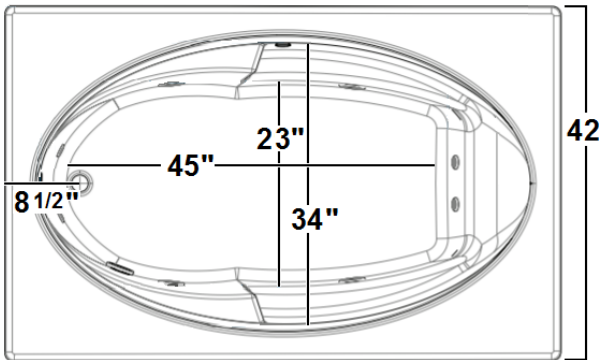

GALAXY

66" x 42" Drop-In Acrylic Combo Bath

Model Number
6642GWA064
Drop-In Combo Bath in White

Features

- Color-matched jet trim and air controls
- 10 adjustable hydrotherapy jets
- 20 high output lateral air injectors
- Pillow included
- Constructed of high-gloss durable acrylic
- 3-Speed control for the 13.0 Amp pump
- 12.0 Amp variable speed blower
- Inline heater available – LM300
- Mood light available – LM522
- Pre-leveled base for easy installation
- Can be installed as an undermount
- Made in the USA

All dimensions are +/- 1/2" and subject to change without notice
Confirm specifications before installation

Standard (S) Pump Locations

Technical Information

- Cut-Out Dimensions: 64" x 40"
- Weight: 175 lbs.
- Water Depth to Overflow: 16 3/8"
- Operating Capacity: 47 gal.
- Water Capacity: 62 gal.
- Sump Dimension: 45" x 23"