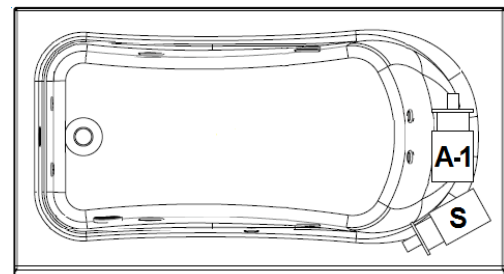

Standard (S) & Alternate (A-1) Pump Locations
Pump must be located at A-1 position when ordered w/ a heater

Technical Information

- Weight: 162 lbs.
- Water Depth to Overflow: 13 5/8"
- Operating Capacity: 31 gal.
- Water Capacity: 53 gal.
- Sump Dimension: 43" x 19 7/8"

Electrical Requirements.

- Standard Pump: 9 Amps
- (Optional) LM300 Heater: 12 Amps
- (Optional) LM320 Silent Pump: 11 Amps
- (Optional) LM509 Back Massage: 5 Amps
- Dedicated GFCI's required for each option