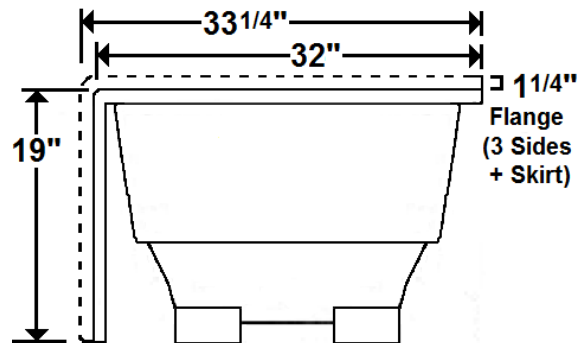

Standard (S) & Alternate (A-1) Pump Locations
Pump must be located at A-1 position when ordered w/ a heater

Technical Information

- Weight: 162 lbs.
- Water Depth to Overflow: 13 5/8"
- Operating Capacity: 31 gal.
- Water Capacity: 53 gal.
- Sump Dimension: 43" x 19 7/8"

Electrical Requirements.

- Standard Pump: 9 Amps
- (Optional) LM300 Heater: 12 Amps
- (Optional) LM320 Silent Pump: 11 Amps
- (Optional) LM509 Back Massage: 5 Amps
- Dedicated GFCI's required for each option