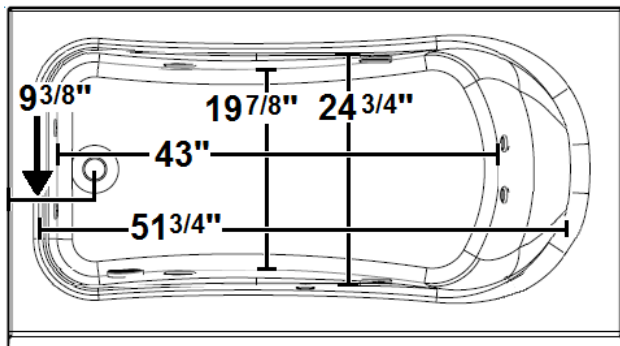

Standard (S) & Alternate (A-1) Pump Locations
Pump must be located at A-1 position when ordered w/ a heater

Technical Information

- Weight: 162 lbs.
- Water Depth to Overflow: 13 5/8"
- Operating Capacity: 31 gal.
- Water Capacity: 53 gal.
- Sump Dimension: 43" x 19 7/8"

Electrical Requirements.

- Standard Pump: 9 Amps
- (Optional) LM300 Heater: 12 Amps
- (Optional) LM320 Silent Pump: 11 Amps
- (Optional) LM509 Back Massage: 5 Amps
- Dedicated GFCI's required for each option