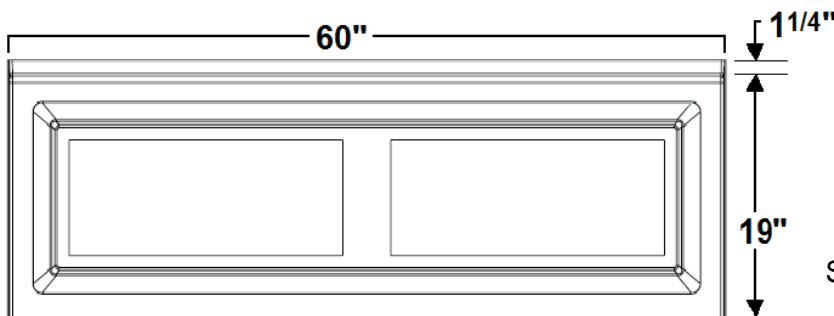

Standard (S) & Alternate (A-1) Pump Locations
Pump must be located at A-1 position when ordered w/ a heater

Technical Information

- Weight: 162 lbs.
- Water Depth to Overflow: 13 5/8"
- Operating Capacity: 31 gal.
- Water Capacity: 53 gal.
- Sump Dimension: 43" x 19 7/8"

Electrical Requirements.

- Standard Pump: 9 Amps
- (Optional) LM300 Heater: 12 Amps
- (Optional) LM320 Silent Pump: 11 Amps
- (Optional) LM509 Back Massage: 5 Amps
- Dedicated GFCI's required for each option