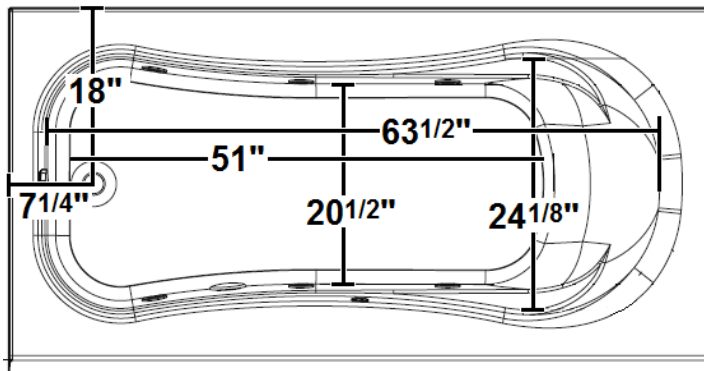

RAPHINE

72" x 36" Skirted Acrylic Whirlpool

Model Number
7236RWSR064
 Right Hand Drain Whirlpool in White
7236RWSL064
 Left Hand Drain Whirlpool in White

Features

- Color-matched jet trim included
- 10 Self draining, adjustable hydrotherapy jets
- 3-Speed control for the 13 Amp pump
- Constructed of high-gloss durable acrylic
- Pre-leveled base for easy installation
- Radiant Heat & Inline Heater available
- Mood lights & Music system available
- Silent Pump upgrade available
- Can be installed as an undermount
- Made in the USA

All dimensions are +/- 1/2" and subject to change without notice
Confirm specifications before installation

Standard (S) Pump Locations

Technical Information

- Weight: 151 lbs.
- Water Depth to Overflow: 13 1/2"
- Operating Capacity: 50 gal.
- Water Capacity: 68 gal.
- Sump Dimension: 51" x 20 1/2"