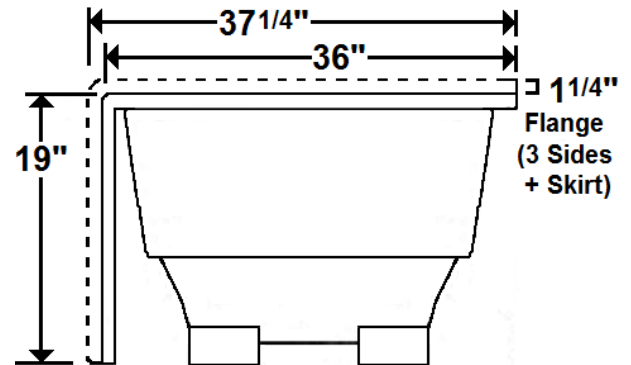

RAPHINE

72" x 36" Skirted Acrylic Whirlpool

Model Number
7236RWSR064
 Right Hand Drain Whirlpool in White
7236RWSL064
 Left Hand Drain Whirlpool in White

Features

- Color-matched jet trim included
- 10 Self draining, adjustable hydrotherapy jets
- 3-Speed control for the 13 Amp pump
- Constructed of high-gloss durable acrylic
- Pre-leveled base for easy installation
- Radiant Heat & Inline Heater available
- Mood lights & Music system available
- Silent Pump upgrade available
- Can be installed as an undermount
- Made in the USA

All dimensions are +/- 1/2" and subject to change without notice
Confirm specifications before installation

Standard (S) Pump Locations

Technical Information

- Weight: 151 lbs.
- Water Depth to Overflow: 13 1/2"
- Operating Capacity: 50 gal.
- Water Capacity: 68 gal.
- Sump Dimension: 51" x 20 1/2"