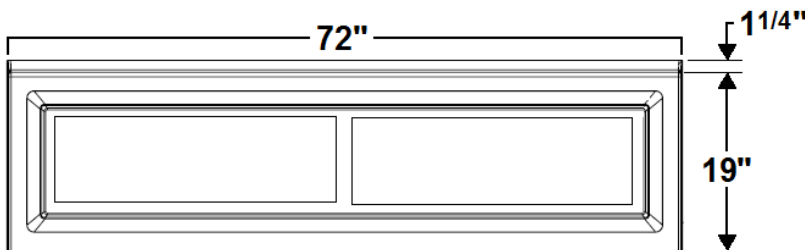

RAPHINE

72" x 36" Skirted Acrylic Whirlpool

Model Number
7236RWSR064
 Right Hand Drain Whirlpool in White
7236RWSL064
 Left Hand Drain Whirlpool in White

Features

- Color-matched jet trim included
- 10 Self draining, adjustable hydrotherapy jets
- 3-Speed control for the 13 Amp pump
- Constructed of high-gloss durable acrylic
- Pre-leveled base for easy installation
- Radiant Heat & Inline Heater available
- Mood lights & Music system available
- Silent Pump upgrade available
- Can be installed as an undermount
- Made in the USA

All dimensions are +/- 1/2" and subject to change without notice
Confirm specifications before installation

Standard (S) Pump Locations

Technical Information

- Weight: 151 lbs.
- Water Depth to Overflow: 13 1/2"
- Operating Capacity: 50 gal.
- Water Capacity: 68 gal.
- Sump Dimension: 51" x 20 1/2"