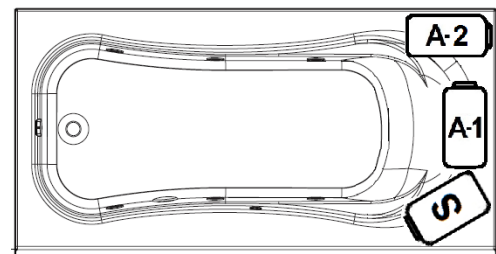

RAPHINE

72" x 36" Skirted Acrylic Whirlpool

Model Number
7236RWSR064
 Right Hand Drain Whirlpool in White
7236RWSL064
 Left Hand Drain Whirlpool in White

Features

- Color-matched jet trim included
- 10 Self draining, adjustable hydrotherapy jets
- 3-Speed control for the 13 Amp pump
- Constructed of high-gloss durable acrylic
- Pre-leveled base for easy installation
- Radiant Heat & Inline Heater available
- Mood lights & Music system available
- Silent Pump upgrade available
- Can be installed as an undermount
- Made in the USA

All dimensions are +/- 1/2" and subject to change without notice
Confirm specifications before installation

Standard (S) Pump Locations

Technical Information

- Weight: 151 lbs.
- Water Depth to Overflow: 13 1/2"
- Operating Capacity: 50 gal.
- Water Capacity: 68 gal.
- Sump Dimension: 51" x 20 1/2"