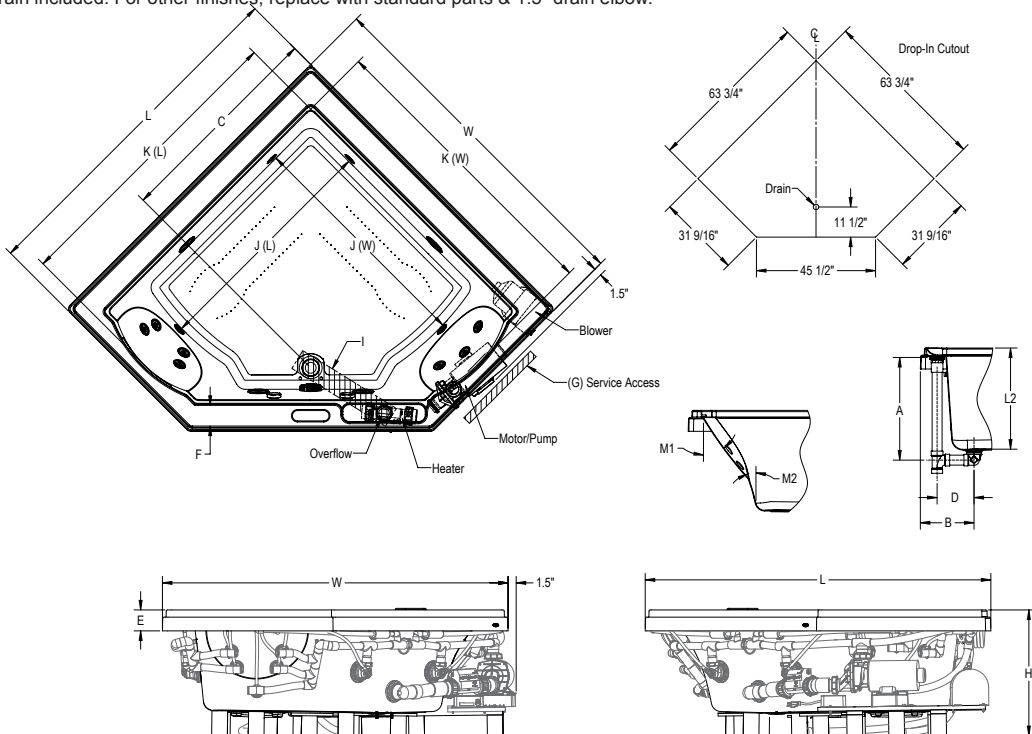

Available Upgrades (Select Models)	
Whisper Quiet Technology	
Illumatherapy	
J5 Luxury LCD Control Panel	

KEY DIMENSIONS [Note: The overall dimensions are nominal with a tolerance of +0 and - .25" (6 mm).]

*Deck width reflects only area indicated on detail.

**Height of tub only. Optional wood frame adds 1.25".

Chrome twist & turn drain included. For other finishes, replace with standard parts & 1.5" drain elbow.

Salon® Spa model shown

Refer to installation instructions included with fixture before beginning installation. Please confirm product availability and specifications before commencing with any installation work.

PRODUCT SPECIFICATIONS AND AVAILABILITY ARE SUBJECT TO CHANGE WITHOUT NOTICE