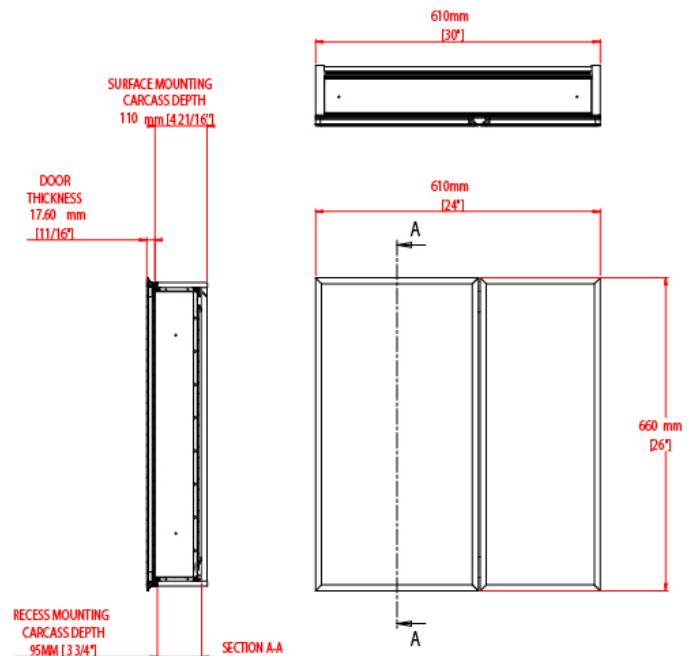

Double Door Aluminum Bi-View Cabinet

PART NUMBER

PD49000

MATERIAL

Aluminum

COLORS AND FINISH

Silver Anodized

CODE COMPLIANCE

BS EN14749

PACKAGING DIMENSIONS W X D X H

740mm (29") x 200mm (7.88") x 810mm (31.9")

ISTA 3A Packaging
(International Safe Transit Association)

Recommended Drill size 8mm (5/16")

FEATURES

- Can be recessed or surface mounted
- Easy to install Hang 'N' Lock system
- Double sided mirror doors with bevel on front glass
- 165° Sprung Hinge
- Mirror back panel
- 5 Adjustable toughened glass shelves
- Mirror glass side panels for surface mounting
- Optional pin handles for doors

INSTALLATION DIMENSIONS (APPROXIMATE)

Jacuzzi reserves the right to make changes in specifications and materials and to change and discontinue models, both without the notice or obligation. Dimensions are for reference only.