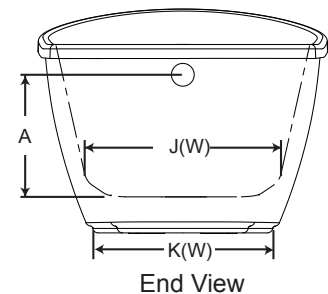

Piccolo™ Technical Specifications

		Soaking Bath Models
Letter	Description	
-	Drain Location	Universal
-	Product Weight	130 lbs (58.97 kg)
-	Cutout	N/A
-	Total Weight	754.85 lbs (342.39 kg)
-	Floor Loading	67.6 lb/ft ² (330.05 kg/m ²)
-	Operating Gallons (Max)	45 Gal. (170.3 L)
-	Soaking Depth	12.5" (31.75 cm)
L	Outer Length	59" (149.86 cm)
L2	Interior Depth	16.8" (42.67 cm)
W	Outer Width (Min/Max)	29" / 32" (73.66 cm / 81.28cm)
H	Overall Height (Min/Max)	20.8" / 24.8" (53.34 cm / 63.5 cm)
A	Overflow Height	13.85" (35.18 cm)
B	Short Edge to Drain Center	13" (33 cm)
C	Long Edge to Drain Center	16" (40.6 cm)
D	Drain Shoe Length	6.25" (15.875 cm)
E	Flange Height	N/A
F	Deck Width*	6.4" (16.25 cm)
G	Service Access Dimensions	N/A
I	Floor Cutout for Drain	6" x 15" (15.2 cm x 38.1 cm)
J	Interior Dimensions J(L) x J(W)	41" x 21.5" (104.1 cm x 54.6 cm)
K	Skirt Base Dimensions K(L) x K(W)	44.5" x 20" (113 cm x 50.8 cm)
M	Backrest Angle	23°

NOTE
The overall dimensions are nominal with a tolerance of +0 and -25" (6mm).

Key Dimensions

*Deck width reflects only area indicated on detail.

Centerset faucet mounting area - Included MU66000 Low-profile Overflow Kit required for installation.