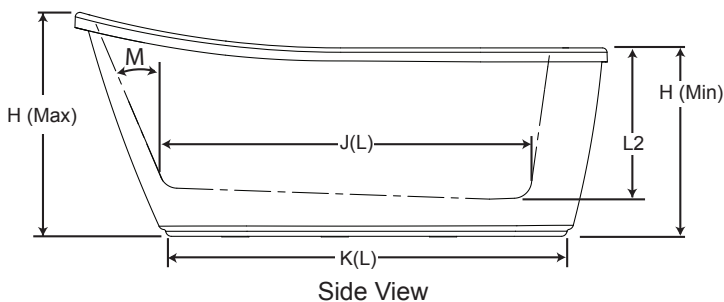

Piccolo™ Technical Specifications

		Soaking Bath Models
Letter	Description	
-	Drain Location	Universal
-	Product Weight	130 lbs (58.97 kg)
-	Cutout	N/A
-	Total Weight	754.85 lbs (342.39 kg)
-	Floor Loading	67.6 lb/ft ² (330.05 kg/m ²)
-	Operating Gallons (Max)	45 Gal. (170.3 L)
-	Soaking Depth	12.5" (31.75 cm)
L	Outer Length	59" (149.86 cm)
L2	Interior Depth	16.8" (42.67 cm)
W	Outer Width (Min/Max)	29" / 32" (73.66 cm / 81.28cm)
H	Overall Height (Min/Max)	20.8" / 24.8" (53.34 cm / 63.5 cm)
A	Overflow Height	13.85" (35.18 cm)
B	Short Edge to Drain Center	13" (33 cm)
C	Long Edge to Drain Center	16" (40.6 cm)
D	Drain Shoe Length	6.25" (15.875 cm)
E	Flange Height	N/A
F	Deck Width*	6.4" (16.25 cm)
G	Service Access Dimensions	N/A
I	Floor Cutout for Drain	6" x 15" (15.2 cm x 38.1 cm)
J	Interior Dimensions J(L) x J(W)	41" x 21.5" (104.1 cm x 54.6 cm)
K	Skirt Base Dimensions K(L) x K(W)	44.5" x 20" (113 cm x 50.8 cm)
M	Backrest Angle	23°

NOTE
The overall dimensions are nominal with a tolerance of +0 and -25" (6mm).

Key Dimensions

*Deck width reflects only area indicated on detail.

Centerset faucet mounting area - Included MU66000 Low-profile Overflow Kit required for installation.