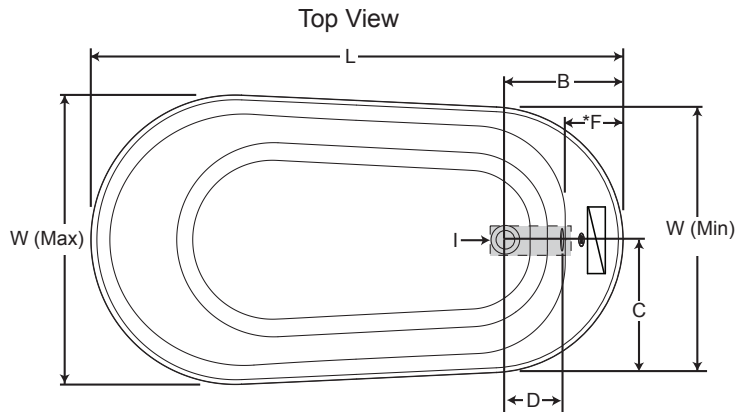

Piccolo™ Technical Specifications

		Soaking Bath Models
Letter	Description	
-	Drain Location	Universal
-	Product Weight	130 lbs (58.97 kg)
-	Cutout	N/A
-	Total Weight	754.85 lbs (342.39 kg)
-	Floor Loading	67.6 lb/ft ² (330.05 kg/m ²)
-	Operating Gallons (Max)	45 Gal. (170.3 L)
-	Soaking Depth	12.5" (31.75 cm)
L	Outer Length	59" (149.86 cm)
L2	Interior Depth	16.8" (42.67 cm)
W	Outer Width (Min/Max)	29" / 32" (73.66 cm / 81.28cm)
H	Overall Height (Min/Max)	20.8" / 24.8" (53.34 cm / 63.5 cm)
A	Overflow Height	13.85" (35.18 cm)
B	Short Edge to Drain Center	13" (33 cm)
C	Long Edge to Drain Center	16" (40.6 cm)
D	Drain Shoe Length	6.25" (15.875 cm)
E	Flange Height	N/A
F	Deck Width*	6.4" (16.25 cm)
G	Service Access Dimensions	N/A
I	Floor Cutout for Drain	6" x 15" (15.2 cm x 38.1 cm)
J	Interior Dimensions J(L) x J(W)	41" x 21.5" (104.1 cm x 54.6 cm)
K	Skirt Base Dimensions K(L) x K(W)	44.5" x 20" (113 cm x 50.8 cm)
M	Backrest Angle	23°

NOTE
The overall dimensions are nominal with a tolerance of +0 and -25" (6mm).

Key Dimensions

*Deck width reflects only area indicated on detail.

Centerset faucet mounting area - Included MU66000 Low-profile Overflow Kit required for installation.