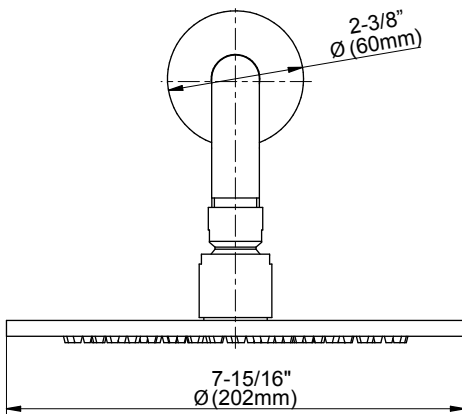

INSTALLATION DIMENSIONS

Jacuzzi reserves the right to make changes in specifications and materials and to change and discontinue models, both without the notice or obligation. Dimensions are for reference only.