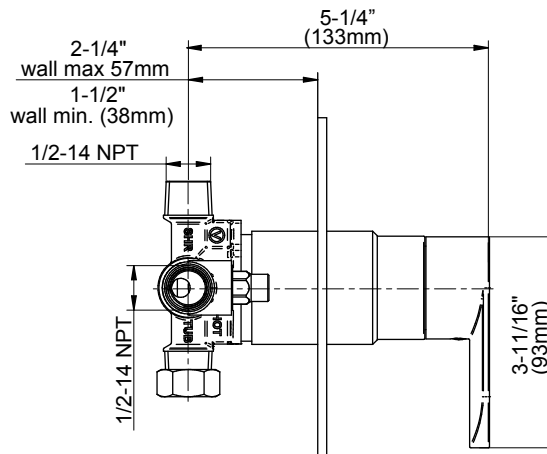

INSTALLATION DIMENSIONS

Jacuzzi reserves the right to make changes in specifications and materials and to change and discontinue models, both without the notice or obligation. Dimensions are for reference only.