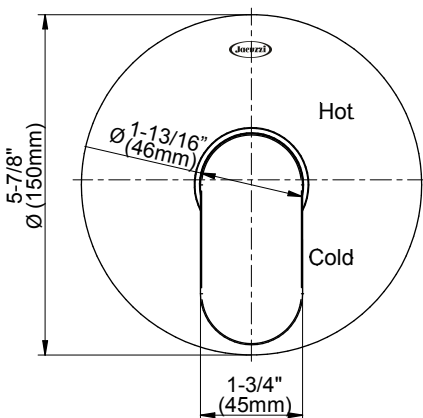

INSTALLATION DIMENSIONS

Jacuzzi reserves the right to make changes in specifications and materials and to change and discontinue models, both without the notice or obligation. Dimensions are for reference only.