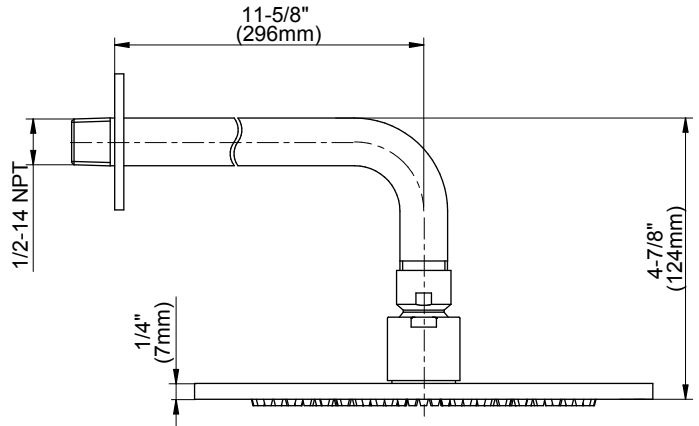

INSTALLATION DIMENSIONS

Jacuzzi reserves the right to make changes in specifications and materials and to change and discontinue models, both without the notice or obligation. Dimensions are for reference only.