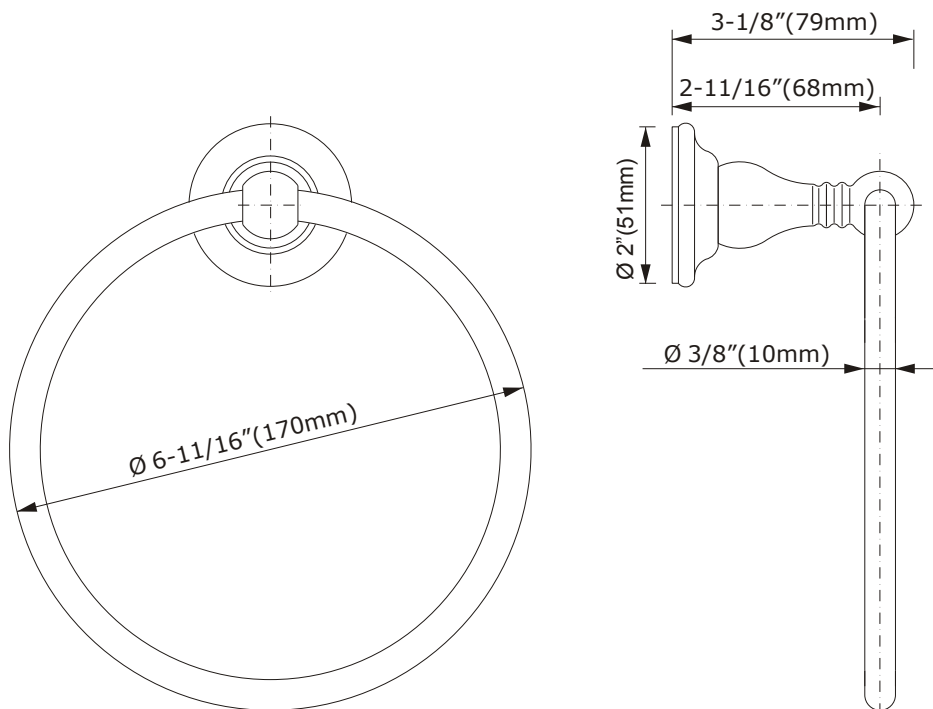

specifications

WARRANTY

1 Year Warranty

BARREA™ Towel Ring

MODEL	FINISH
PK01827	Polished Chrome
PK01826	Brushed Nickel
PK01824	Polished Nickel
PK01845	Olive Bronze

INSTALLATION DIMENSIONS

Jacuzzi Luxury Bath reserves the right to make changes in specifications and materials and to change and discontinue models, both without notice or obligation. Dimensions are for reference only.