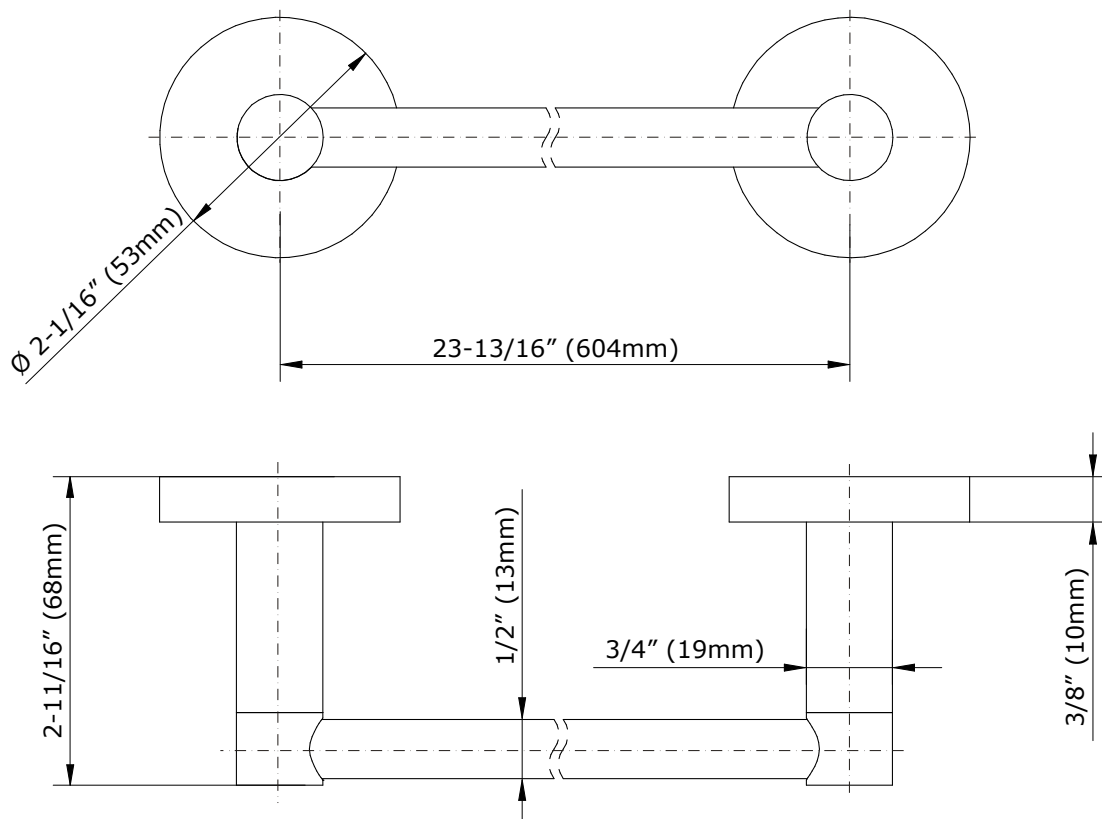

# specifications

**WARRANTY**  
1 Year Warranty

SALONE™ Towel Bar

| MODEL   | FINISH          |
|---------|-----------------|
| PK11827 | Polished Chrome |
| PK11826 | Brushed Nickel  |

## INSTALLATION DIMENSIONS

Jacuzzi Luxury Bath reserves the right to make changes in specifications and materials and to change and discontinue models, both without notice or obligation. Dimensions are for reference only.