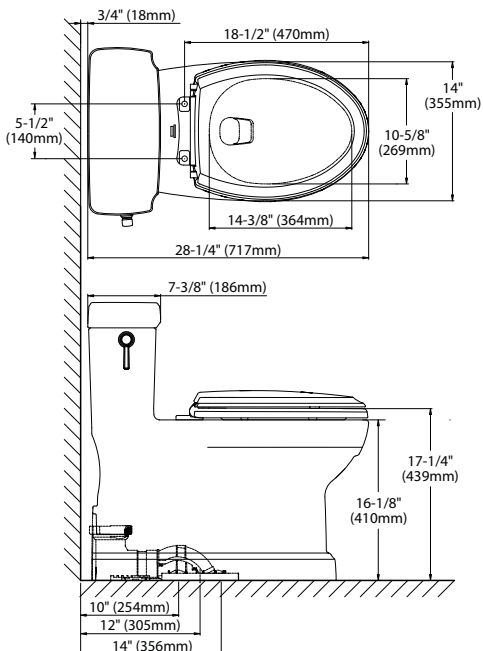

MS974224CEF(G)

Eco Guinevere® One-Piece Toilet, 1.28GPF

SPECIFICATIONS

- Water Use 1.28 GPF/4.8LPF
- Flush System Double Cyclone®
- Min. Water Pressure 8 psi (static)
- Water Surface 7-7/8" x 9-7/8"
- Trap Diameter 2-1/8"
- Rough-in 12" (Standard), 10", 14"
- Trap Seal 2-3/16"
- Warranty One Year Limited Warranty
- Material Vitreous china
- Shipping Weight 120 lbs.
- Shipping Dimensions 32" L X 20"W X 17-3/4" H¹
X 28-3/4" H²

TOTO®

These dimensions and specifications are subject to change without notice