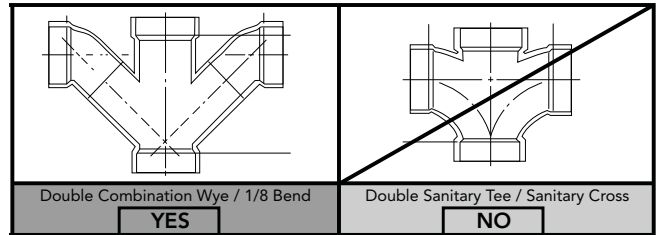

MS974224CEF(G)

Eco Guinevere® One-Piece Toilet, 1.28GPF

SPECIFICATIONS

- Water Use 1.28 GPF/4.8LPF
- Flush System Double Cyclone®
- Min. Water Pressure 8 psi (static)
- Water Surface 7-7/8" x 9-7/8"
- Trap Diameter 2-1/8"
- Rough-in 12" (Standard), 10", 14"
- Trap Seal 2-3/16"
- Warranty One Year Limited Warranty
- Material Vitreous china
- Shipping Weight 120 lbs.
- Shipping Dimensions 32" L X 20"W X 17-3/4" H¹
X 28-3/4" H²

INSTALLATION NOTES

Back-to-Back Toilet Installations:
TOTO recommends the use of a nationally listed, double sanitary tee-wye only, in vertical waste stacks, in accordance with the stipulations noted in the majority of nationally recognized plumbing codes.