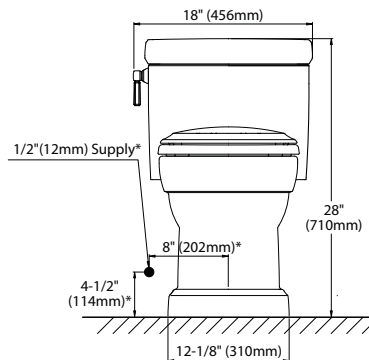

MS974224CEF(G)

Eco Guinevere® One-Piece Toilet, 1.28GPF

SPECIFICATIONS

- Water Use 1.28 GPF/4.8LPF
- Flush System Double Cyclone®
- Min. Water Pressure 8 psi (static)
- Water Surface 7-7/8" x 9-7/8"
- Trap Diameter 2-1/8"
- Rough-in 12" (Standard), 10", 14"
- Trap Seal 2-3/16"
- Warranty One Year Limited Warranty
- Material Vitreous china
- Shipping Weight 120 lbs.
- Shipping Dimensions 32" L X 20"W X 17-3/4" H¹
X 28-3/4" H²

TOTO®

These dimensions and specifications are subject to change without notice