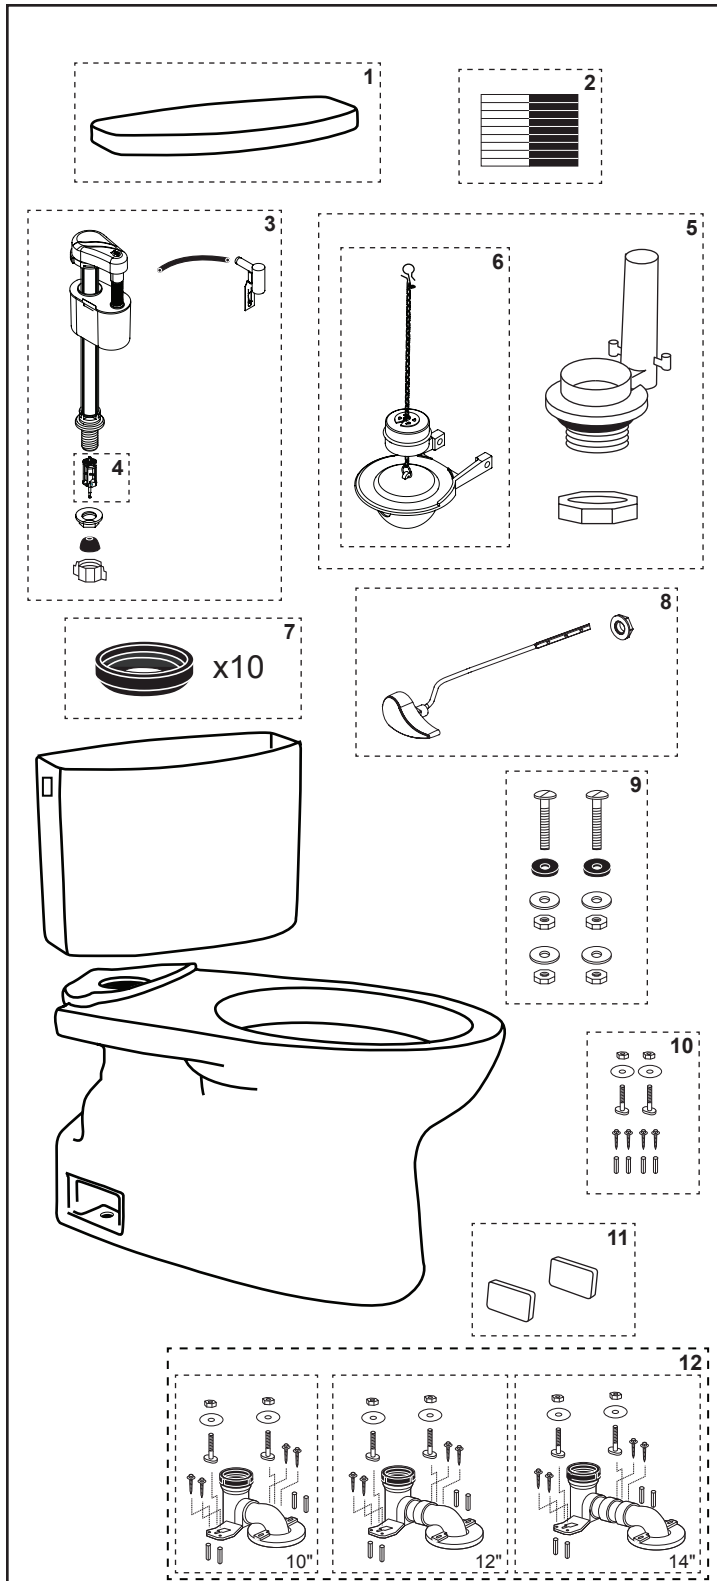

## Vespin® II 1.28 gpf Toilet, Elongated, Double Cyclone®, UniFit Rough-In Universal Height, (including Sanagloss®)

Item	Part	Description
1	TCU454CRE#01 TCU454CRE#03 TCU454CRE#11 TCU454CRE#12 TCU454CRE#51	Tank Lid w/ velcro tape Tank Lid w/ velcro tape Tank Lid w/ velcro tape Tank Lid w/ velcro tape Tank Lid w/ velcro tape
2	THU107	Velcro Tape
3	TSU38A	Fill Valve
4	TSU229	Fill Valve Filter
5	THU242W-6A	Flush Valve
6	THU273S	Flapper w/ Chain
7	THU131	Tank to Bowl Gasket (for 10 toilets)
8	THU068#01 THU068#03 THU068#11 THU068#12 THU068#51 THU068#BN THU068#CP THU068#PN	Trip Lever Trip Lever Trip Lever Trip Lever Trip Lever Trip Lever Trip Lever Trip Lever
9	TSU01D	Tank Mounting Kit
10	THU020	UniFit Mounting Set
11	TCU884CV#01 TCU884CV#03 TCU884CV#11 TCU884CV#12 TCU884CV#51	Side Plates w/ Velcro Tape Side Plates w/ Velcro Tape Side Plates w/ Velcro Tape Side Plates w/ Velcro Tape Side Plates w/ Velcro Tape
12	TSU01W.10 TSU01W.12R TSU01W.14	UniFit - 10" Rough-In UniFit - 12" Rough-In UniFit - 14" Rough-In

### Product Number Explanation

#### Two-Piece Toilet

(CST) Gravity Type Toilet  
(ST) Tank  
(CT) Bowl  
(454) Tank Model  
(474) Bowl Model  
(C) Double Cyclone®  
(E) 1.28gpf / 4.8Lpf  
(F) Universal Height  
(G) Sanagloss®

#### Colors & Finishes

(#01) Cotton  
(#03) Bone  
(#11) Colonial White  
(#12) Sedona Beige  
(#51) Ebony  
(#BN) Brushed Nickel  
(#CP) Chrome Plated  
(#PN) Polished Nickel

Actual Product may vary slightly from illustration