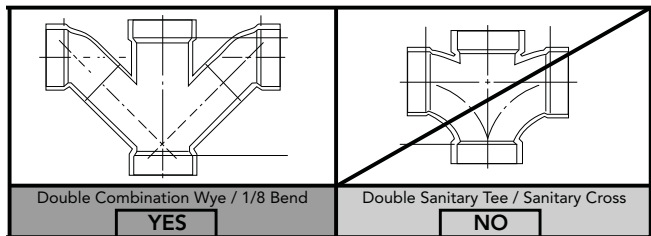

MS654114MF

Aquia® One-Piece High-Efficiency Toilet, 1.6GPF & 0.9 GPF

SPECIFICATIONS

- Water Use 1.6 GPF & 0.9GPF (6.0 LPF & 3.4LPF)
- Flush System Dual-Max
- Min. Water Pressure 8 psi (flowing)
- Water Surface 5-1/4" x 4-1/4"
- Trap Diameter 1-3/4"
- Rough-in 12"
- Trap Seal 2-1/4"
- Warranty One Year Limited Warranty
- Material Vitreous china
- Shipping Weight MS654114MF - 112lbs
- Shipping Dimensions MS654114MF
  32" L x 19-7/8" W
  x 29-1/4" H

INSTALLATION NOTES

Back-to-Back Toilet Installations:
TOTO recommends the use of a nationally listed, double sanitary tee-wye only, in vertical waste stacks, in accordance with the stipulations noted in the majority of nationally recognized plumbing codes.

TOTO®

These dimensions and specifications are subject to change without notice