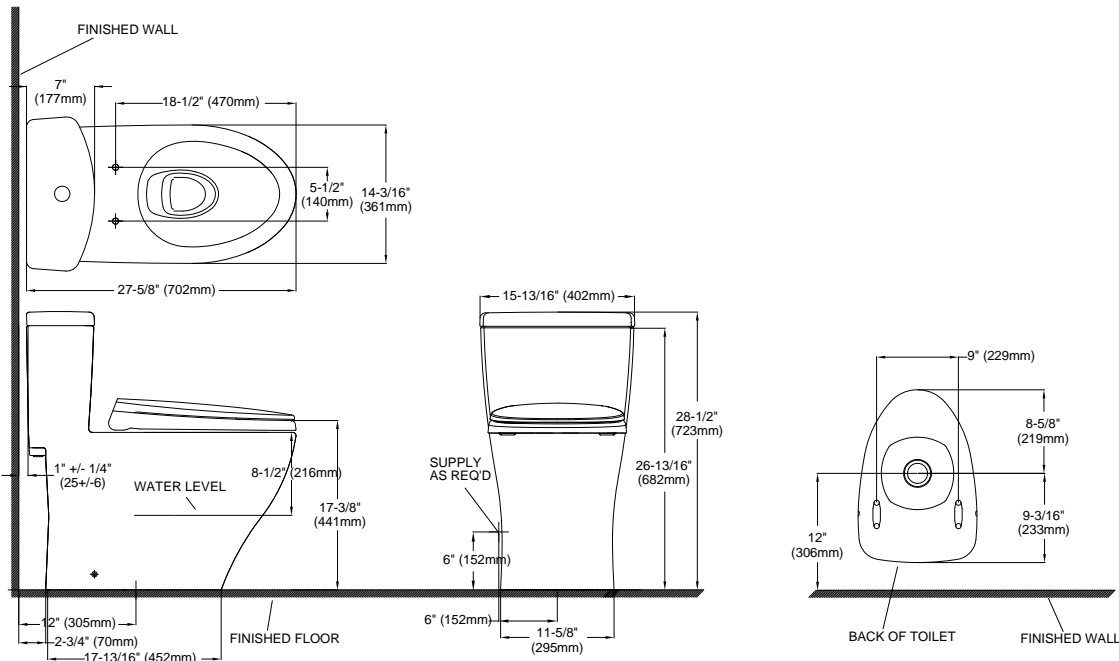

MS654114MF

Aquia® One-Piece High-Efficiency Toilet, 1.6GPF & 0.9 GPF

SPECIFICATIONS

- Water Use 1.6 GPF & 0.9GPF (6.0 LPF & 3.4LPF)
- Flush System Dual-Max
- Min. Water Pressure 8 psi (flowing)
- Water Surface 5-1/4" x 4-1/4"
- Trap Diameter 1-3/4"
- Rough-in 12"
- Trap Seal 2-1/4"
- Warranty One Year Limited Warranty
- Material Vitreous china
- Shipping Weight MS654114MF - 112lbs
- Shipping Dimensions MS654114MF
  32" L x 19-7/8" W
  x 29-1/4" H

INSTALLATION NOTES

Back-to-Back Toilet Installations:
TOTO recommends the use of a nationally listed, double sanitary tee-wye only, in vertical waste stacks, in accordance with the stipulations noted in the majority of nationally recognized plumbing codes.

TOTO®

These dimensions and specifications are subject to change without notice