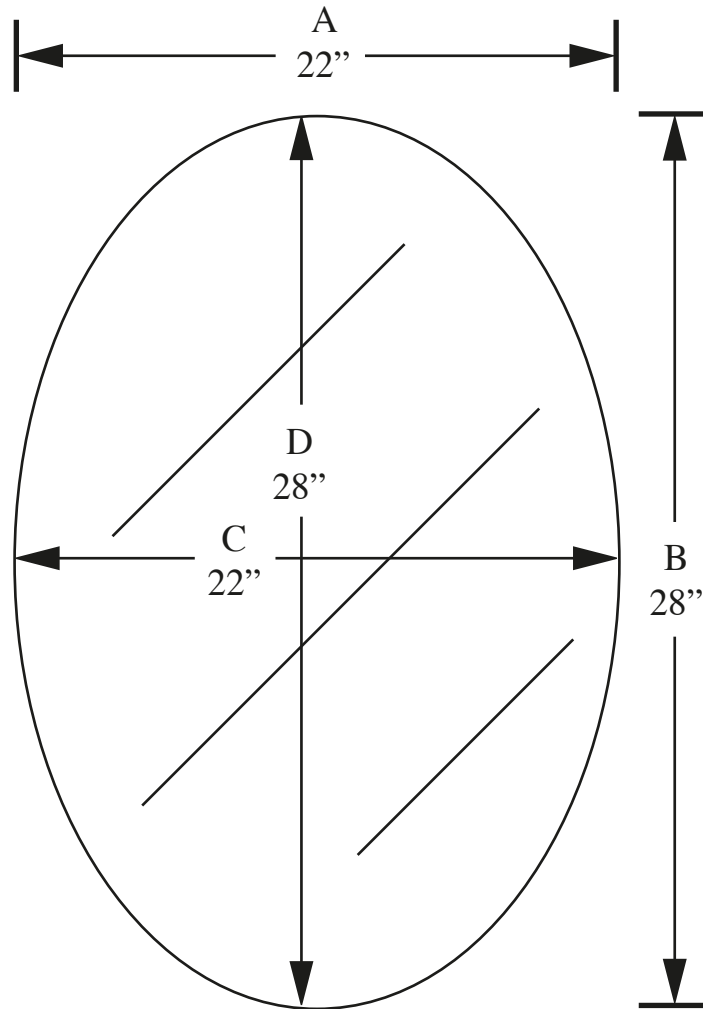

# *Beveled Oval Mirror*

*(Frameless)*

Model #	A	B	C	D
<b>3072</b>	22" 56 cm	28" 71 cm	22" 56 cm	28" 71 cm