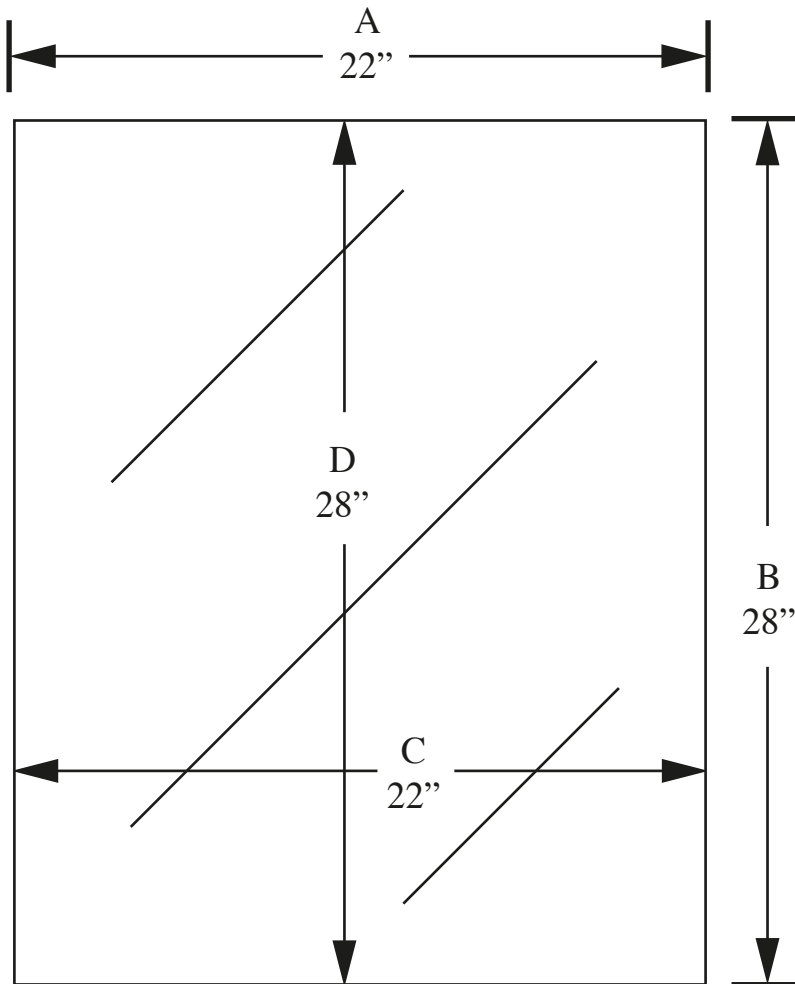

# *Coral Rectangle Mirror*

*(Frameless)*

Model #	A	B	C	D
<b>8251</b>	22" 56 cm	28" 71 cm	22" 56 cm	28" 71 cm