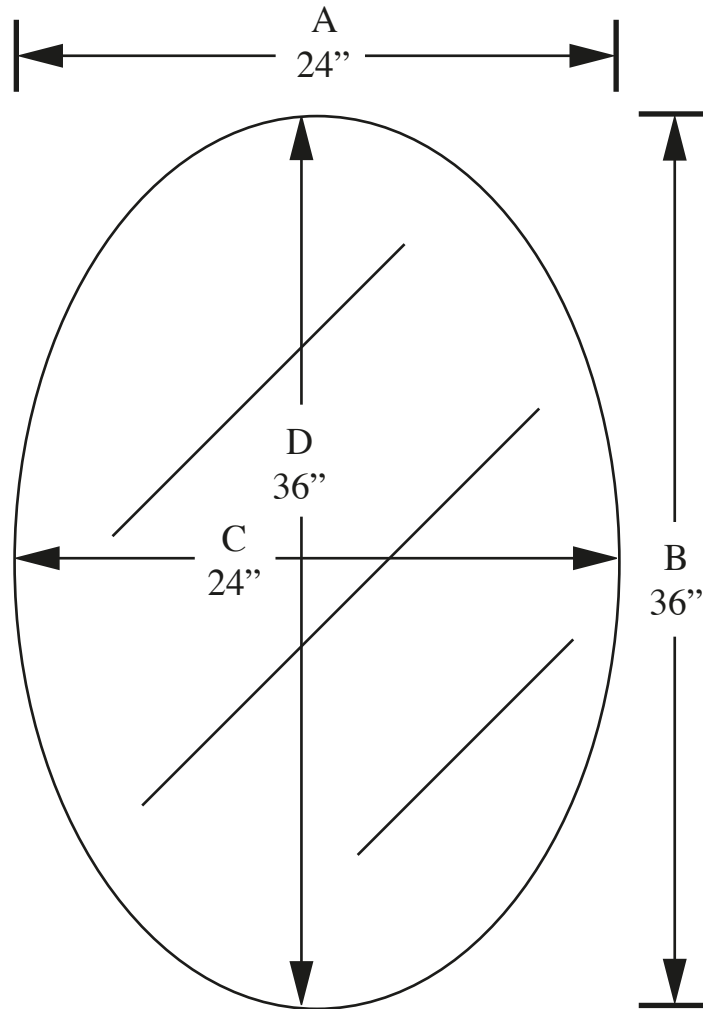

Beveled Oval Mirror

(Frameless)

Model #	A	B	C	D
8408	24" 61 cm	36" 91 cm	24" 61 cm	36" 91 cm