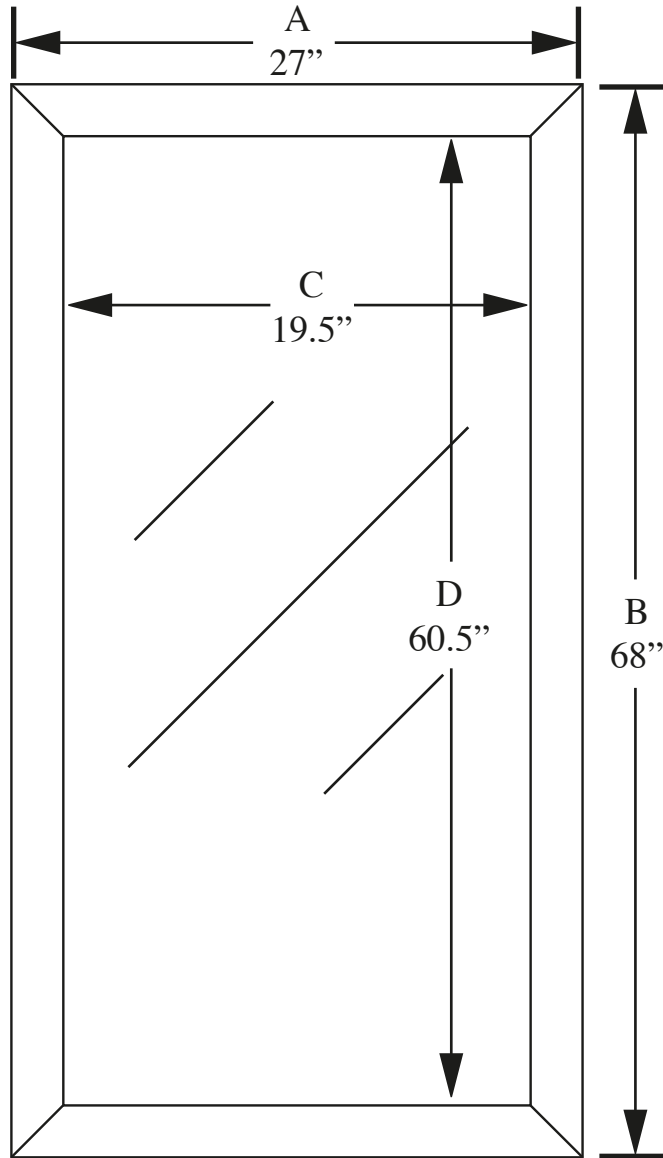

Devonshire Leaner Mirror

Model #	A	B	C	D
8601	27 " 69 cm	68 " 172 cm	19.5 " 50 cm	60.5 " 154 cm