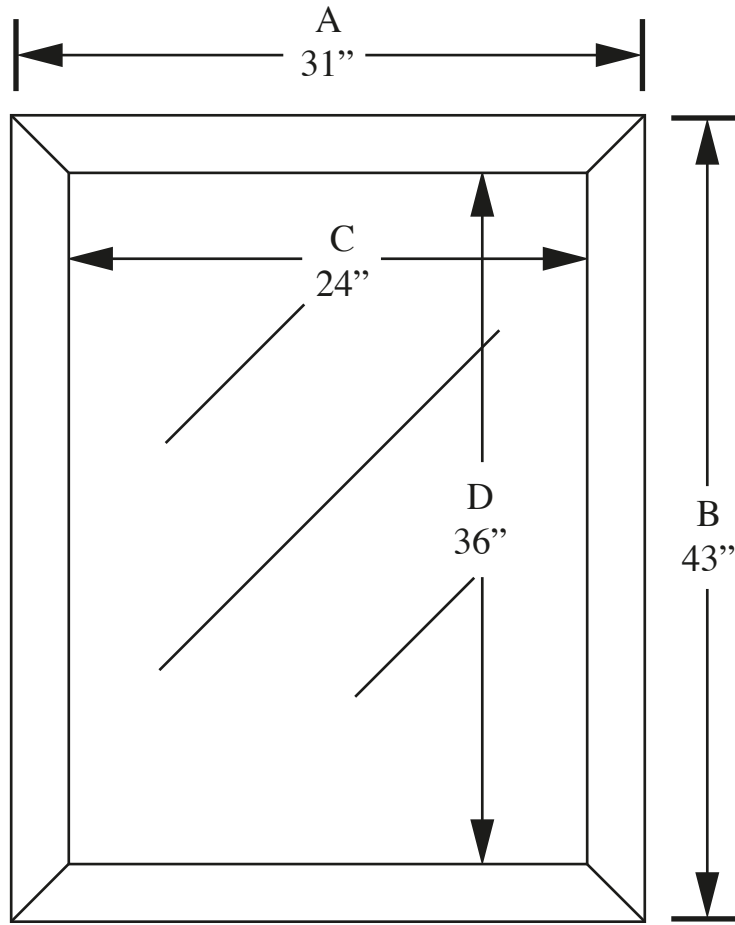

Stratford Black/Pewter Mirror

Model #	A	B	C	D
8613	31 " 79 cm	43 " 109 cm	24 " 61 cm	36 " 91 cm