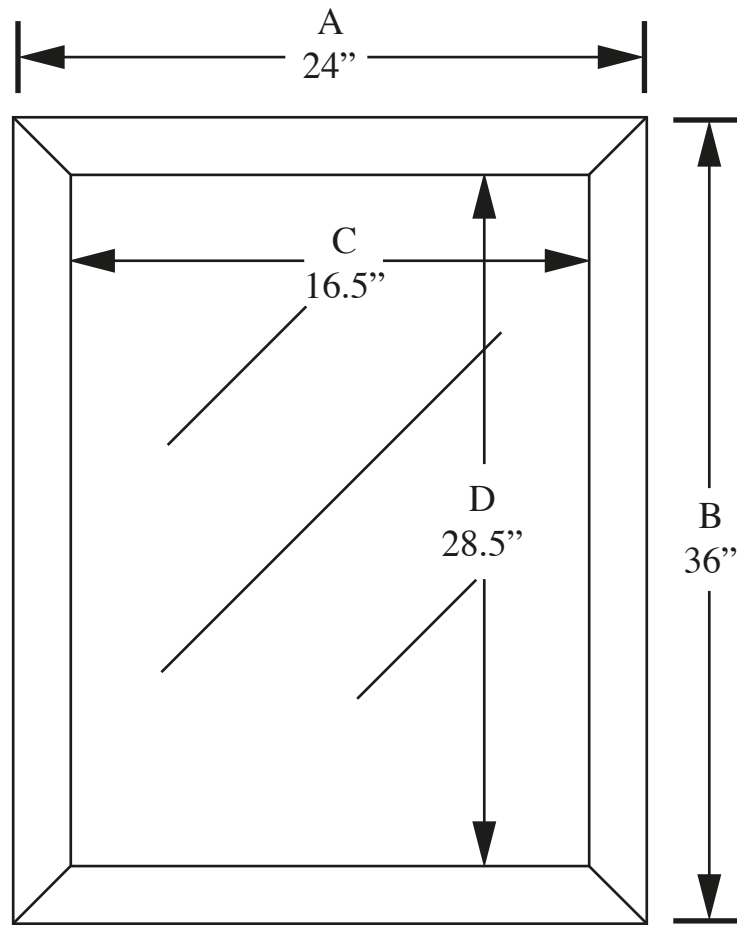

Travertine Rectangle Mirror

Model #	A	B	C	D
8677	24" 61 cm	36" 91 cm	16.5" 42 cm	28.5" 72 cm