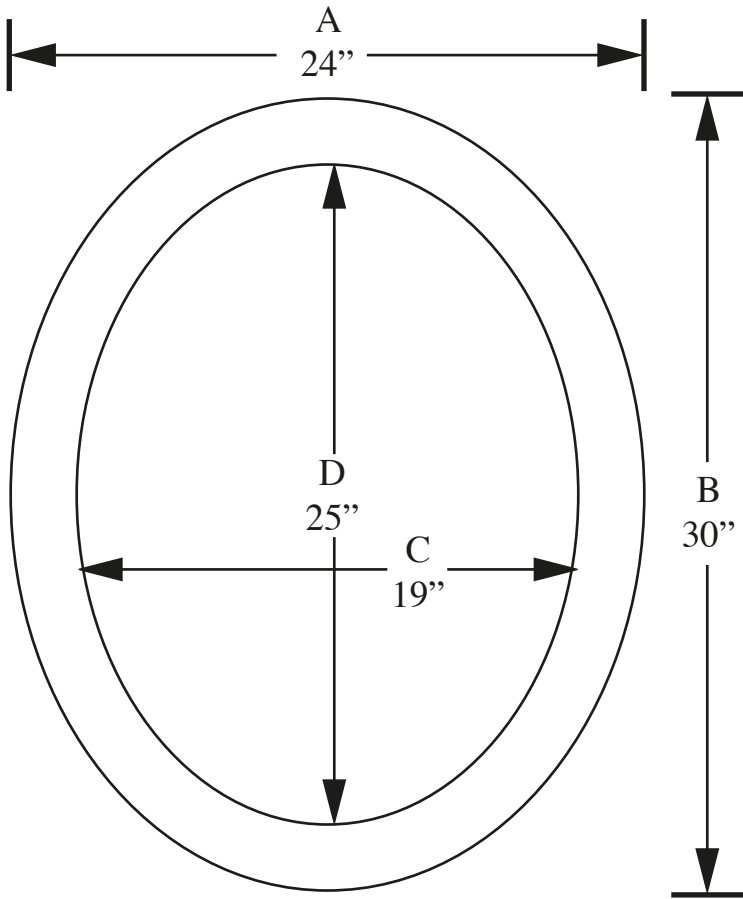

# *Berkshire Black Oval Mirror*

Model #	A	B	C	D
<b>8678</b>	24" 61 cm	30" 76 cm	19" 48 cm	25" 64 cm