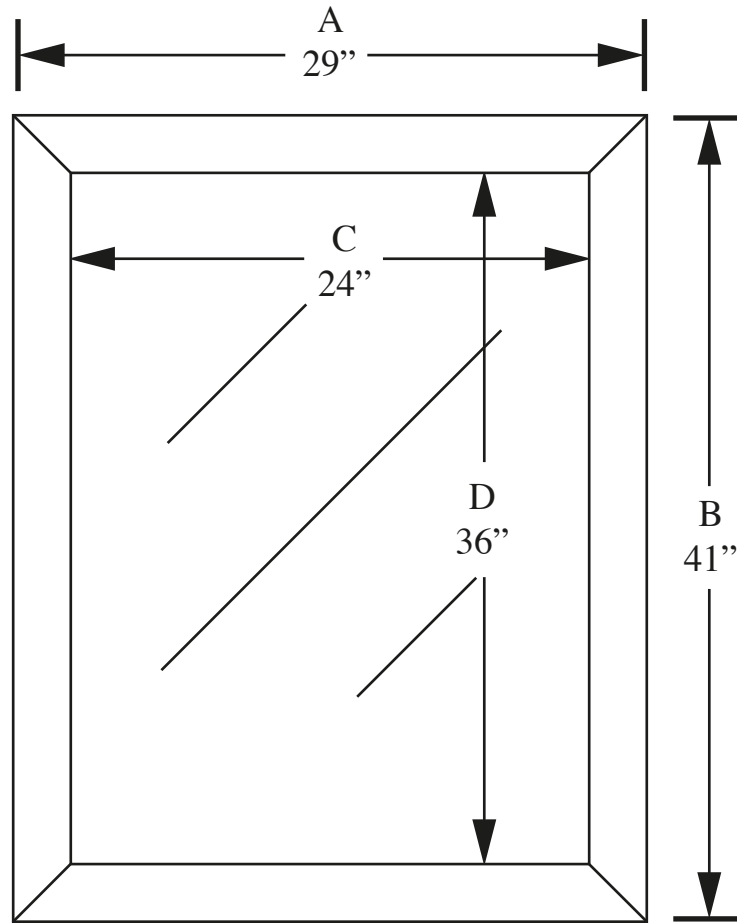

# *Spanish Cable Silver Mirror*

Model #	A	B	C	D
<b>9712</b>	29" 74 cm	41" 104 cm	24" 61 cm	36" 91 cm