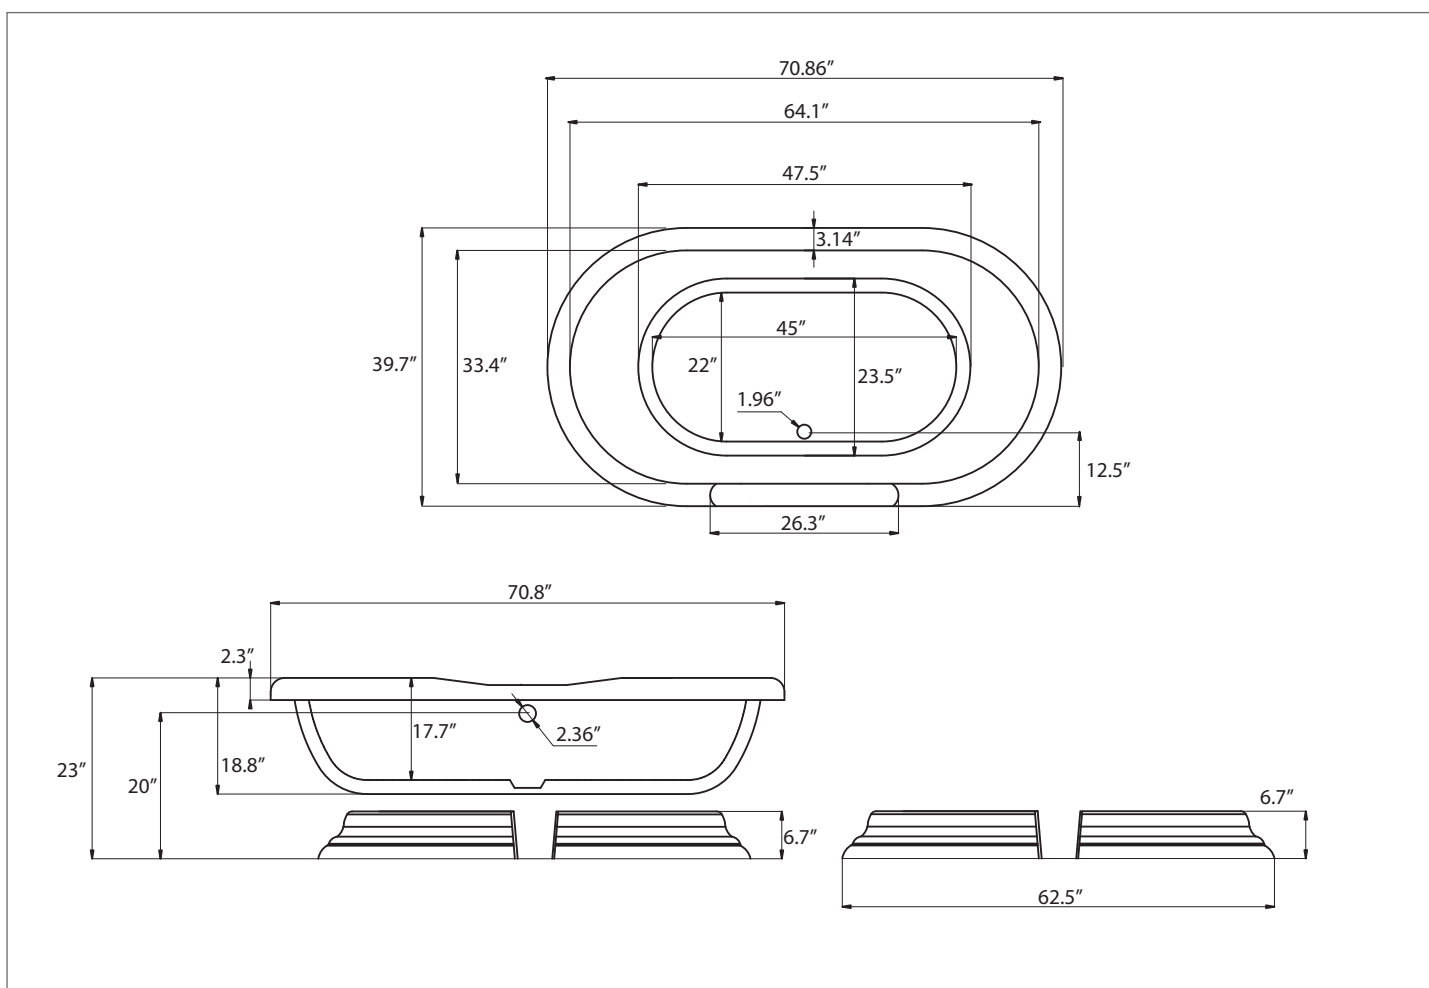

Warranty

Limited 25 year warranty to the original consumer purchaser covering defects in material and workmanship on tubs and bases. See complete warranty statement for details