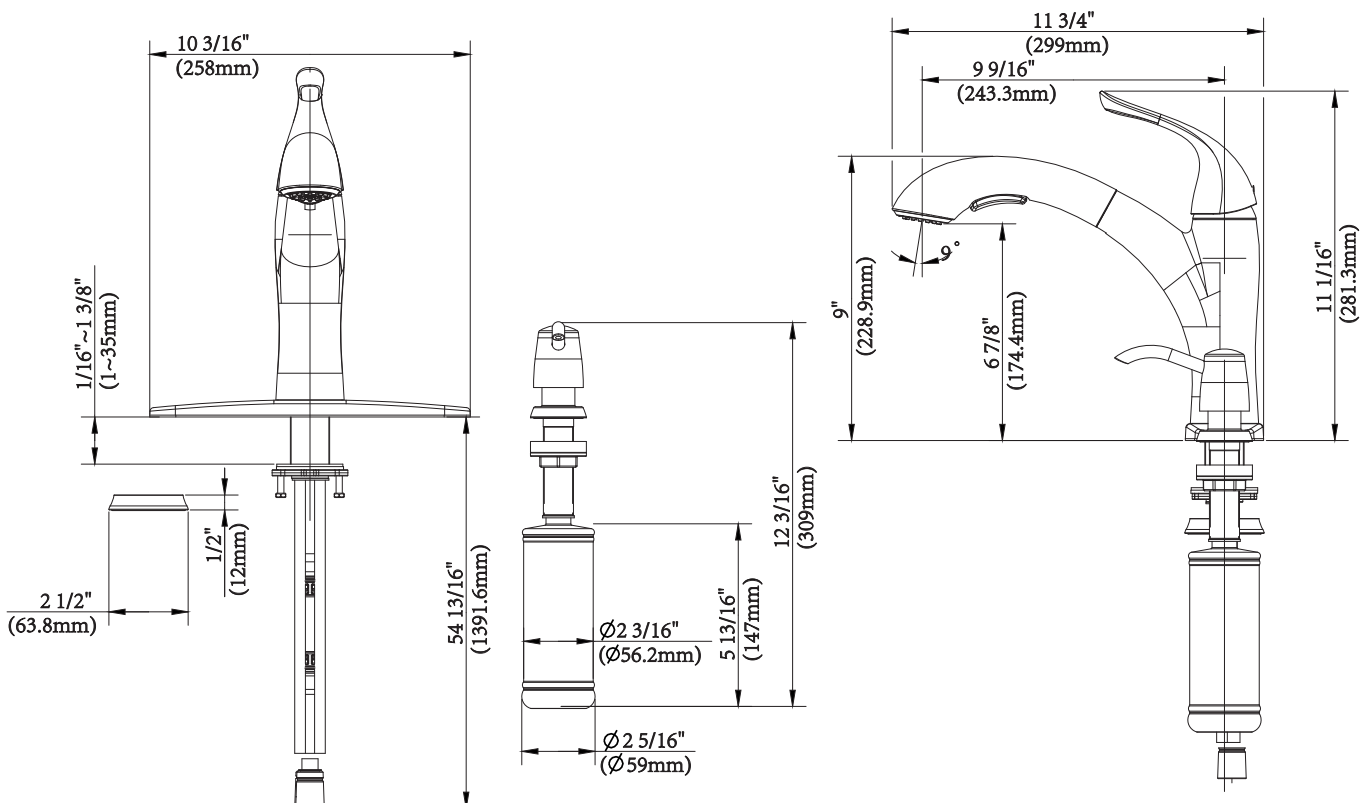

Giagni reserves the right to make specification and pricing changes without notice or obligation, and to change or discontinue models and finishes.

GIAGNI A QMI, Inc Brand

548 South Columbus Avenue • Mount Vernon, New York 10550 • 1-888-560-5222 • www.giagni.com

LK200 (08/1) All rights reserved. © Giagni 2015