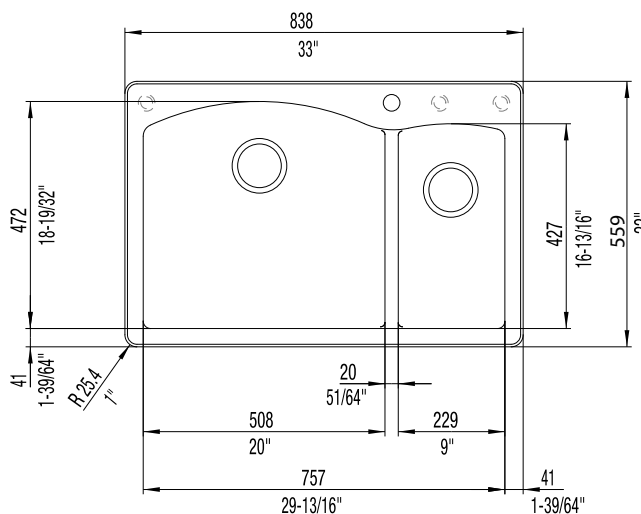

#### NOMINAL DIMENSIONS

OVERALL	CUTOUT SIZE	BOWL DEPTH		DRAIN DIAMETER
		LEFT	RIGHT	
33" x 22"	32-1/4" x 21-1/4"	9-1/2"	8"	3-1/2"

DXF cutout templates (Undermount and Drop-In versions) available on our website