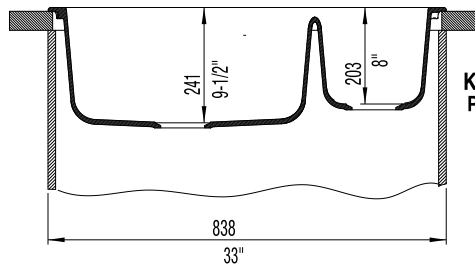

#### NOMINAL DIMENSIONS

OVERALL	CUTOUT SIZE	BOWL DEPTH		DRAIN DIAMETER
		LEFT	RIGHT	
33" x 22"	32-1/4" x 21-1/4"	9-1/2"	8"	3-1/2"

DXF cutout templates (Undermount and Drop-In versions) available on our website

#### KNOCKOUT HOLE LOCATIONS

Pre-drilled for single-hole faucet.

Note: Distance between B & C holes is approx. 5" on center, because of clip location.

**BLANCO AMERICA**

800.451.5782

www.blancoamerica.com

© 2013 BLANCO AMERICA