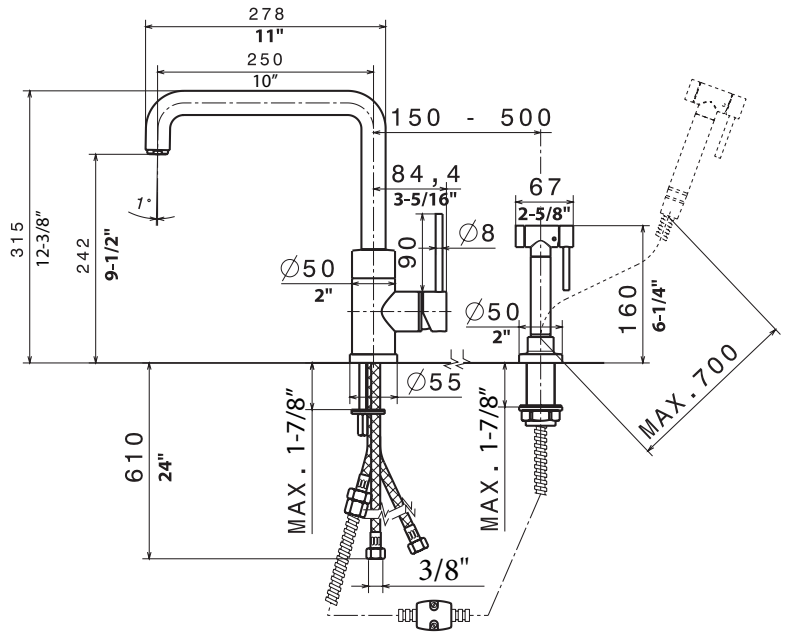

### FEATURES

- Solid brass body and all-metal side spray
- Ceramic disk cartridge
- Extra long supply lines
- 2.2 GPM flow rate
- Installation in a 1-3/8" hole
- Color coded hot and cold supply lines
- 360 degree spout swivel
- 2-1/2" backsplash clearance off center
- 1-7/8" maximum deck thickness

### NOMINAL DIMENSIONS

REACH	SPOUT HEIGHT	FAUCET HEIGHT
10"	9-1/2"	12-3/8"

See next page for exploded parts drawing and parts list.

### BLANCO AMERICA

800.451.5782

www.blancoamerica.com

© 2013 BLANCO AMERICA

7/13

SPEC-003

Old Model #: 157-096-ST

REPAIR PART GUIDE		
Num.	Description	Part #
1	Handle - Satin Nickel	440896
1.1	Handle - Screw and Cap	440890
2	Cartridge Lock Nut	441862
3	Cartridge	440877
4	Base - Satin Nickel	441864
5	Body set screw	441745
6	Diverter Tool for Diverter	440881 440873
7	Brass bushing	441898
8	Spout - Ring set	441744
9	Aerator kit	441748
10	Mounting assembly	441899
11	Spray hose	440878
12	Weight	441917
13	Side spray - mounting hardware	441894
14	Side spray - Satin Nickel	440884
15	Check valve assembly	441874