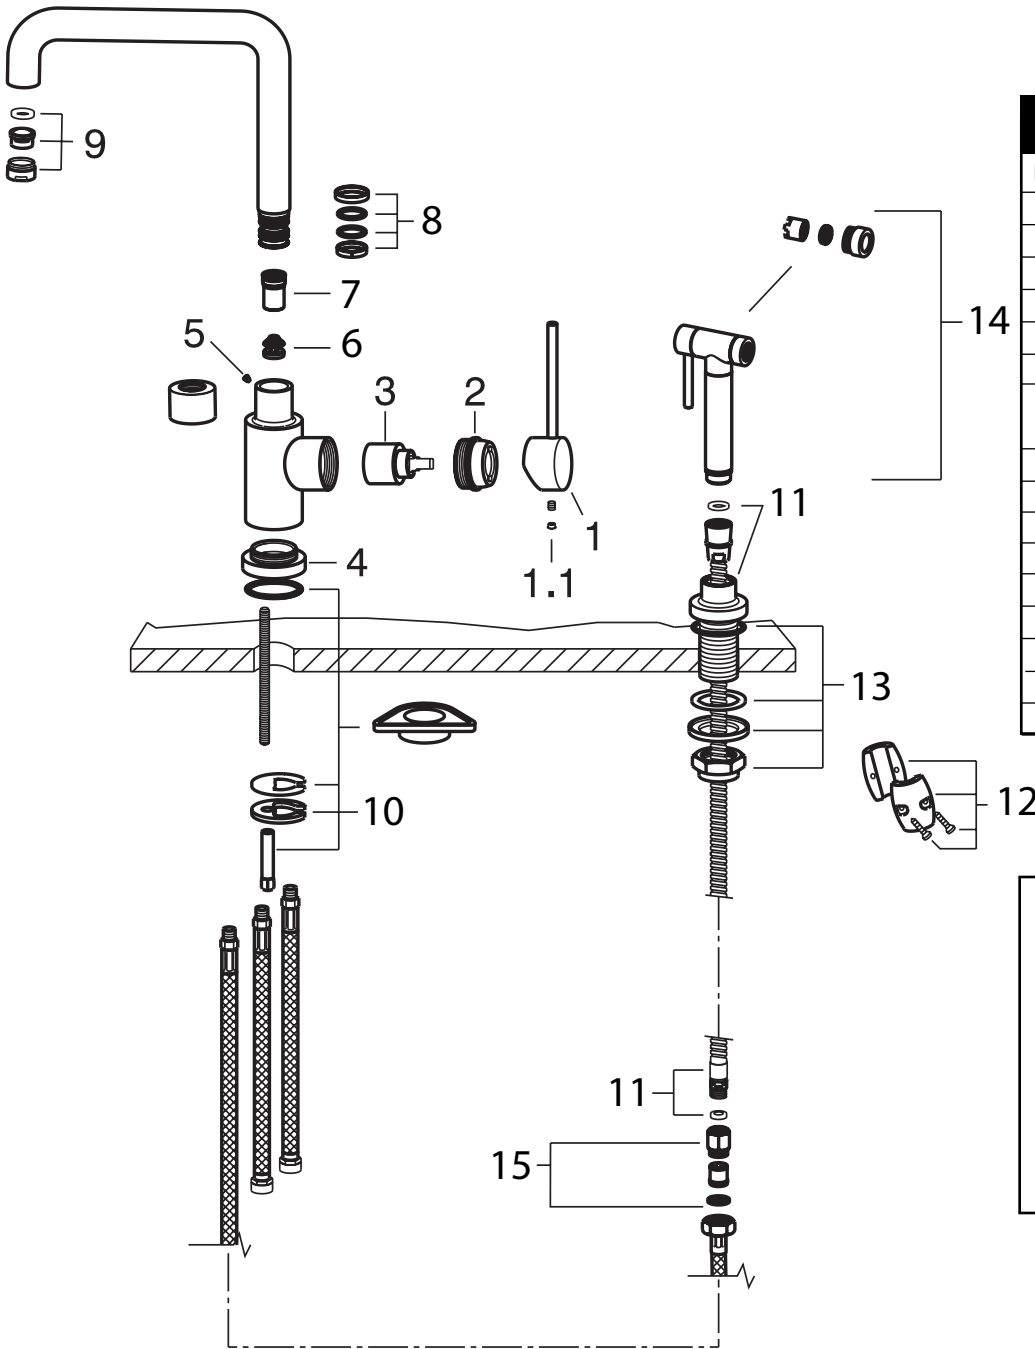

### FEATURES

- Solid brass body and all-metal side spray
- Ceramic disk cartridge
- Extra long supply lines
- 2.2 GPM flow rate
- Installation in a 1-3/8" hole
- Color coded hot and cold supply lines
- 360 degree spout swivel
- 2-1/2" backsplash clearance off center
- 1-7/8" maximum deck thickness

### NOMINAL DIMENSIONS

REACH	SPOUT HEIGHT	FAUCET HEIGHT
10"	9-1/2"	12-3/8"

See next page for exploded parts drawing and parts list.

### BLANCO AMERICA

800.451.5782

www.blancoamerica.com

© 2013 BLANCO AMERICA

7/13

SPEC-003

Old Model #: 157-096-ST

REPAIR PART GUIDE		
Num.	Description	Part #
1	Handle - Satin Nickel	440896
1.1	Handle - Screw and Cap	440890
2	Cartridge Lock Nut	441862
3	Cartridge	440877
4	Base - Satin Nickel	441864
5	Body set screw	441745
6	Diverter Tool for Diverter	440881 440873
7	Brass bushing	441898
8	Spout - Ring set	441744
9	Aerator kit	441748
10	Mounting assembly	441899
11	Spray hose	440878
12	Weight	441917
13	Side spray - mounting hardware	441894
14	Side spray - Satin Nickel	440884
15	Check valve assembly	441874