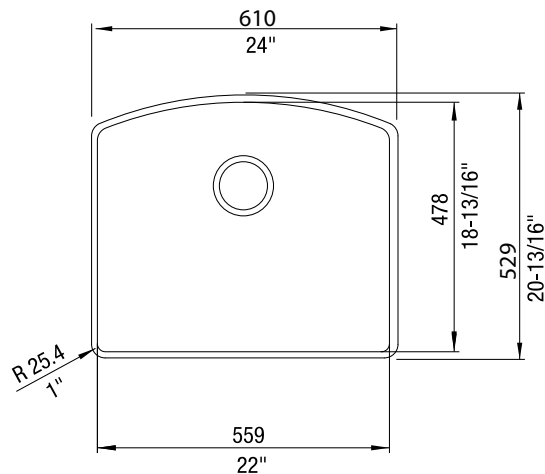

#### NOMINAL DIMENSIONS

Model 440176 shown

OVERALL	CUTOUT SIZE	BOWL DEPTH	DRAIN DIAMETER
24" x 20-13/16"	Template provided with approximate 1/8" reveal	10"	3-1/2"

DXF cutout templates available on our website.