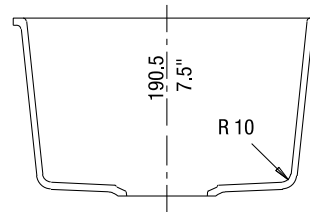

JOB INFORMATION

Job Name: _____

Contact: _____

Date Specified: _____

Specifier: _____

Contractor: _____

NOMINAL DIMENSIONS

Model 513422 shown

OVERALL	CUT OUT SIZE	BOWL DEPTH	DRAIN
13-3/4" x 18"	Template provided with approximate 1/8" reveal	7-1/2"	3-1/2"

DXF cutout templates available on our website.

BLANCO AMERICA

800.451.5782
 www.blancoamerica.com