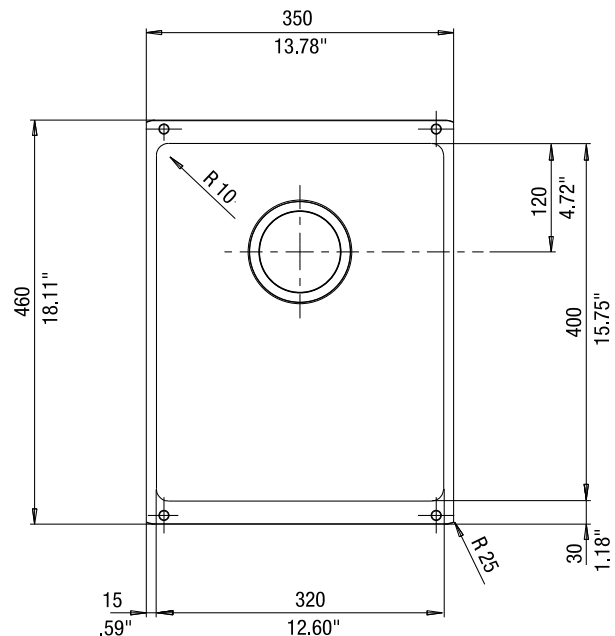

FEATURED MODEL

513422 Medium Bowl, 7-1/2" bowl depth, WHITE

ADDITIONAL MODELS

- 513423 Medium Bowl, 7-1/2" bowl depth, BISCUIT
- 513424 Medium Bowl, 7-1/2" bowl depth, ANTHRACITE
- 513425 Medium Bowl, 7-1/2" bowl depth, METALLIC GRAY
- 515653 Medium Bowl, 7-1/2" bowl depth, CAFE BROWN
- 517110 Medium Bowl, 7-1/2" bowl depth, BISCOTTI
- 517676 Medium Bowl, 7-1/2" bowl depth, TRUFFLE
- 519048 Medium Bowl, 7-1/2" bowl depth, CINDER

JOB INFORMATION

Job Name: _____

Contact: _____

Date Specified: _____

Specifier: _____

Contractor: _____

NOMINAL DIMENSIONS

Model 513422 shown

OVERALL	CUT OUT SIZE	BOWL DEPTH	DRAIN
13-3/4" x 18"	Template provided with approximate 1/8" reveal	7-1/2"	3-1/2"

DXF cutout templates available on our website.

BLANCO AMERICA

800.451.5782
 www.blancoamerica.com