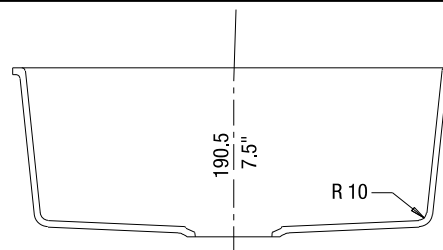

JOB INFORMATION

Job Name: _____

Contact: _____

Date Specified: _____

Specifier: _____

Contractor: _____

NOMINAL DIMENSIONS

Model 513428 shown

OVERALL	CUT OUT SIZE	BOWL DEPTH	DRAIN
20-3/4" x 18"	Template provided with approximate 1/8" reveal	7-1/2"	3-1/2"

DXF cutout templates available on our website.

BLANCO AMERICA

800.451.5782
 www.blancoamerica.com