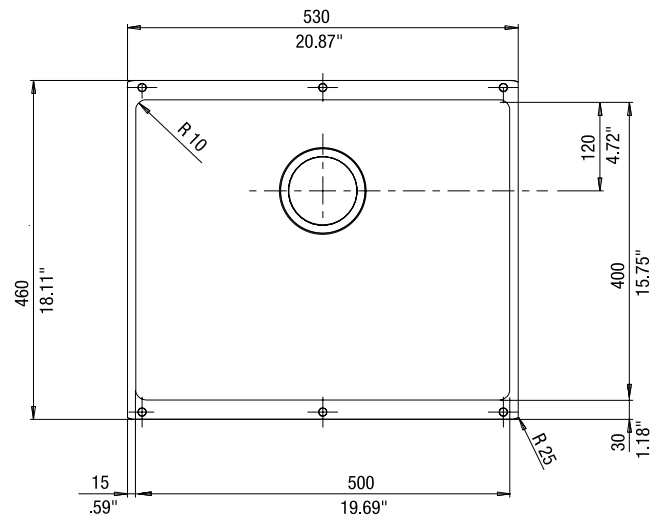

JOB INFORMATION

Job Name: _____

Contact: _____

Date Specified: _____

Specifier: _____

Contractor: _____

NOMINAL DIMENSIONS

Model 513428 shown

OVERALL	CUT OUT SIZE	BOWL DEPTH	DRAIN
20-3/4" x 18"	Template provided with approximate 1/8" reveal	7-1/2"	3-1/2"

DXF cutout templates available on our website.

BLANCO AMERICA

800.451.5782
 www.blancoamerica.com