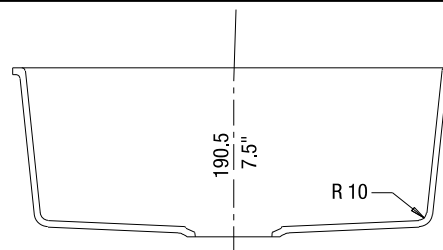

OVERALL	CUT OUT SIZE	BOWL DEPTH	DRAIN
20-3/4" x 18"	Template provided with approximate 1/8" reveal	7-1/2"	3-1/2"

DXF cutout templates available on our website.

**BLANCO AMERICA**

800.451.5782  
 www.blancoamerica.com