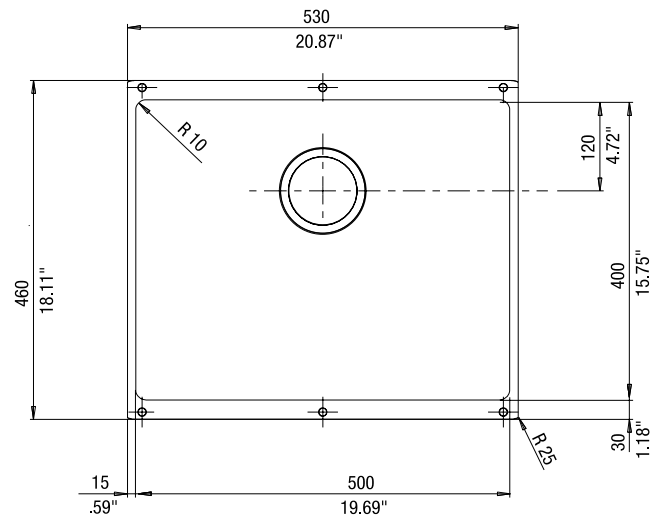

**JOB INFORMATION**

Job Name: \_\_\_\_\_

Contact: \_\_\_\_\_

Date Specified: \_\_\_\_\_

Specifier: \_\_\_\_\_

Contractor: \_\_\_\_\_

**NOMINAL DIMENSIONS**

Model 513428 shown

OVERALL	CUT OUT SIZE	BOWL DEPTH	DRAIN
20-3/4" x 18"	Template provided with approximate 1/8" reveal	7-1/2"	3-1/2"

DXF cutout templates available on our website.

**BLANCO AMERICA**

800.451.5782  
 www.blancoamerica.com