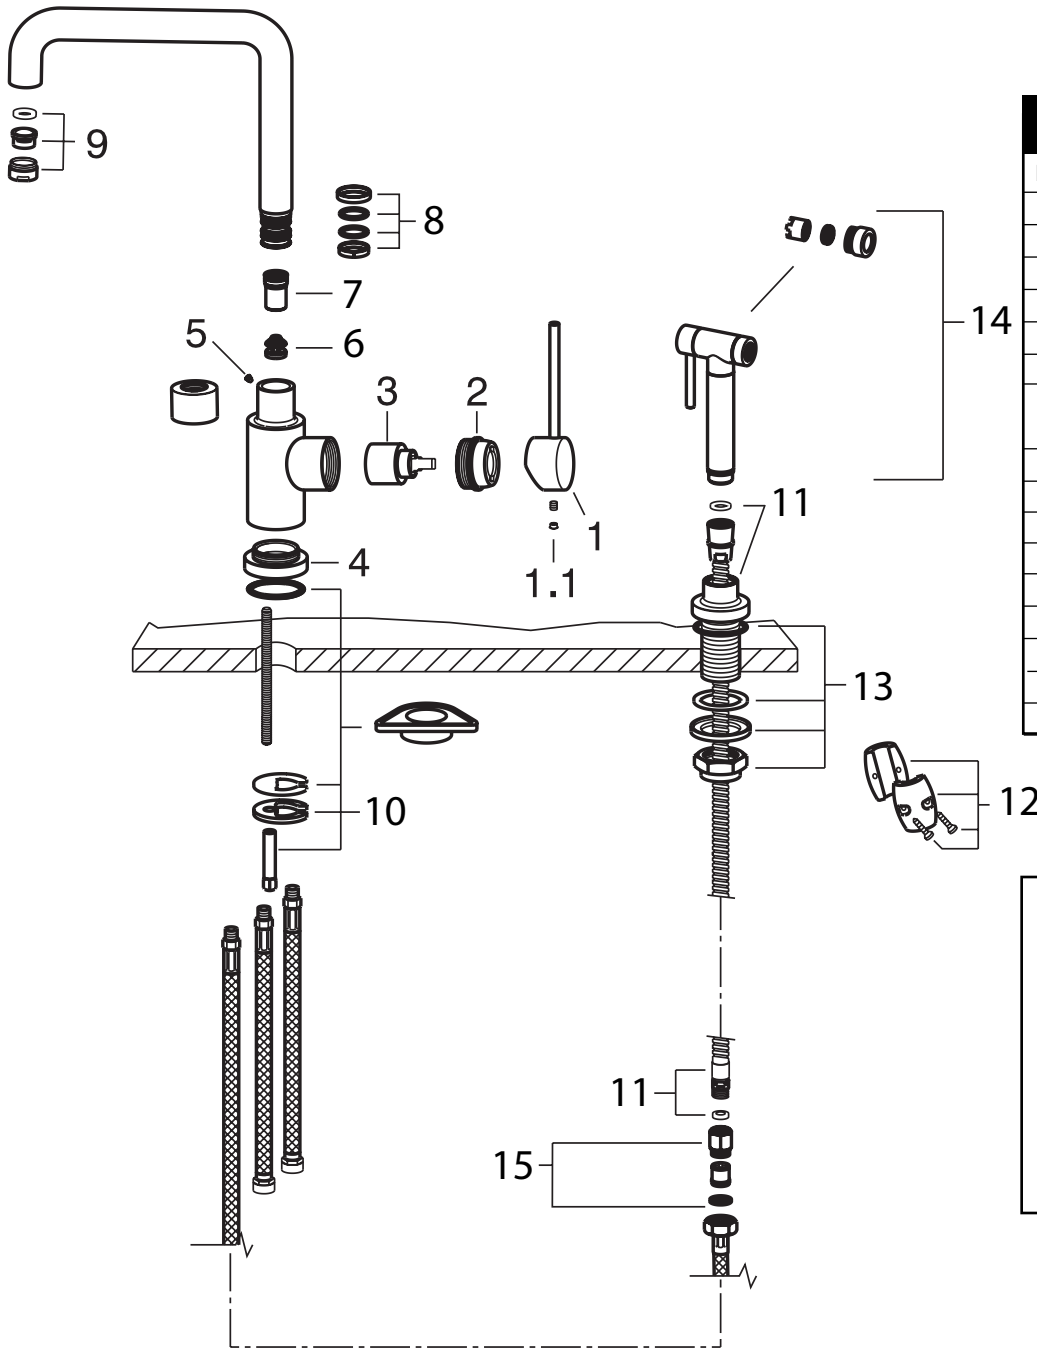

Old Model #: 157-096-CR, ANTH

REPAIR PART GUIDE		
Num.	Description	Part #
1	Handle - Chrome	440895
1.1	Handle - Screw and Cap	440889
2	Cartridge Lock Nut	441861
3	Cartridge	440877
4	Base - Chrome	441863
5	Body set screw	441745
6	Diverter Tool for Diverter	440881 440873
7	Brass bushing	441898
8	Spout - Ring set	441744
9	Aerator kit	440766
10	Mounting assembly	441899
11	Spray hose	440878
12	Weight	441917
13	Side spray - mounting hardware	441894
14	Side spray - Chrome/Anthracite	440882
15	Check valve assembly	441874