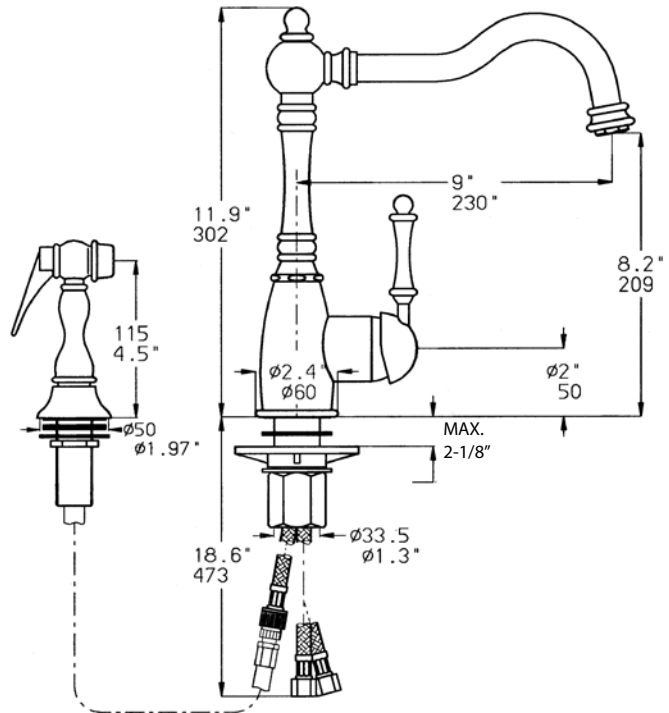

FEATURED MODEL

440686 Side Spray, CHROME

ADDITIONAL MODELS

440685 Side Spray, SATIN NICKEL

441189 Side Spray, CAFE BROWN

FEATURES

- Solid brass body and all metal side spray
- Ceramic disk cartridge
- Extra long supply lines
- 2.2 GPM flow rate
- Installation in a 1-3/8" hole
- Color coded hot and cold supply lines
- 360 degree spout swivel
- 2-1/8" maximum deck thickness

JOB INFORMATION

Job Name: _____

Contact: _____

Date Specified: _____

Specifier: _____

Contractor: _____

Model 440686 shown

NOMINAL DIMENSIONS

| REACH | SPOUT HEIGHT | FAUCET HEIGHT |
|-------|--------------|---------------|
| 9" | 8-1/4" | 12" |

See next page for exploded parts drawing and parts list.

BLANCO AMERICA

800.451.5782

www.blancoamerica.com

© 2013 BLANCO AMERICA

11/14

SPEC-004

Old Model #: 157-052-CR

| REPAIR PART GUIDE | | |
|-------------------|---------------------------|--------|
| Num. | Description | Part # |
| 1 | Handle - Chrome | 441846 |
| 1.1 | Handle - Screw | 441806 |
| 2 | Cartridge Cap | 441808 |
| 3 | Cartridge Lock Nut | 441809 |
| 4 | Cartridge | 440768 |
| 5 | Diverter | 440765 |
| | Tool for Diverter | 440753 |
| 6 | O-ring set w/ spout screw | 441849 |
| 7 | Mounting nut assembly | 441835 |
| 8 | Aerator set | 440766 |
| 9 | Side spray - Chrome | 440743 |
| 9.1 | Fiber washer | 440759 |
| 9.2 | Side spray base - Chrome | 440018 |