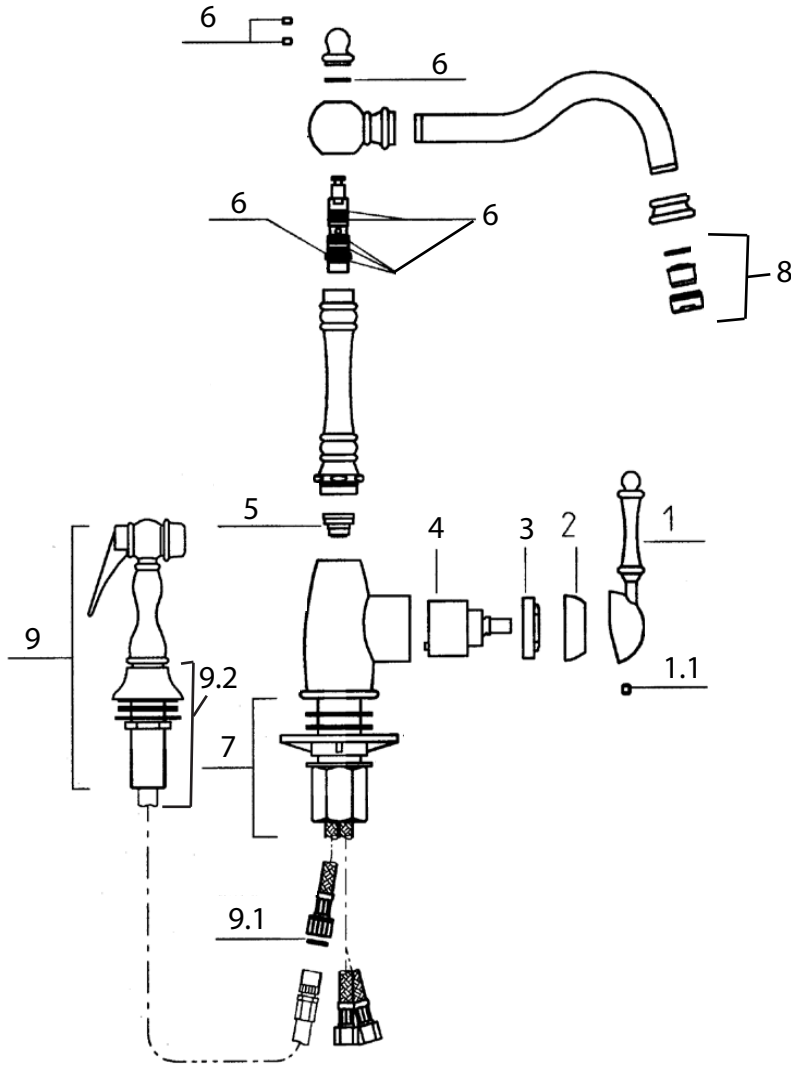

FEATURED MODEL

440686 Side Spray, CHROME

ADDITIONAL MODELS

440685 Side Spray, SATIN NICKEL

441189 Side Spray, CAFE BROWN

FEATURES

- Solid brass body and all metal side spray
- Ceramic disk cartridge
- Extra long supply lines
- 2.2 GPM flow rate
- Installation in a 1-3/8" hole
- Color coded hot and cold supply lines
- 360 degree spout swivel
- 2-1/8" maximum deck thickness

JOB INFORMATION

Job Name: _____

Contact: _____

Date Specified: _____

Specifier: _____

Contractor: _____

Model 440686 shown

NOMINAL DIMENSIONS

| REACH | SPOUT HEIGHT | FAUCET HEIGHT |
|-------|--------------|---------------|
| 9" | 8-1/4" | 12" |

See next page for exploded parts drawing and parts list.

BLANCO AMERICA

800.451.5782

www.blancoamerica.com

© 2013 BLANCO AMERICA

11/14

SPEC-004

Old Model #: 157-052-CR

| REPAIR PART GUIDE | | |
|-------------------|---------------------------|--------|
| Num. | Description | Part # |
| 1 | Handle - Chrome | 441846 |
| 1.1 | Handle - Screw | 441806 |
| 2 | Cartridge Cap | 441808 |
| 3 | Cartridge Lock Nut | 441809 |
| 4 | Cartridge | 440768 |
| 5 | Diverter | 440765 |
| | Tool for Diverter | 440753 |
| 6 | O-ring set w/ spout screw | 441849 |
| 7 | Mounting nut assembly | 441835 |
| 8 | Aerator set | 440766 |
| 9 | Side spray - Chrome | 440743 |
| 9.1 | Fiber washer | 440759 |
| 9.2 | Side spray base - Chrome | 440018 |