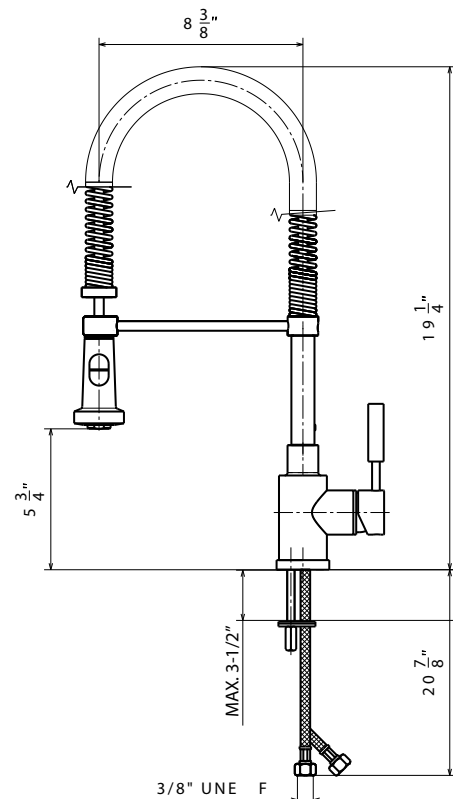

### FEATURES

- Solid brass body and pull-down handspray
- Ceramic disk cartridge
- Extra long supply lines
- 2.2 GPM flow rate
- Installation in a 1-3/8" hole
- Color coded hot and cold supply lines
- 5" to 6" pull down
- 360 degree spout swivel
- 3" backsplash clearance off center
- 3-1/2" maximum deck thickness

### NOMINAL DIMENSIONS

REACH	SPOUT HEIGHT	FAUCET HEIGHT
8-3/8"	5-3/4"	19-1/4"

See next page for exploded parts drawing and parts list.

**BLANCO AMERICA**

800.451.5782

www.blancoamerica.com

© 2013 BLANCO AMERICA

### REPAIR PART GUIDE

Num.	Description	Part #
1, 1.1	Handle w/ screw & cap - Chrome	441859
1.1	Handle - Screw and Cap	440889
2	Cartridge Lock Nut	441861
3	Cartridge	440877
4	Round base - Chrome	441863
5	Holding screw	441745
6	O-ring set	441744
7	Mounting set	441751
8, 8.1	Handspray dock station and screw	441865
8.1	Docking station screw	441867
9, 9.1, 9.2	Handspray - Chrome	440874
9.1	Flow regulator	441448
9.2	Aerator	440766
10	Pull-out hose	441737
11	Spring ring and screw - Chrome	441868
12	Flow regulator w/ check valve	441743