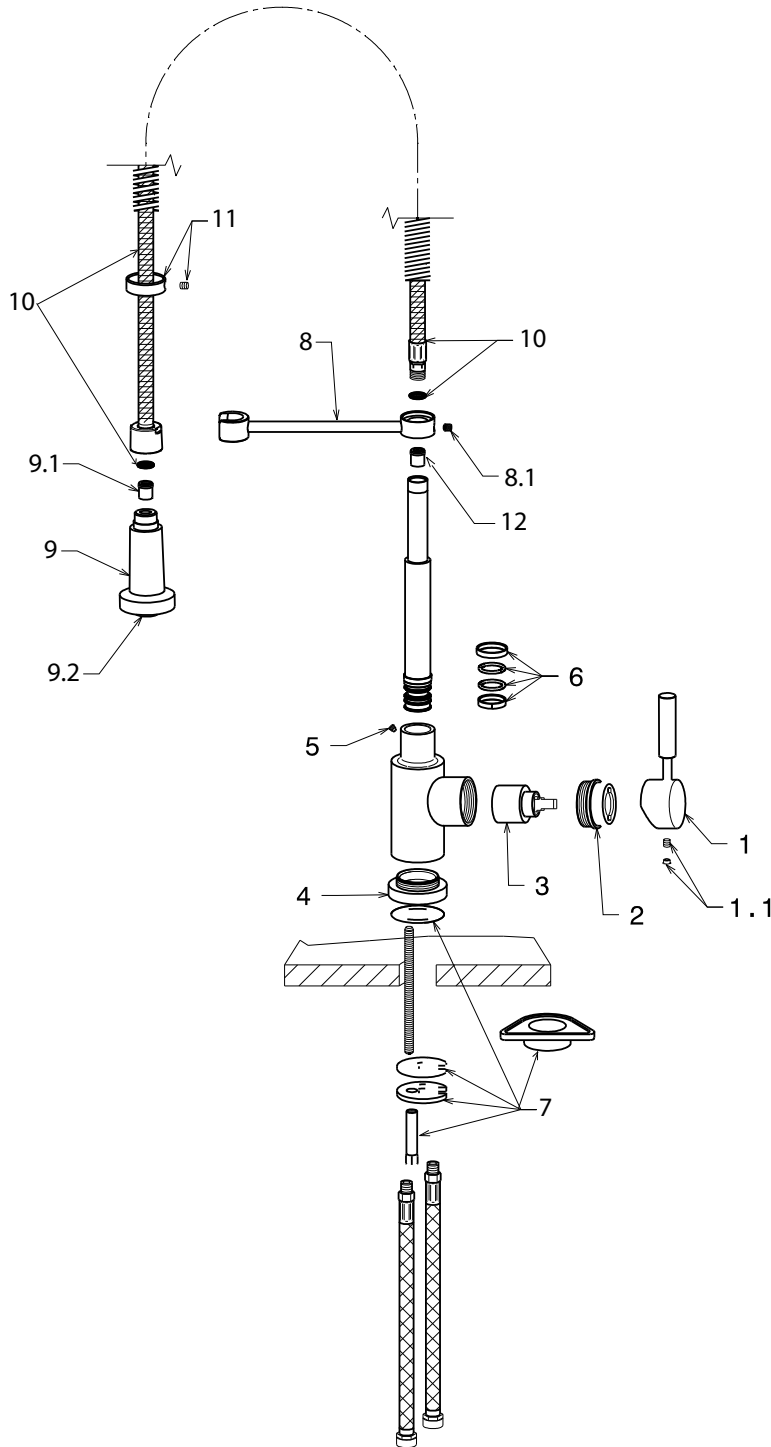

### FEATURES

- Solid brass body and pull-down handspray
- Ceramic disk cartridge
- Extra long supply lines
- 2.2 GPM flow rate
- Installation in a 1-3/8" hole
- Color coded hot and cold supply lines
- 5" to 6" pull down
- 360 degree spout swivel
- 3" backsplash clearance off center
- 3-1/2" maximum deck thickness

### NOMINAL DIMENSIONS

REACH	SPOUT HEIGHT	FAUCET HEIGHT
8-3/8"	5-3/4"	19-1/4"

See next page for exploded parts drawing and parts list.

**BLANCO AMERICA**

800.451.5782

www.blancoamerica.com

© 2013 BLANCO AMERICA

10/14

SPEC-004

Old Model #: 157-140-CR

### REPAIR PART GUIDE

Num.	Description	Part #
1, 1.1	Handle w/ screw & cap - Chrome	441859
1.1	Handle - Screw and Cap	440889
2	Cartridge Lock Nut	441861
3	Cartridge	440877
4	Round base - Chrome	441863
5	Holding screw	441745
6	O-ring set	441744
7	Mounting set	441751
8, 8.1	Handspray dock station and screw	441865
8.1	Docking station screw	441867
9, 9.1, 9.2	Handspray - Chrome	440874
9.1	Flow regulator	441448
9.2	Aerator	440766
10	Pull-out hose	441737
11	Spring ring and screw - Chrome	441868
12	Flow regulator w/ check valve	441743