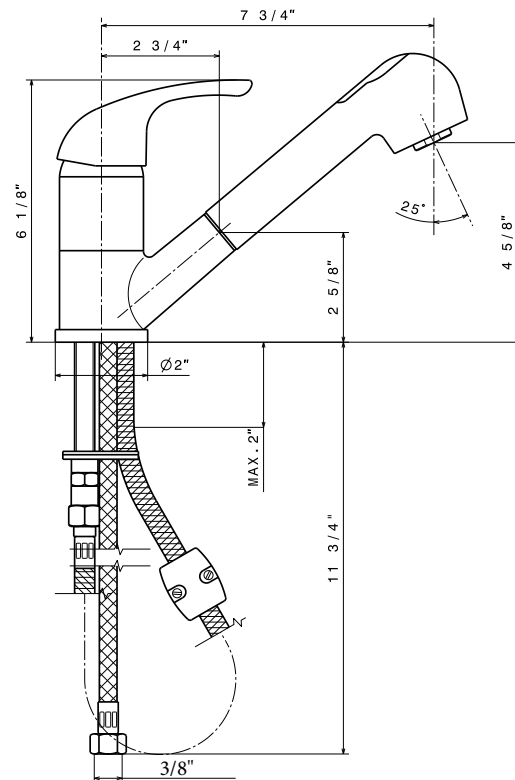

FEATURES

- Solid brass body and pull-out spray
- Ceramic disk cartridge
- Extra long supply lines
- 2.2 GPM flow rate
- Installation in a 1-3/8" hole
- Color coded hot and cold supply lines
- 120 degree spout swivel
- 2" maximum deck thickness

JOB INFORMATION

Job Name: _____

Contact: _____

Date Specified: _____

Specifier: _____

Contractor: _____

Model 440520 shown

NOMINAL DIMENSIONS

REACH	SPOUT HEIGHT	FAUCET HEIGHT
7-3/4"	4-5/8"	6-1/8"

See next page for exploded parts drawing and parts list.

BLANCO AMERICA

800.451.5782

www.blancoamerica.com

© 2013 BLANCO AMERICA

10/14

SPEC-004

Old Model #: 157-184-CB

REPAIR PART GUIDE		
Num.	Description	Part #
1, 1.1	Handle - Cafe Brown	441902
1.1	Handle screw and cap	440889
2	Cartridge - Cap	441909
3	Cartridge Lock Nut	441914
4	Cartridge	441058
5, 5.1	Handspray - Cafe Brown	441061
5.1	Flow regulator 2.2	441448
6	Ring set	441915
7	Hose kit	441111
7.1	Flow regulator/check valve	441713
8	Mounting set	441918
9	Weight	441917