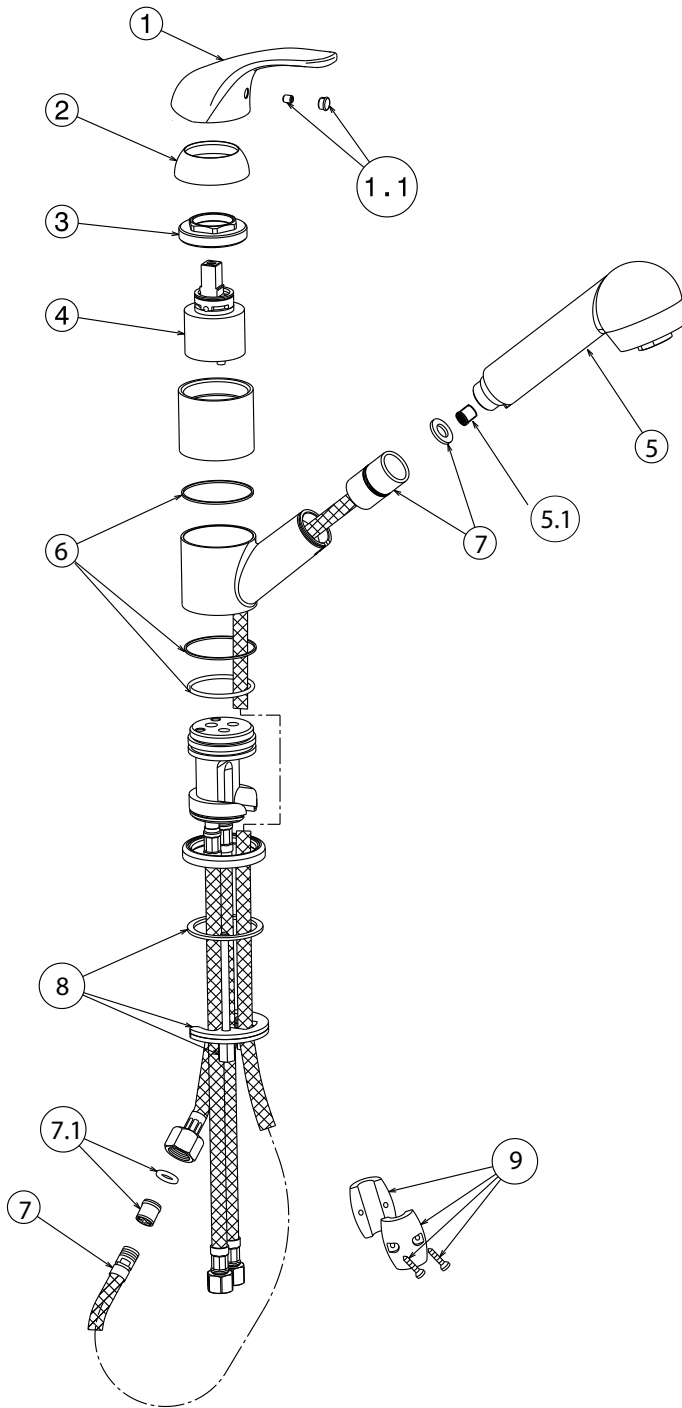

FEATURES

- Solid brass body and pull-out spray
- Ceramic disk cartridge
- Extra long supply lines
- 2.2 GPM flow rate
- Installation in a 1-3/8" hole
- Color coded hot and cold supply lines
- 120 degree spout swivel
- 2" maximum deck thickness

JOB INFORMATION

Job Name: _____

Contact: _____

Date Specified: _____

Specifier: _____

Contractor: _____

Model 440520 shown

NOMINAL DIMENSIONS

REACH	SPOUT HEIGHT	FAUCET HEIGHT
7-3/4"	4-5/8"	6-1/8"

See next page for exploded parts drawing and parts list.

BLANCO AMERICA

800.451.5782

www.blancoamerica.com

© 2013 BLANCO AMERICA

10/14

SPEC-004

Old Model #: 157-184-CB

REPAIR PART GUIDE		
Num.	Description	Part #
1, 1.1	Handle - Cafe Brown	441902
1.1	Handle screw and cap	440889
2	Cartridge - Cap	441909
3	Cartridge Lock Nut	441914
4	Cartridge	441058
5, 5.1	Handspray - Cafe Brown	441061
5.1	Flow regulator 2.2	441448
6	Ring set	441915
7	Hose kit	441111
7.1	Flow regulator/check valve	441713
8	Mounting set	441918
9	Weight	441917