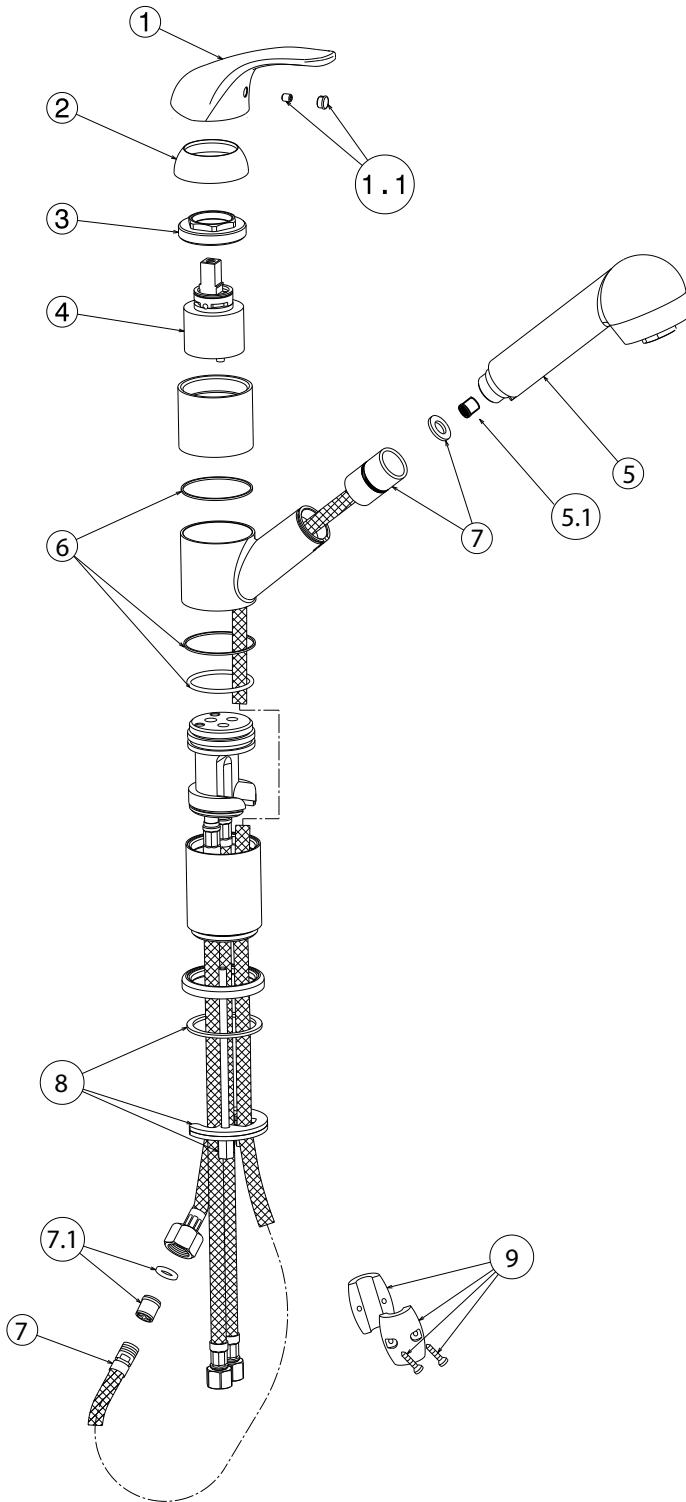

### FEATURES

- Solid brass body and pull-out spray
- Ceramic disk cartridge
- Extra long supply lines
- 2.2 GPM flow rate
- Installation in a 1-3/8" hole
- Color coded hot and cold supply lines
- 120 degree spout swivel
- 1-1/2" maximum deck thickness

### NOMINAL DIMENSIONS

REACH	SPOUT HEIGHT	FAUCET HEIGHT
7-3/4"	6-7/8"	8-1/2"

See next page for exploded parts drawing and parts list.

**BLANCO AMERICA**

800.451.5782

www.blancoamerica.com

© 2013 BLANCO AMERICA

10/14

SPEC-004

Old Model #: 157-183-CB

REPAIR PART GUIDE		
Num.	Description	Part #
1,1.1	Handle - Cafe Brown	441902
1.1	Handle screw and cap	440889
2	Cartridge - Cap	441909
3	Cartridge Lock Nut	441914
4	Cartridge	441058
5,5.1	Handspray - Cafe Brown	441061
5.1	Flow regulator 2.2	441448
6	Ring set	441915
7	Hose kit	441111
7.1	Flow regulator/check valve	441713
8	Mounting set	441916
9	Weight	441917