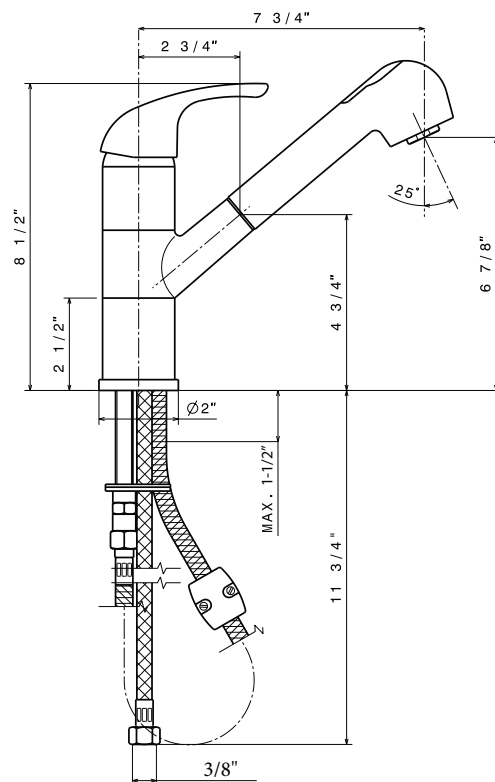

### FEATURES

- Solid brass body and pull-out spray
- Ceramic disk cartridge
- Extra long supply lines
- 2.2 GPM flow rate
- Installation in a 1-3/8" hole
- Color coded hot and cold supply lines
- 120 degree spout swivel
- 1-1/2" maximum deck thickness

### NOMINAL DIMENSIONS

REACH	SPOUT HEIGHT	FAUCET HEIGHT
7-3/4"	6-7/8"	8-1/2"

See next page for exploded parts drawing and parts list.

**BLANCO AMERICA**

800.451.5782

www.blancoamerica.com

© 2013 BLANCO AMERICA

10/14

SPEC-004

Old Model #: 157-183-CB

REPAIR PART GUIDE		
Num.	Description	Part #
1,1.1	Handle - Cafe Brown	441902
1.1	Handle screw and cap	440889
2	Cartridge - Cap	441909
3	Cartridge Lock Nut	441914
4	Cartridge	441058
5,5.1	Handspray - Cafe Brown	441061
5.1	Flow regulator 2.2	441448
6	Ring set	441915
7	Hose kit	441111
7.1	Flow regulator/check valve	441713
8	Mounting set	441916
9	Weight	441917