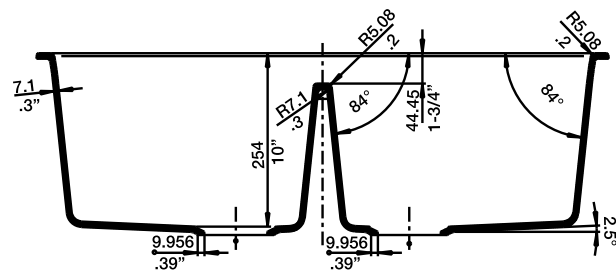

BLANCO AMERICA

800.451.5782

www.blancoamerica.com

© 2013 BLANCO AMERICA

6/13

SPEC-003