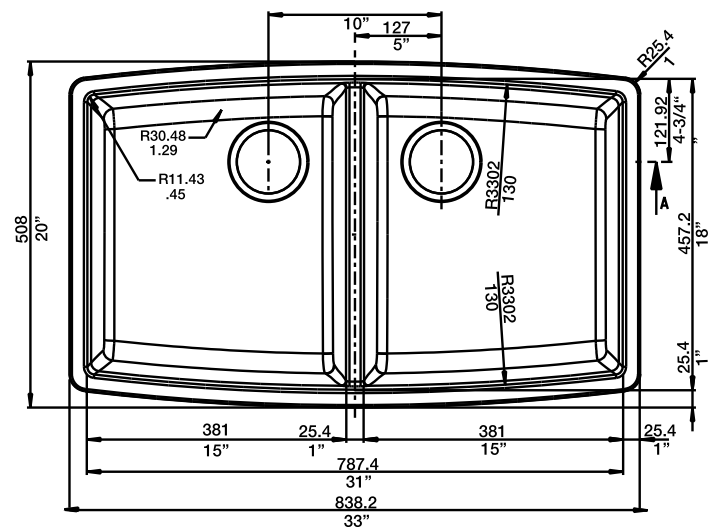

JOB INFORMATION

- Job Name: _____
- Contact: _____
- Date Specified: _____
- Specifier: _____
- Contractor: _____

NOMINAL DIMENSIONS

Model 440069 shown

OVERALL	CUT OUT SIZE	BOWL DEPTH		DRAIN
		LEFT	RIGHT	
33" x 20"	Template provided with approximate 1/8" reveal	10"	10"	3-1/2"

DXF cutout templates available on our website.

BLANCO AMERICA

800.451.5782

www.blancoamerica.com

© 2013 BLANCO AMERICA

6/13

SPEC-003