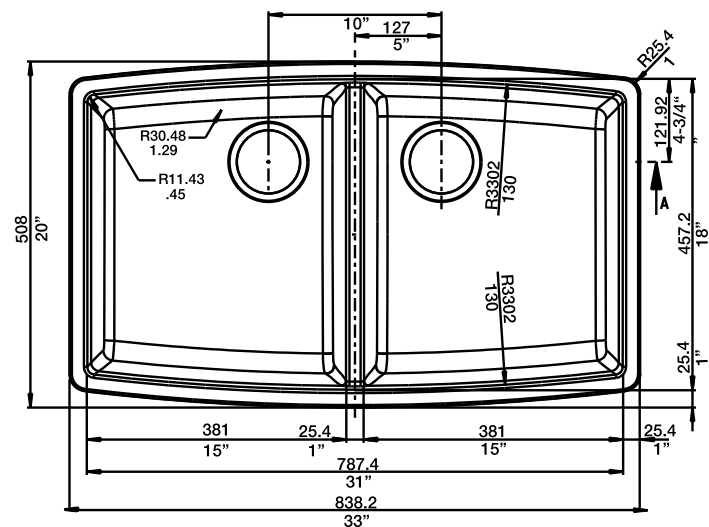

#### NOMINAL DIMENSIONS

Model 440069 shown

OVERALL	CUT OUT SIZE	BOWL DEPTH		DRAIN
		LEFT	RIGHT	
33" x 20"	Template provided with approximate 1/8" reveal	10"	10"	3-1/2"

DXF cutout templates available on our website.