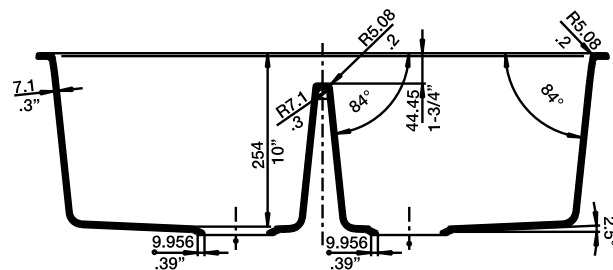

#### NOMINAL DIMENSIONS

Model 440069 shown

OVERALL	CUT OUT SIZE	BOWL DEPTH		DRAIN
		LEFT	RIGHT	
33" x 20"	Template provided with approximate 1/8" reveal	10"	10"	3-1/2"

DXF cutout templates available on our website.