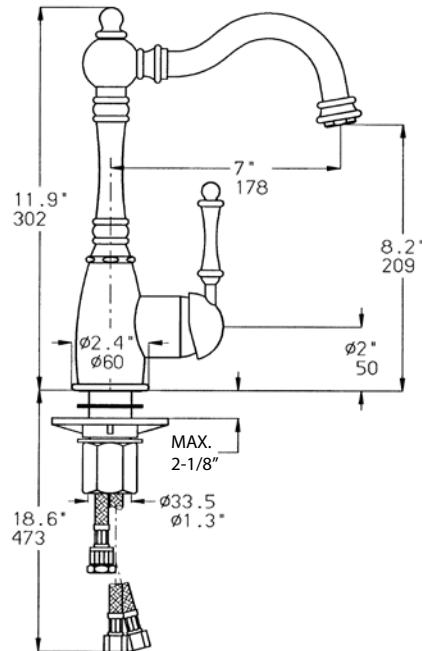

FEATURED MODEL

441188 Bar, CAFE BROWN

ADDITIONAL MODELS

440677 Bar, SATIN NICKEL

440678 Bar, CHROME

FEATURES

- Solid brass body
- Ceramic disk cartridge
- Extra long supply lines
- 2.2 GPM flow rate
- Installation in a 1-3/8" hole
- Color coded hot and cold supply lines
- 360 degree spout swivel
- 2-1/8" maximum deck thickness

JOB INFORMATION

Job Name: _____

Contact: _____

Date Specified: _____

Specifier: _____

Contractor: _____

Model 441188 shown

NOMINAL DIMENSIONS

REACH	SPOUT HEIGHT	FAUCET HEIGHT
7"	8-1/4"	12"

See next page for exploded parts drawing and parts list.

BLANCO AMERICA

800.451.5782

www.blancoamerica.com

© 2013 BLANCO AMERICA

11/14

SPEC-004

REPAIR PART GUIDE

Num.	Description	Part #
1	Handle - Cafe Brown	441847
1.1	Handle - Screw	441806
2	Cartridge Cap	441848
3	Cartridge Lock Nut	441809
4	Cartridge	440768
5	O-ring set w/ spout screw	441849
6	Mounting nut assembly	441835
7	Aerator set	441792