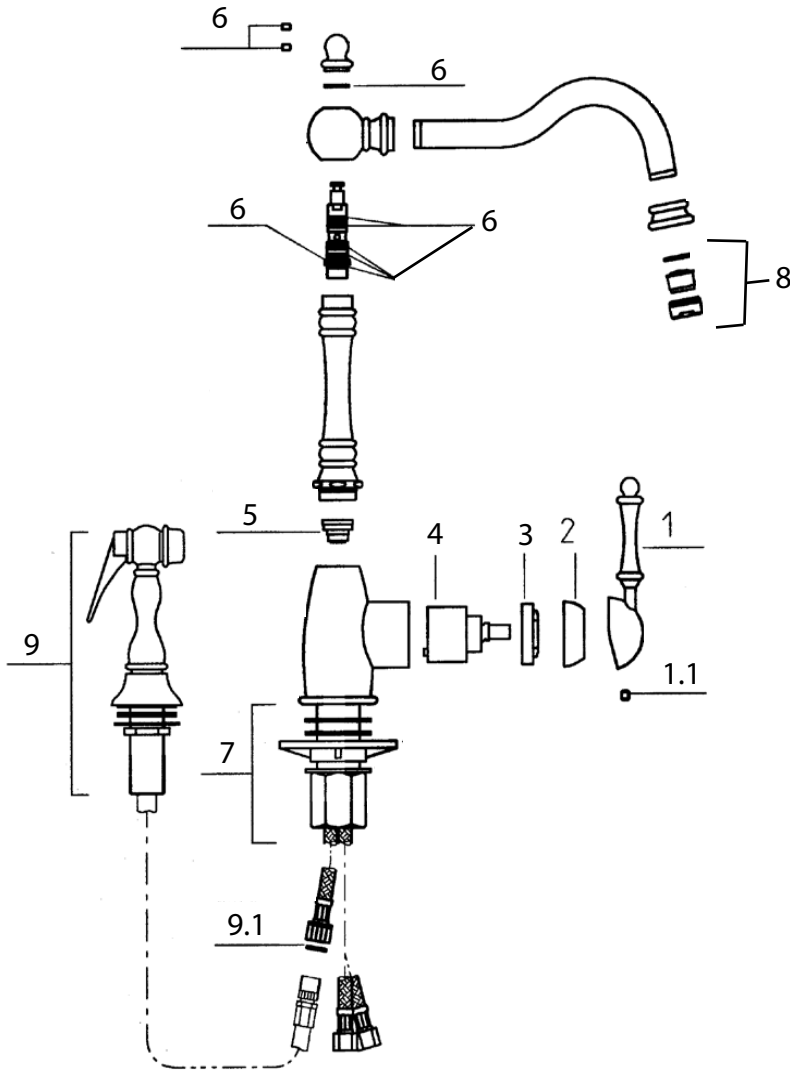

FEATURED MODEL

441189 Side Spray, CAFE BROWN

ADDITIONAL MODELS

440685 Side Spray, SATIN NICKEL

440686 Side Spray, CHROME

FEATURES

- Solid brass body and all metal side spray
- Ceramic disk cartridge
- Extra long supply lines
- 2.2 GPM flow rate
- Installation in a 1-3/8" hole
- Color coded hot and cold supply lines
- 360 degree spout swivel
- 2-1/8" maximum deck thickness

JOB INFORMATION

Job Name: _____

Contact: _____

Date Specified: _____

Specifier: _____

Contractor: _____

Model 441189 shown

NOMINAL DIMENSIONS

REACH	SPOUT HEIGHT	FAUCET HEIGHT
9"	8-1/4"	12"

See next page for exploded parts drawing and parts list.

BLANCO AMERICA

800.451.5782

www.blancoamerica.com

© 2013 BLANCO AMERICA

11/14

SPEC-004

REPAIR PART GUIDE		
Num.	Description	Part #
1	Handle - Cafe Brown	441847
1.1	Handle - Screw	441806
2	Cartridge Cap	441848
3	Cartridge Lock Nut	441809
4	Cartridge	440768
5	Diverter Tool for Diverter	440765 440753
6	O-ring set w/ spout screw	441849
7	Mounting nut assembly	441835
8	Aerator set	441792
9	Side spray - Cafe Brown	441236
9.1	Fiber washer	440759