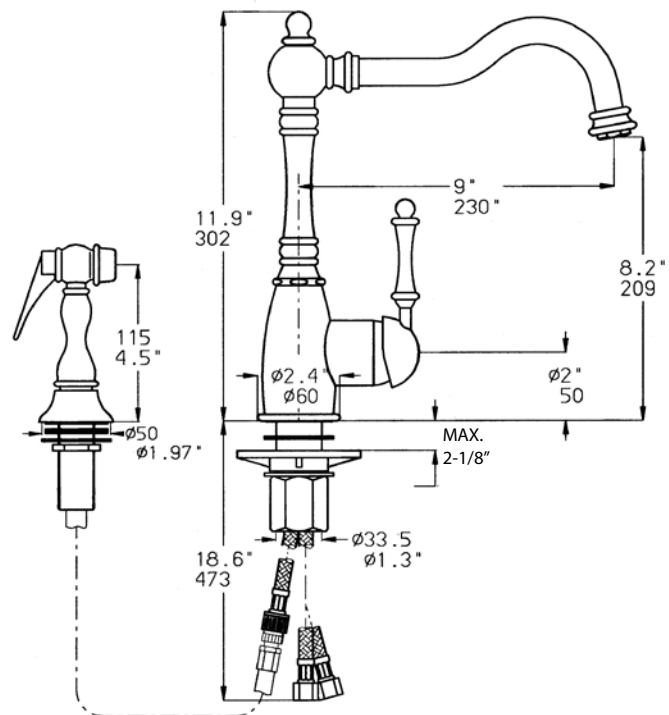

FEATURED MODEL

441189 Side Spray, CAFE BROWN

ADDITIONAL MODELS

440685 Side Spray, SATIN NICKEL

440686 Side Spray, CHROME

FEATURES

- Solid brass body and all metal side spray
- Ceramic disk cartridge
- Extra long supply lines
- 2.2 GPM flow rate
- Installation in a 1-3/8" hole
- Color coded hot and cold supply lines
- 360 degree spout swivel
- 2-1/8" maximum deck thickness

JOB INFORMATION

Job Name: _____

Contact: _____

Date Specified: _____

Specifier: _____

Contractor: _____

Model 441189 shown

NOMINAL DIMENSIONS

REACH	SPOUT HEIGHT	FAUCET HEIGHT
9"	8-1/4"	12"

See next page for exploded parts drawing and parts list.

BLANCO AMERICA

800.451.5782

www.blancoamerica.com

© 2013 BLANCO AMERICA

11/14

SPEC-004

REPAIR PART GUIDE		
Num.	Description	Part #
1	Handle - Cafe Brown	441847
1.1	Handle - Screw	441806
2	Cartridge Cap	441848
3	Cartridge Lock Nut	441809
4	Cartridge	440768
5	Diverter Tool for Diverter	440765 440753
6	O-ring set w/ spout screw	441849
7	Mounting nut assembly	441835
8	Aerator set	441792
9	Side spray - Cafe Brown	441236
9.1	Fiber washer	440759