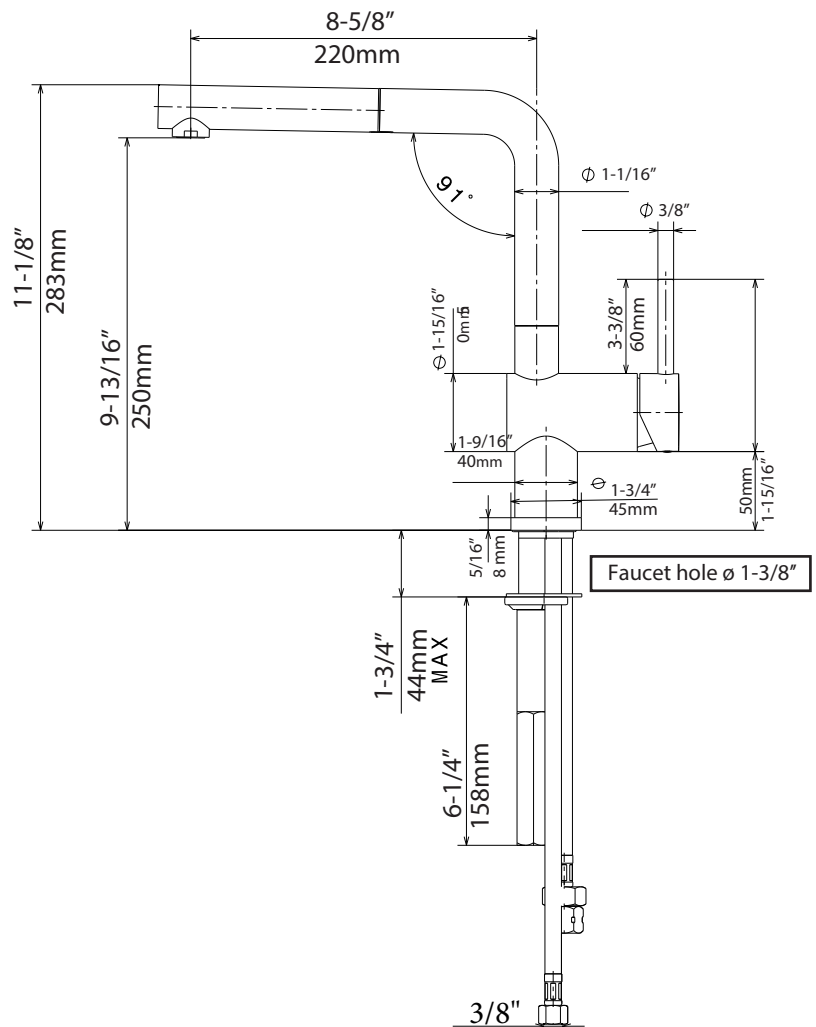

FEATURES

- Ceramic disk cartridge
- 2.2 GPM flow rate
- Pull-out single function spray
- Installation in a 1-3/8" hole
- 140 degree spout swivel
- 2" backsplash clearance off center
- 1-3/4" maximum deck thickness

JOB INFORMATION

Job Name: _____

Contact: _____

Date Specified: _____

Specifier: _____

Contractor: _____

NOMINAL DIMENSIONS

Model 441196 shown

REACH	SPOUT HEIGHT	FAUCET HEIGHT
8-1/2"	9-3/4"	11"

See next page for exploded parts drawing and parts list.

BLANCO AMERICA

800.451.5782

www.blancoamerica.com

© 2013 BLANCO AMERICA

7/13

SPEC-003

REPAIR PART GUIDE		
Num.	Description	Part #
1, 1.1	Handle - Chrome	441919
1.1	Handle screw and cap	440889
2	Cartridge Lock Nut	441924
3	Cartridge	440877
4, 5	Spout - Ring set and screw	441929
6	Base - Chrome	441930
7	Mounting assembly	441976
8	Check valve assembly 2.2 GPM	441874
9,9.1,9.2	Handspray - Chrome	441243
9.1	Aerator	441977
9.2	Flow regulator 2.2 GPM	441448
10	Spray hose	441066
11	Weight	441917