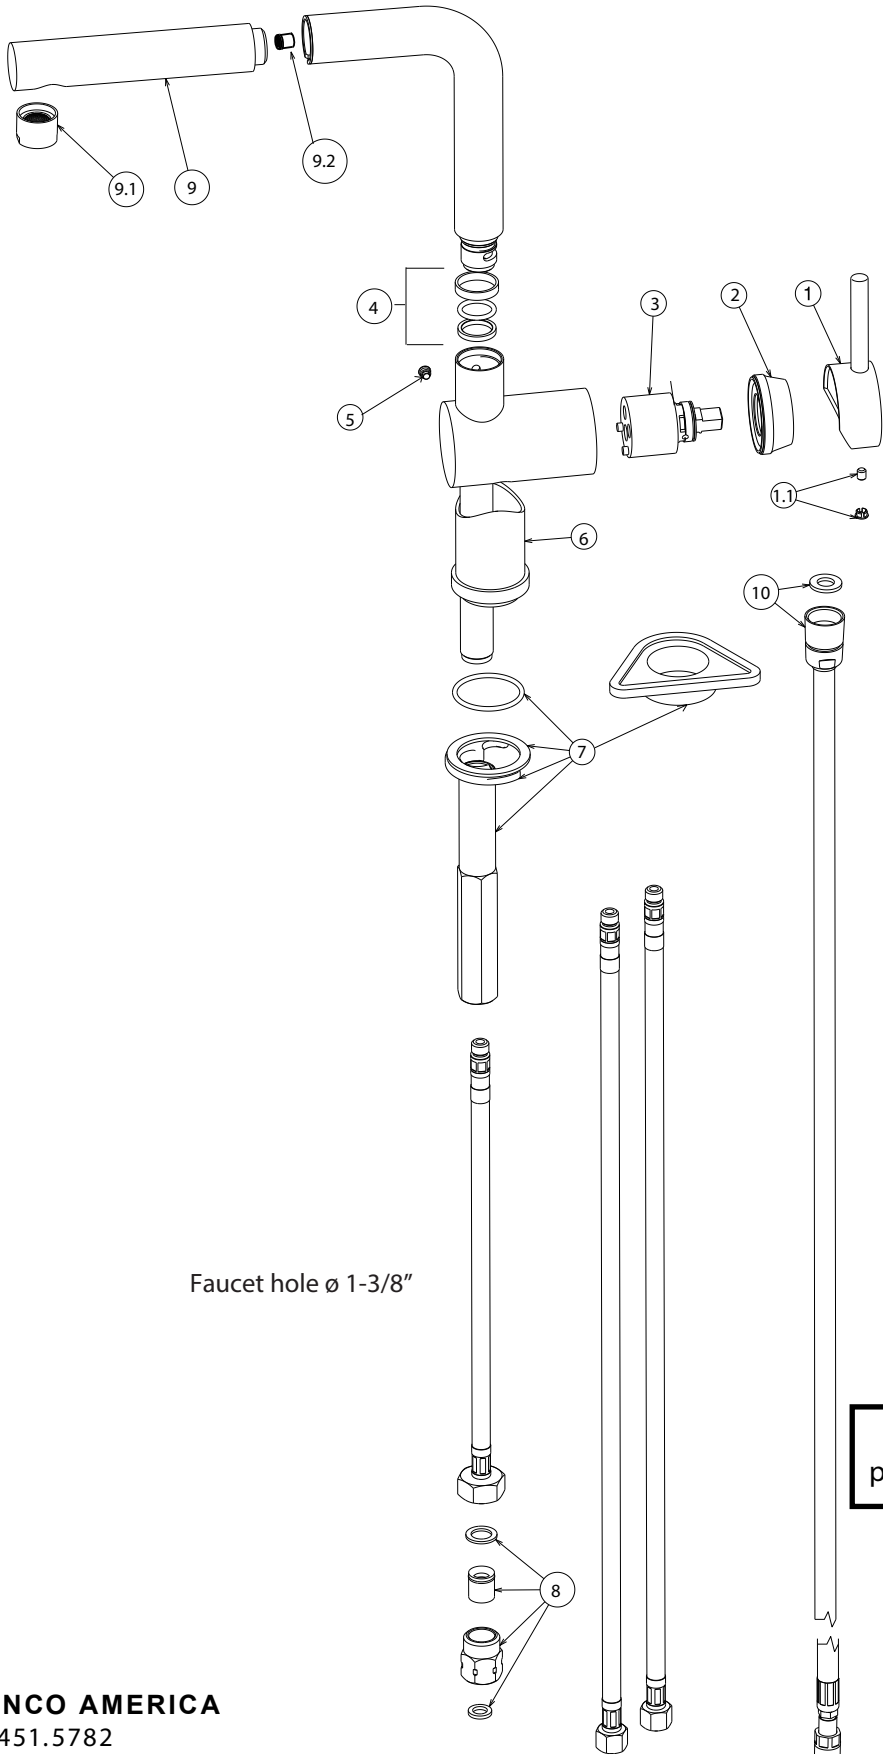

FEATURES

- Ceramic disk cartridge
- 2.2 GPM flow rate
- Pull-out single function spray
- Installation in a 1-3/8" hole
- 140 degree spout swivel
- 2" backsplash clearance off center
- 1-3/4" maximum deck thickness

REACH	SPOUT HEIGHT	FAUCET HEIGHT
8-1/2"	9-3/4"	11"

See next page for exploded parts drawing and parts list.

BLANCO AMERICA

800.451.5782

www.blancoamerica.com

© 2013 BLANCO AMERICA

7/13

SPEC-003

REPAIR PART GUIDE		
Num.	Description	Part #
1, 1.1	Handle - Chrome	441919
1.1	Handle screw and cap	440889
2	Cartridge Lock Nut	441924
3	Cartridge	440877
4, 5	Spout - Ring set and screw	441929
6	Base - Chrome	441930
7	Mounting assembly	441976
8	Check valve assembly 2.2 GPM	441874
9,9.1,9.2	Handspray - Chrome	441243
9.1	Aerator	441977
9.2	Flow regulator 2.2 GPM	441448
10	Spray hose	441066
11	Weight	441917

Faucet hole ø 1-3/8"

Need to Change a Faucet Cartridge?

Scan this QR code
to see our how-to video

For faucet technical support or questions,
please e-mail us at faucets@blancoamerica.com