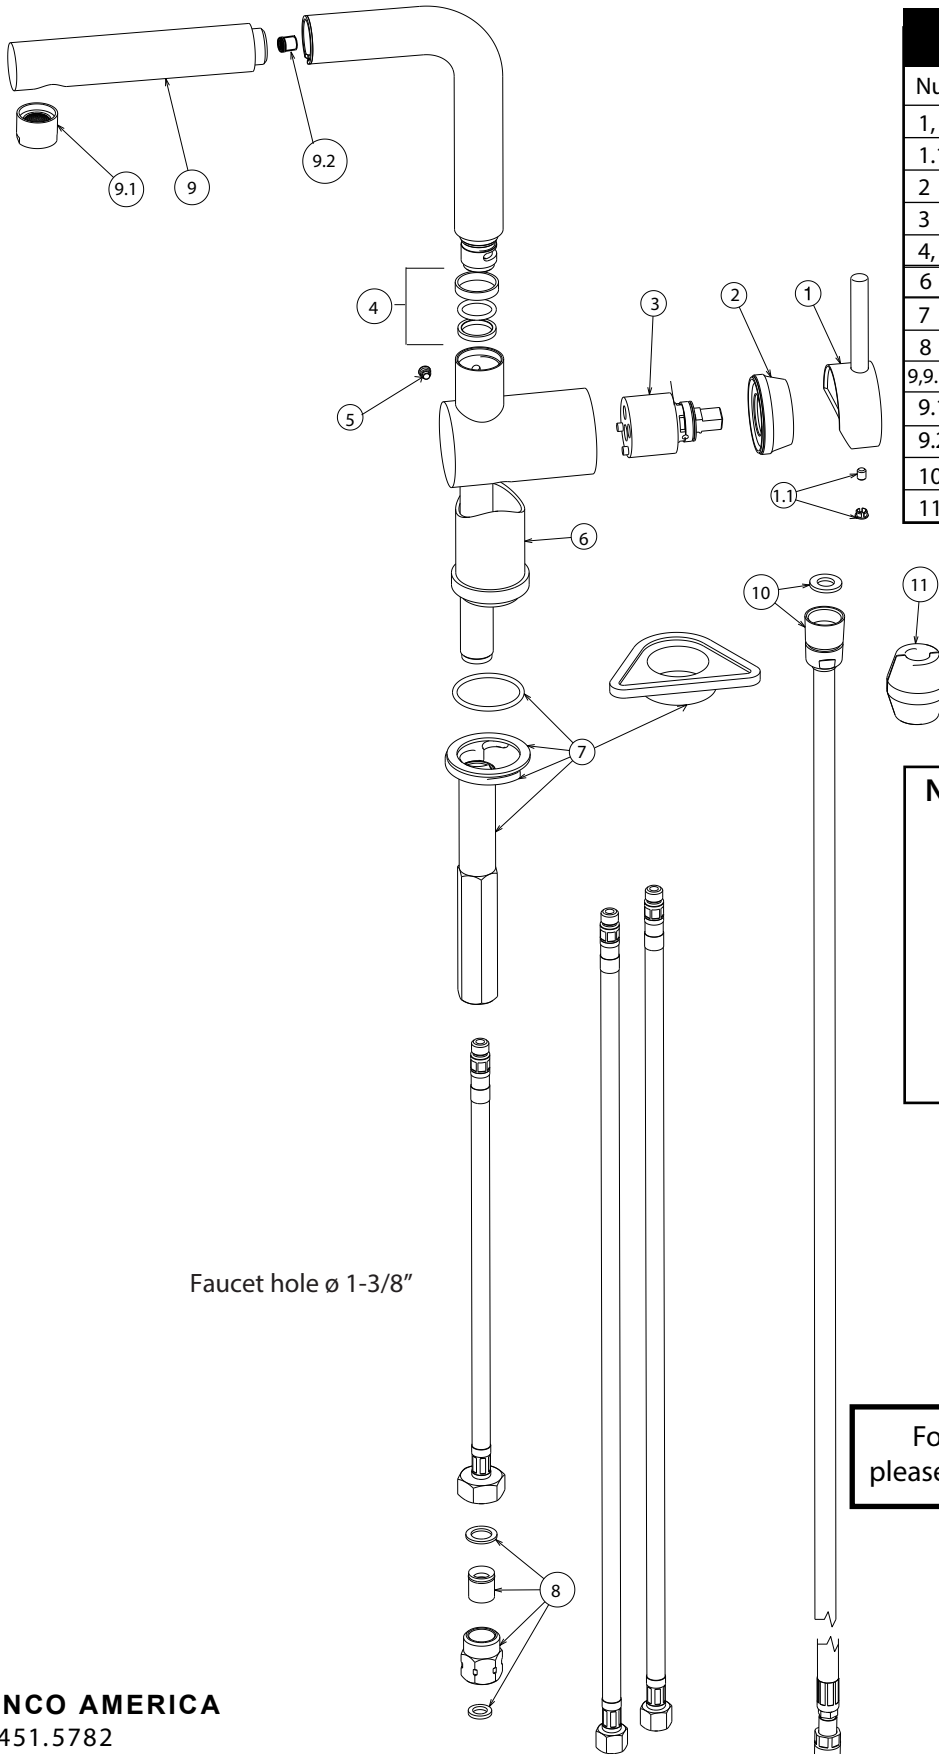

### FEATURES

- Ceramic disk cartridge
- 2.2 GPM flow rate
- Pull-out single function spray
- Installation in a 1-3/8" hole
- 140 degree spout swivel
- 2" backsplash clearance off center
- 1-3/4" maximum deck thickness

### NOMINAL DIMENSIONS

Model 441196 shown

REACH	SPOUT HEIGHT	FAUCET HEIGHT
8-1/2"	9-3/4"	11"

See next page for exploded parts drawing and parts list.

**BLANCO AMERICA**

800.451.5782

www.blancoamerica.com

© 2013 BLANCO AMERICA

10/14

SPEC-004

REPAIR PART GUIDE		
Num.	Description	Part #
1, 1.1	Handle - Satin Nickel	441920
1.1	Handle screw and cap	440890
2	Cartridge Lock Nut	441925
3	Cartridge	440877
4, 5	Spout - Ring set and screw	441929
6	Base - Satin Nickel	441972
7	Mounting assembly	441976
8	Check valve assembly 2.2 GPM	441874
9,9.1,9.2	Handspray - Satin Nickel	441244
9.1	Aerator	441978
9.2	Flow regulator 2.2 GPM	441448
10	Spray hose	441066
11	Weight	441917

Faucet hole ø 1-3/8"