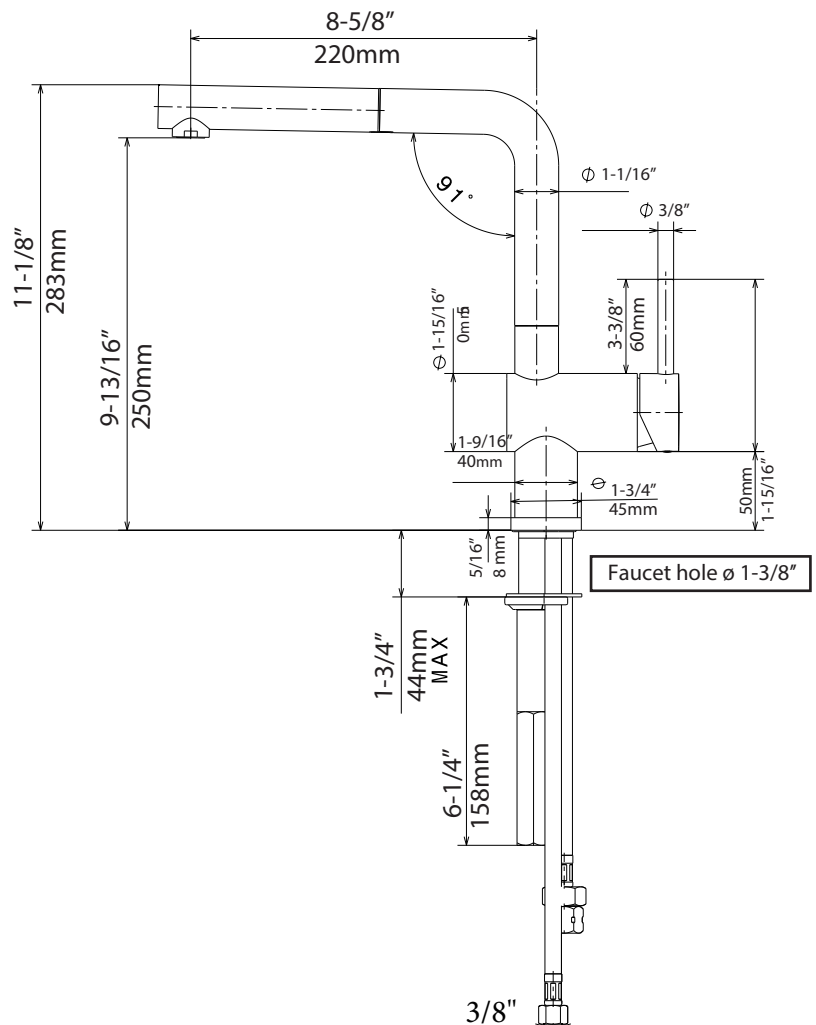

### FEATURES

- Ceramic disk cartridge
- 2.2 GPM flow rate
- Pull-out single function spray
- Installation in a 1-3/8" hole
- 140 degree spout swivel
- 2" backsplash clearance off center
- 1-3/4" maximum deck thickness

### NOMINAL DIMENSIONS

Model 441196 shown

REACH	SPOUT HEIGHT	FAUCET HEIGHT
8-1/2"	9-3/4"	11"

See next page for exploded parts drawing and parts list.

**BLANCO AMERICA**

800.451.5782

www.blancoamerica.com

© 2013 BLANCO AMERICA

10/14

SPEC-004

REPAIR PART GUIDE		
Num.	Description	Part #
1, 1.1	Handle - Satin Nickel	441920
1.1	Handle screw and cap	440890
2	Cartridge Lock Nut	441925
3	Cartridge	440877
4, 5	Spout - Ring set and screw	441929
6	Base - Satin Nickel	441972
7	Mounting assembly	441976
8	Check valve assembly 2.2 GPM	441874
9,9.1,9.2	Handspray - Satin Nickel	441244
9.1	Aerator	441978
9.2	Flow regulator 2.2 GPM	441448
10	Spray hose	441066
11	Weight	441917

Faucet hole ø 1-3/8"