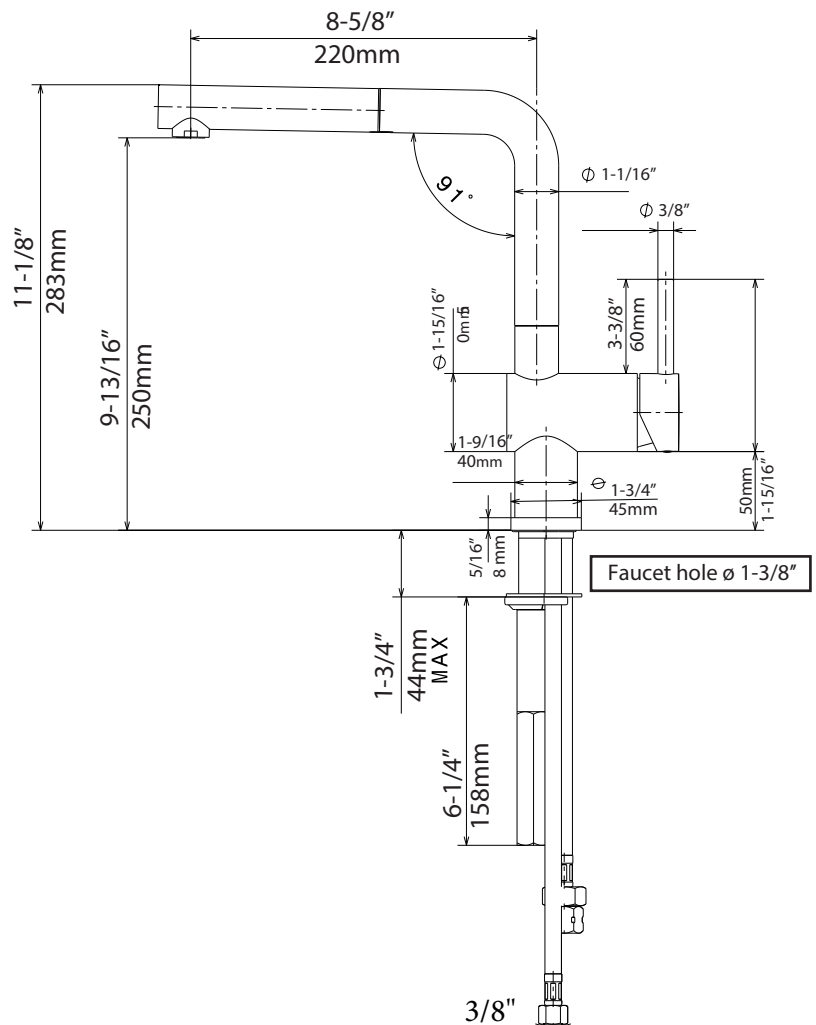

### FEATURES

- Ceramic disk cartridge
- 2.2 GPM flow rate
- Pull-out single function spray
- Installation in a 1-3/8" hole
- 140 degree spout swivel
- 2" backsplash clearance off center
- 1-3/4" maximum deck thickness

### NOMINAL DIMENSIONS

Model 441196 shown

REACH	SPOUT HEIGHT	FAUCET HEIGHT
8-1/2"	9-3/4"	11"

See next page for exploded parts drawing and parts list.

**BLANCO AMERICA**

800.451.5782

www.blancoamerica.com

© 2013 BLANCO AMERICA

10/14

SPEC-004

REPAIR PART GUIDE		
Num.	Description	Part #
1, 1.1	Handle - Cafe Brown	441921
1.1	Handle screw and cap	440889
2	Cartridge Lock Nut	441926
3	Cartridge	440877
4, 5	Spout - Ring set and screw	441929
6	Base - Cafe Brown	441973
7	Mounting assembly	441976
8	Check valve assembly 2.2 GPM	441874
9,9.1,9.2	Handspray - Cafe Brown	441242
9.1	Aerator	
9.2	Flow regulator 2.2 GPM	441448
10	Spray hose	441066
11	Weight	441917

Faucet hole ø 1-3/8"