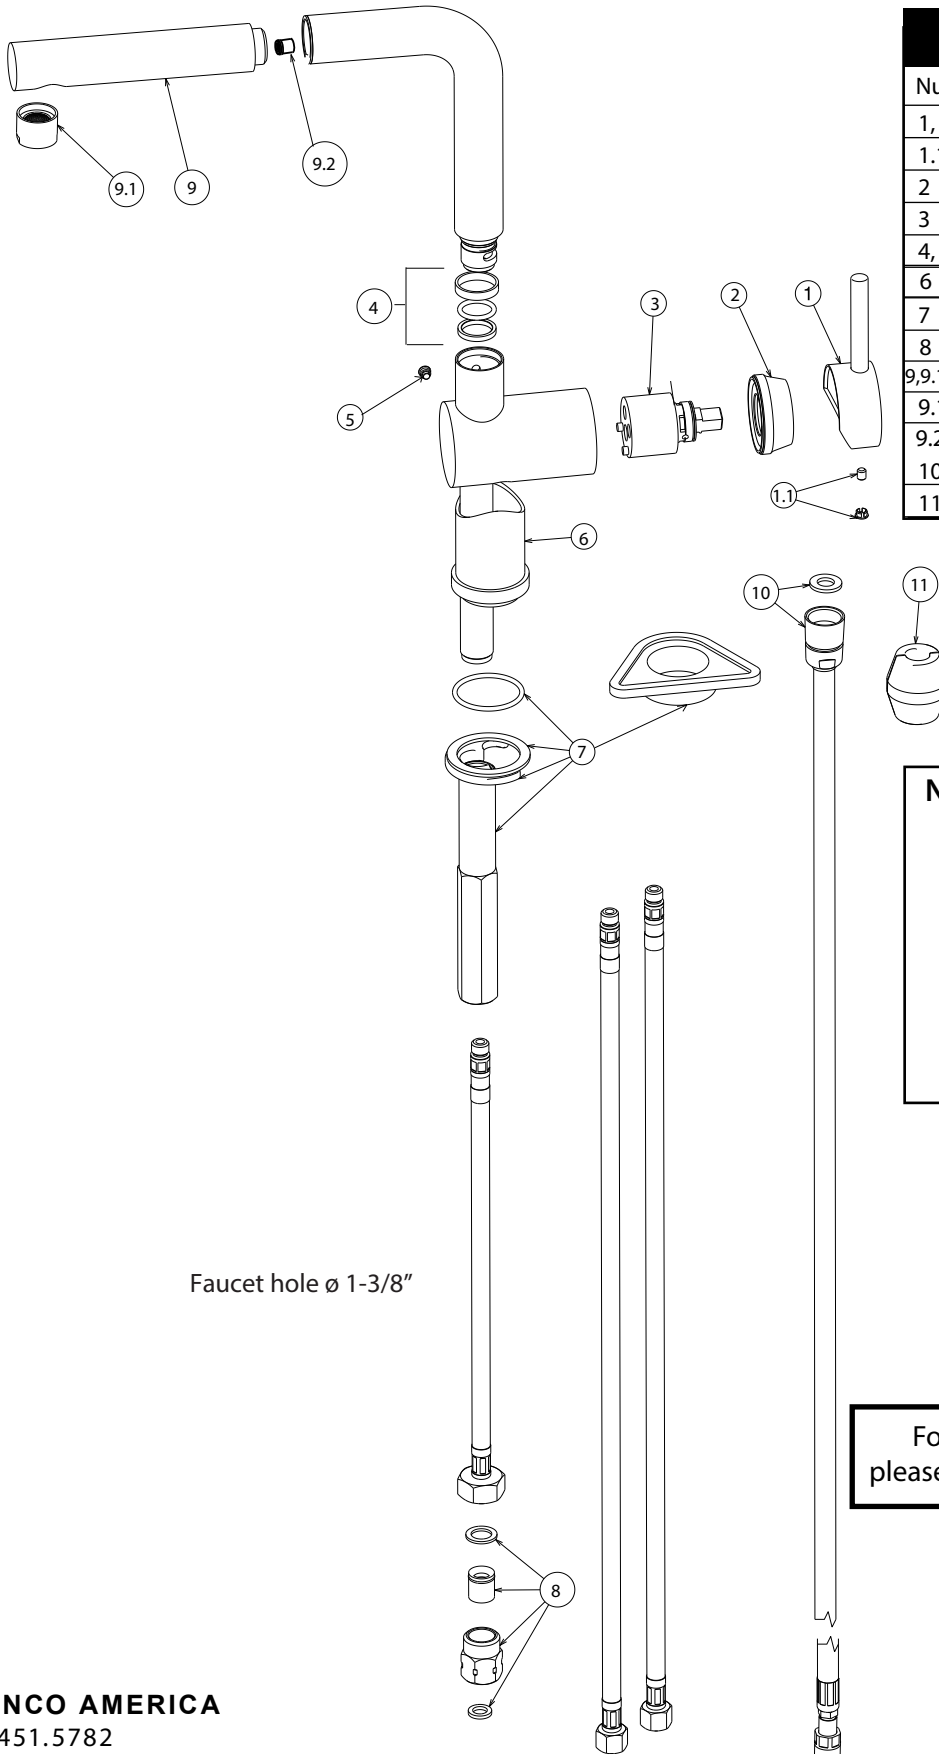

### FEATURES

- Ceramic disk cartridge
- 2.2 GPM flow rate
- Pull-out single function spray
- Installation in a 1-3/8" hole
- 140 degree spout swivel
- 2" backsplash clearance off center
- 1-3/4" maximum deck thickness

### NOMINAL DIMENSIONS

Model 441196 shown

REACH	SPOUT HEIGHT	FAUCET HEIGHT
8-1/2"	9-3/4"	11"

See next page for exploded parts drawing and parts list.

**BLANCO AMERICA**

800.451.5782

www.blancoamerica.com

© 2013 BLANCO AMERICA

10/14

SPEC-004

REPAIR PART GUIDE		
Num.	Description	Part #
1, 1.1	Handle - Cafe Brown	441921
1.1	Handle screw and cap	440889
2	Cartridge Lock Nut	441926
3	Cartridge	440877
4, 5	Spout - Ring set and screw	441929
6	Base - Cafe Brown	441973
7	Mounting assembly	441976
8	Check valve assembly 2.2 GPM	441874
9,9.1,9.2	Handspray - Cafe Brown	441242
9.1	Aerator	
9.2	Flow regulator 2.2 GPM	441448
10	Spray hose	441066
11	Weight	441917

Faucet hole ø 1-3/8"