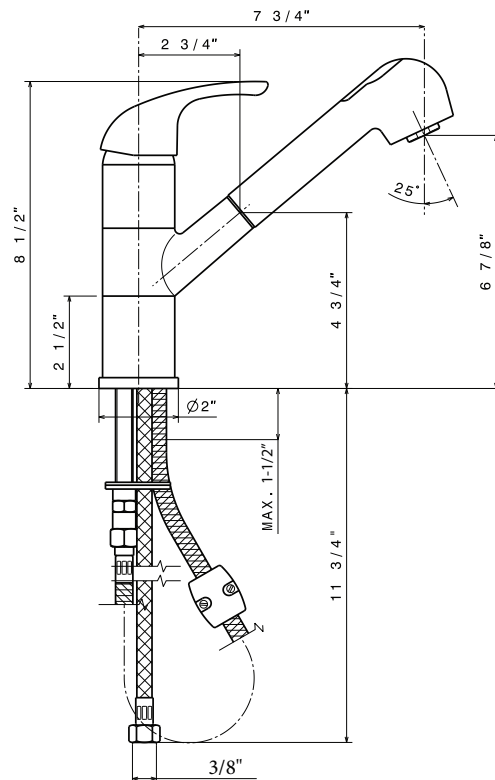

441514 Pull-Out Spray, CINDER

FEATURES

- Solid brass body and pull-out spray
- Ceramic disk cartridge
- Extra long supply lines
- 2.2 GPM flow rate
- Installation in a 1-3/8" hole
- Color coded hot and cold supply lines
- 120 degree spout swivel
- 1-1/2" maximum deck thickness

JOB INFORMATION

Job Name: _____

Contact: _____

Date Specified: _____

Specifier: _____

Contractor: _____

Model 441208 shown

NOMINAL DIMENSIONS

REACH	SPOUT HEIGHT	FAUCET HEIGHT
7-3/4"	6-7/8"	8-1/2"

See next page for exploded parts drawing and parts list.

BLANCO AMERICA

800.451.5782

www.blancoamerica.com

© 2013 BLANCO AMERICA

10/14

SPEC-004

REPAIR PART GUIDE		
Num.	Description	Part #
1, 1.1	Handle - Anthracite	441904
1.1	Handle screw and cap	440889
2	Cartridge - Cap	441911
3	Cartridge Lock Nut	441914
4	Cartridge	441058
5, 5.1	Handspray - Anthracite	441248
5.1	Flow regulator 2.2	441448
6	Ring set	441915
7	Hose kit	441111
7.1	Flow regulator/check valve	441713
8	Mounting set	441916
9	Weight	441917