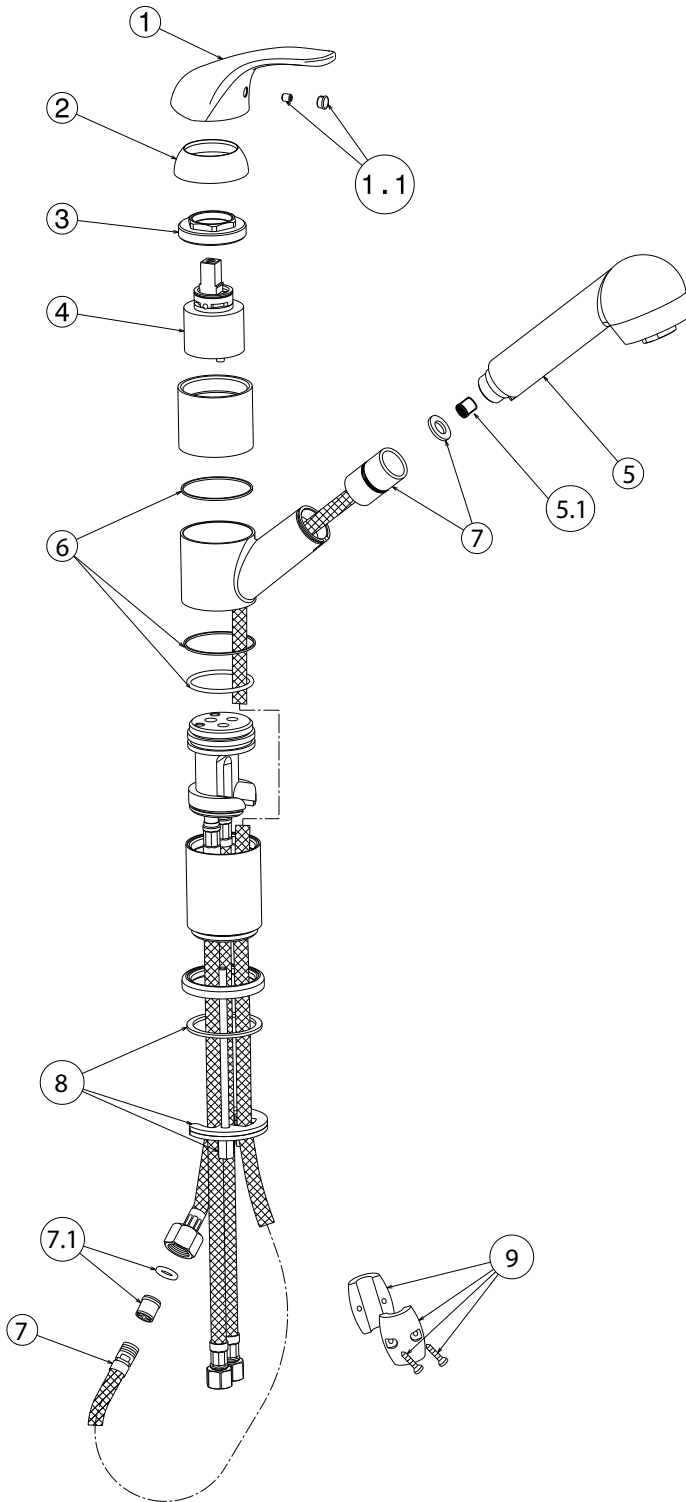

441514 Pull-Out Spray, CINDER

FEATURES

- Solid brass body and pull-out spray
- Ceramic disk cartridge
- Extra long supply lines
- 2.2 GPM flow rate
- Installation in a 1-3/8" hole
- Color coded hot and cold supply lines
- 120 degree spout swivel
- 1-1/2" maximum deck thickness

JOB INFORMATION

Job Name: _____

Contact: _____

Date Specified: _____

Specifier: _____

Contractor: _____

Model 441208 shown

NOMINAL DIMENSIONS

REACH	SPOUT HEIGHT	FAUCET HEIGHT
7-3/4"	6-7/8"	8-1/2"

See next page for exploded parts drawing and parts list.

BLANCO AMERICA

800.451.5782

www.blancoamerica.com

© 2013 BLANCO AMERICA

10/14

SPEC-004

REPAIR PART GUIDE		
Num.	Description	Part #
1, 1.1	Handle - Anthracite	441904
1.1	Handle screw and cap	440889
2	Cartridge - Cap	441911
3	Cartridge Lock Nut	441914
4	Cartridge	441058
5, 5.1	Handspray - Anthracite	441248
5.1	Flow regulator 2.2	441448
6	Ring set	441915
7	Hose kit	441111
7.1	Flow regulator/check valve	441713
8	Mounting set	441916
9	Weight	441917