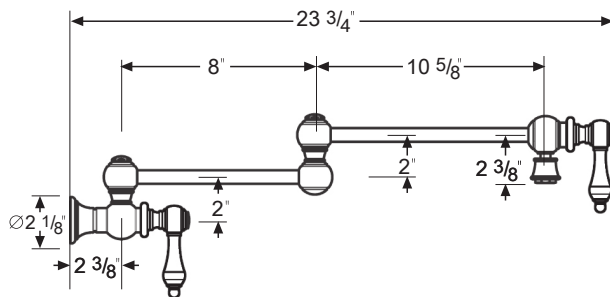

CODE/STANDARDS COMPLIANCE

ASME A112.18.1-2011

IAPMO listed

CMR 248 - MA

AB1953 Lead Free

Model 441180 shown

NOMINAL DIMENSIONS

EXTENDED LENGTH
23-3/4"

800.451.5782

www.blancoamerica.com

© 2013 BLANCO AMERICA

11/14

SPEC-004

REPAIR PART GUIDE		
Num.	Description	Part #
1	Handle - Cafe Brown	441788
2	Cartridge	440764
3	O-ring and washer kit	441790
4	Hex. Ball screw - Cafe Brown	441950
5	Aerator	441792