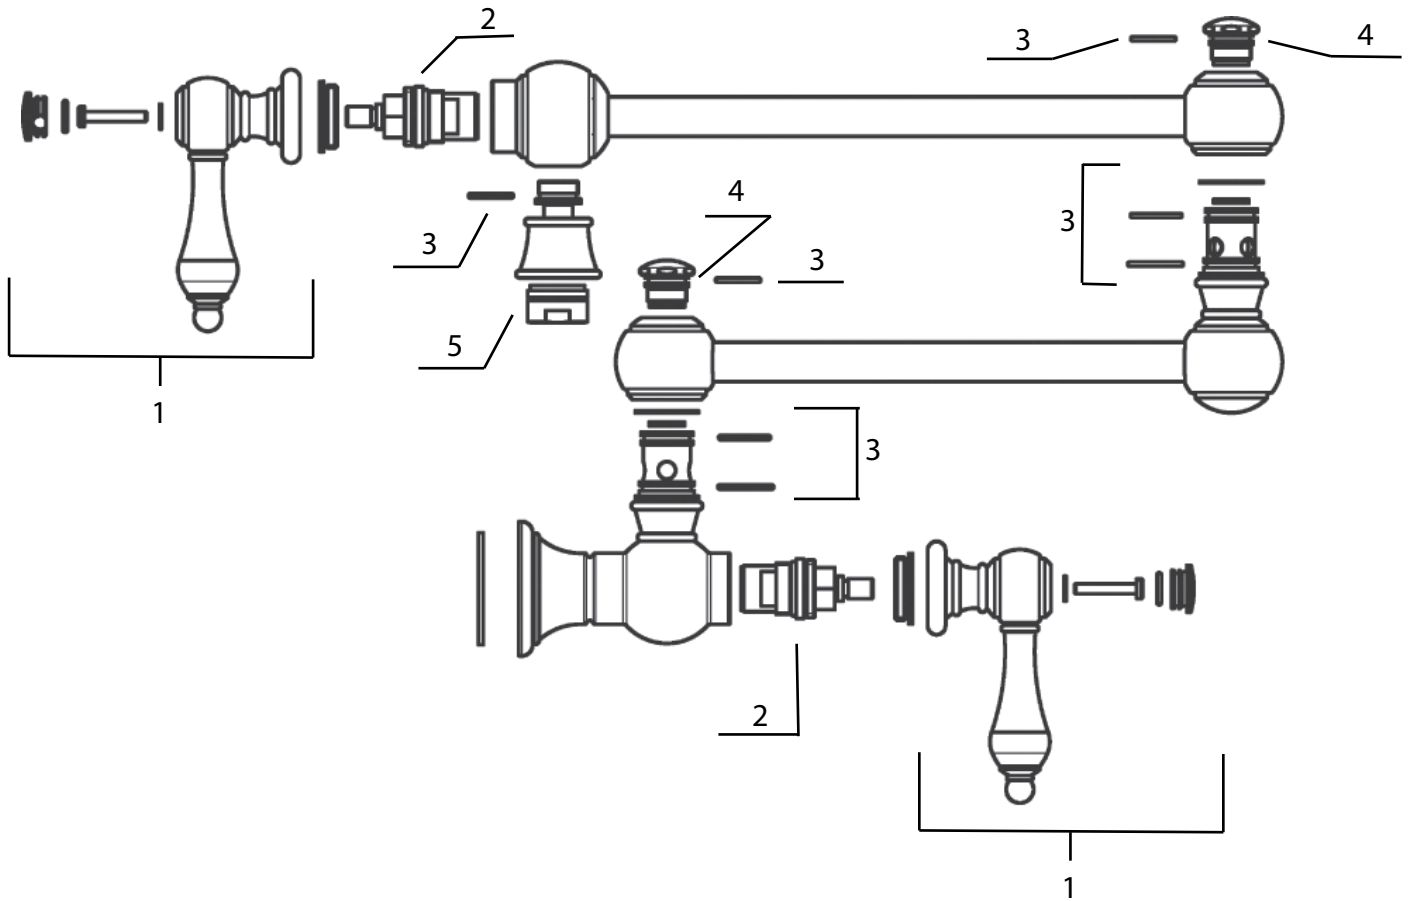

800.451.5782

www.blancoamerica.com

© 2013 BLANCO AMERICA

11/14

SPEC-004

REPAIR PART GUIDE		
Num.	Description	Part #
1	Handle - Cafe Brown	441788
2	Cartridge	440764
3	O-ring and washer kit	441790
4	Hex. Ball screw - Cafe Brown	441950
5	Aerator	441792