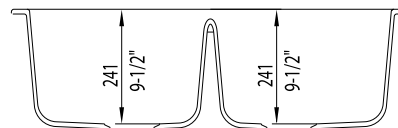

### NOMINAL DIMENSIONS

OVERALL	CUTOUT SIZE	BOWL DEPTH LEFT	BOWL DEPTH RIGHT	DRAIN DIAMETER
32" x 19-1/4"	Template provided with approximate 1/8" reveal	9-1/2"	9-1/2"	3-1/2"

DXF cutout templates available on our website.