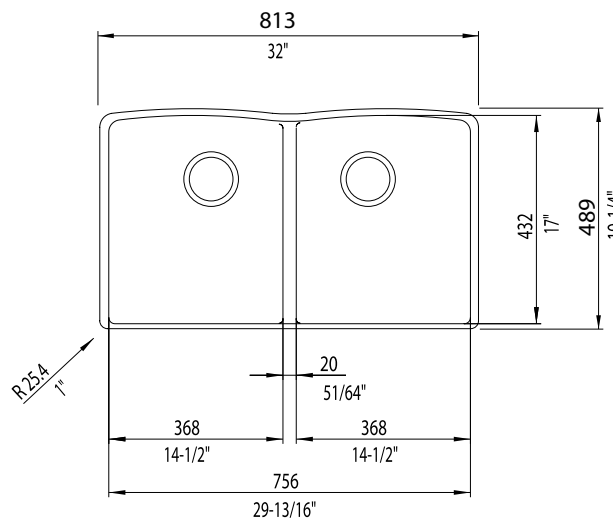

### NOMINAL DIMENSIONS

OVERALL	CUTOUT SIZE	BOWL DEPTH LEFT	BOWL DEPTH RIGHT	DRAIN DIAMETER
32" x 19-1/4"	Template provided with approximate 1/8" reveal	9-1/2"	9-1/2"	3-1/2"

DXF cutout templates available on our website.