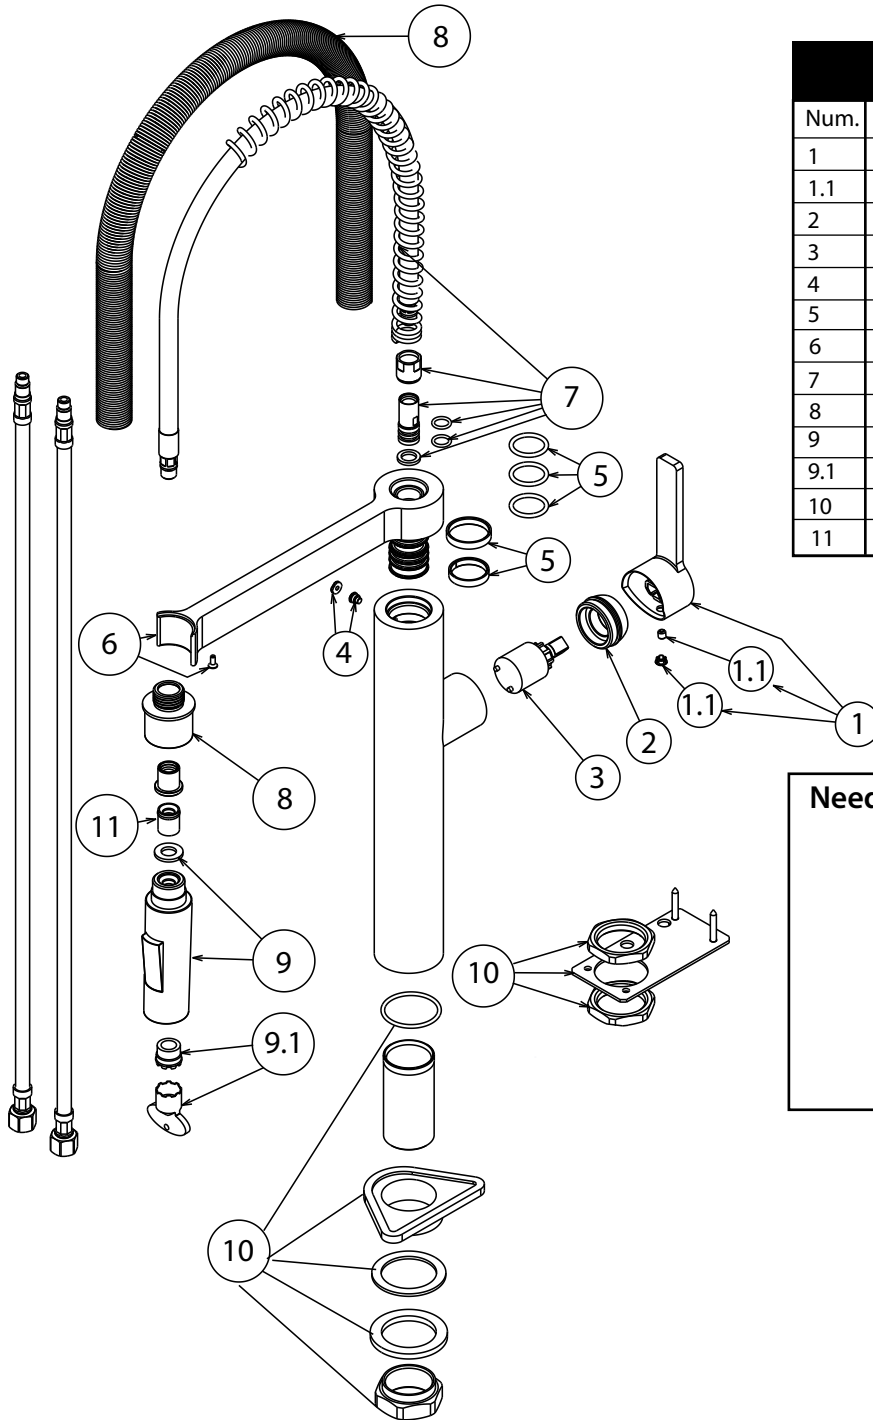

FEATURED MODEL

441332 Semi-Professional, SATIN NICKEL

ADDITIONAL MODELS

441331 Semi-Professional, CHROME

reddot design award
product design

FEATURES

- 2011 RED DOT Award-Winning Design
- Handle does not move back behind faucet; allows for close backsplash installation
- Flexible steel spring spout for easy usage
- Quick release magnetic hand spray will not demagnetize
- Dual spray feature
- Solid brass construction
- Ceramic disk cartridge
- 2.2 GPM flow rate
- Installation in a 1-3/8" hole
- 360 degree spout swivel
- 2" maximum deck thickness

JOB INFORMATION

Job Name: _____

Contact: _____

Date Specified: _____

Specifier: _____

Contractor: _____

NOMINAL DIMENSIONS

Model 441331 shown

| REACH | SPOUT HEIGHT | FAUCET HEIGHT |
|--------|--------------|---------------|
| 8-5/8" | 7-1/4" | 21-1/2" |

See next page for exploded parts drawing and parts list.

BLANCO AMERICA

800.451.5782

www.blancoamerica.com

© 2013 BLANCO AMERICA

7/13

SPEC-003

| REPAIR PART GUIDE | | |
|-------------------|-----------------------------------|--------|
| Num. | Description | Part # |
| 1 | Handle - Satin Nickel | 441343 |
| 1.1 | Handle - Screw and Cap | 440890 |
| 2 | Cartridge Lock Nut - Satin Nickel | 441345 |
| 3 | Cartridge | 441346 |
| 4 | Body cover & screw - Satin Nickel | 441348 |
| 5 | O-ring kit | 441349 |
| 6 | Docking arm w/ magnet - SN | 441387 |
| 7 | Spray hose assembly | 441350 |
| 8 | Coil assembly | 441351 |
| 9 | Handspray - Satin Nickel | 441353 |
| 9.1 | Aerator and tool | 441354 |
| 10 | Mounting hardware | 441355 |
| 11 | Flow regulator 2.2GPM | 441448 |