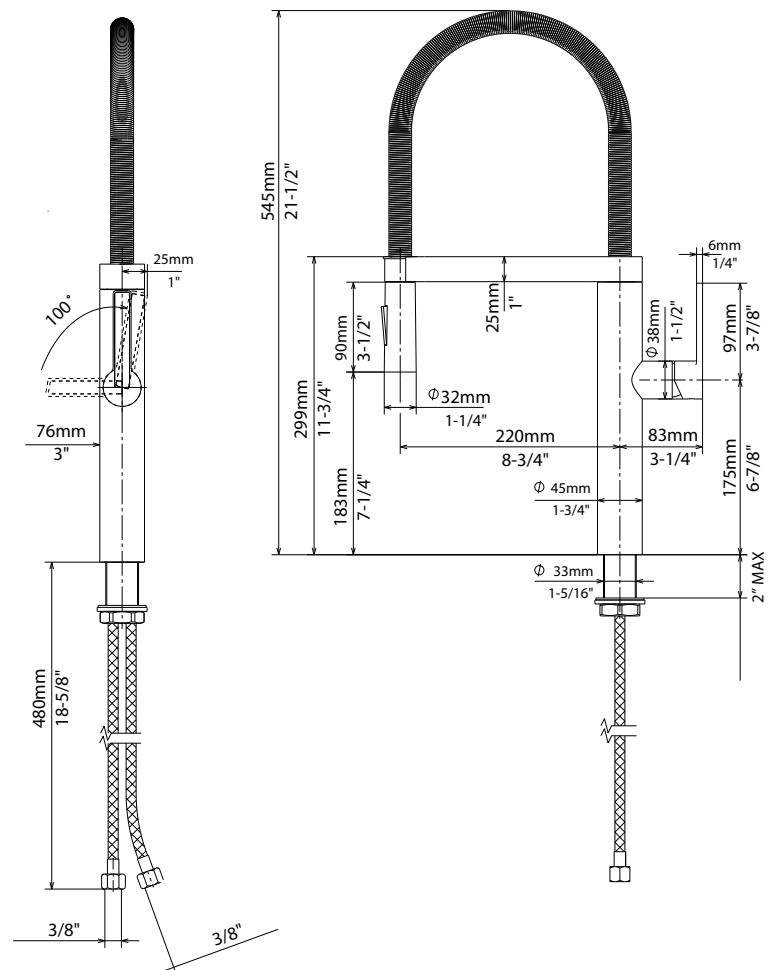

FEATURED MODEL

441332 Semi-Professional, SATIN NICKEL

ADDITIONAL MODELS

441331 Semi-Professional, CHROME

reddot design award
product design

FEATURES

- 2011 RED DOT Award-Winning Design
- Handle does not move back behind faucet; allows for close backsplash installation
- Flexible steel spring spout for easy usage
- Quick release magnetic hand spray will not demagnetize
- Dual spray feature
- Solid brass construction
- Ceramic disk cartridge
- 2.2 GPM flow rate
- Installation in a 1-3/8" hole
- 360 degree spout swivel
- 2" maximum deck thickness

JOB INFORMATION

Job Name: _____

Contact: _____

Date Specified: _____

Specifier: _____

Contractor: _____

NOMINAL DIMENSIONS

Model 441331 shown

| REACH | SPOUT HEIGHT | FAUCET HEIGHT |
|--------|--------------|---------------|
| 8-5/8" | 7-1/4" | 21-1/2" |

See next page for exploded parts drawing and parts list.

BLANCO AMERICA

800.451.5782

www.blancoamerica.com

© 2013 BLANCO AMERICA

7/13

SPEC-003

| REPAIR PART GUIDE | | |
|-------------------|-----------------------------------|--------|
| Num. | Description | Part # |
| 1 | Handle - Satin Nickel | 441343 |
| 1.1 | Handle - Screw and Cap | 440890 |
| 2 | Cartridge Lock Nut - Satin Nickel | 441345 |
| 3 | Cartridge | 441346 |
| 4 | Body cover & screw - Satin Nickel | 441348 |
| 5 | O-ring kit | 441349 |
| 6 | Docking arm w/ magnet - SN | 441387 |
| 7 | Spray hose assembly | 441350 |
| 8 | Coil assembly | 441351 |
| 9 | Handspray - Satin Nickel | 441353 |
| 9.1 | Aerator and tool | 441354 |
| 10 | Mounting hardware | 441355 |
| 11 | Flow regulator 2.2GPM | 441448 |